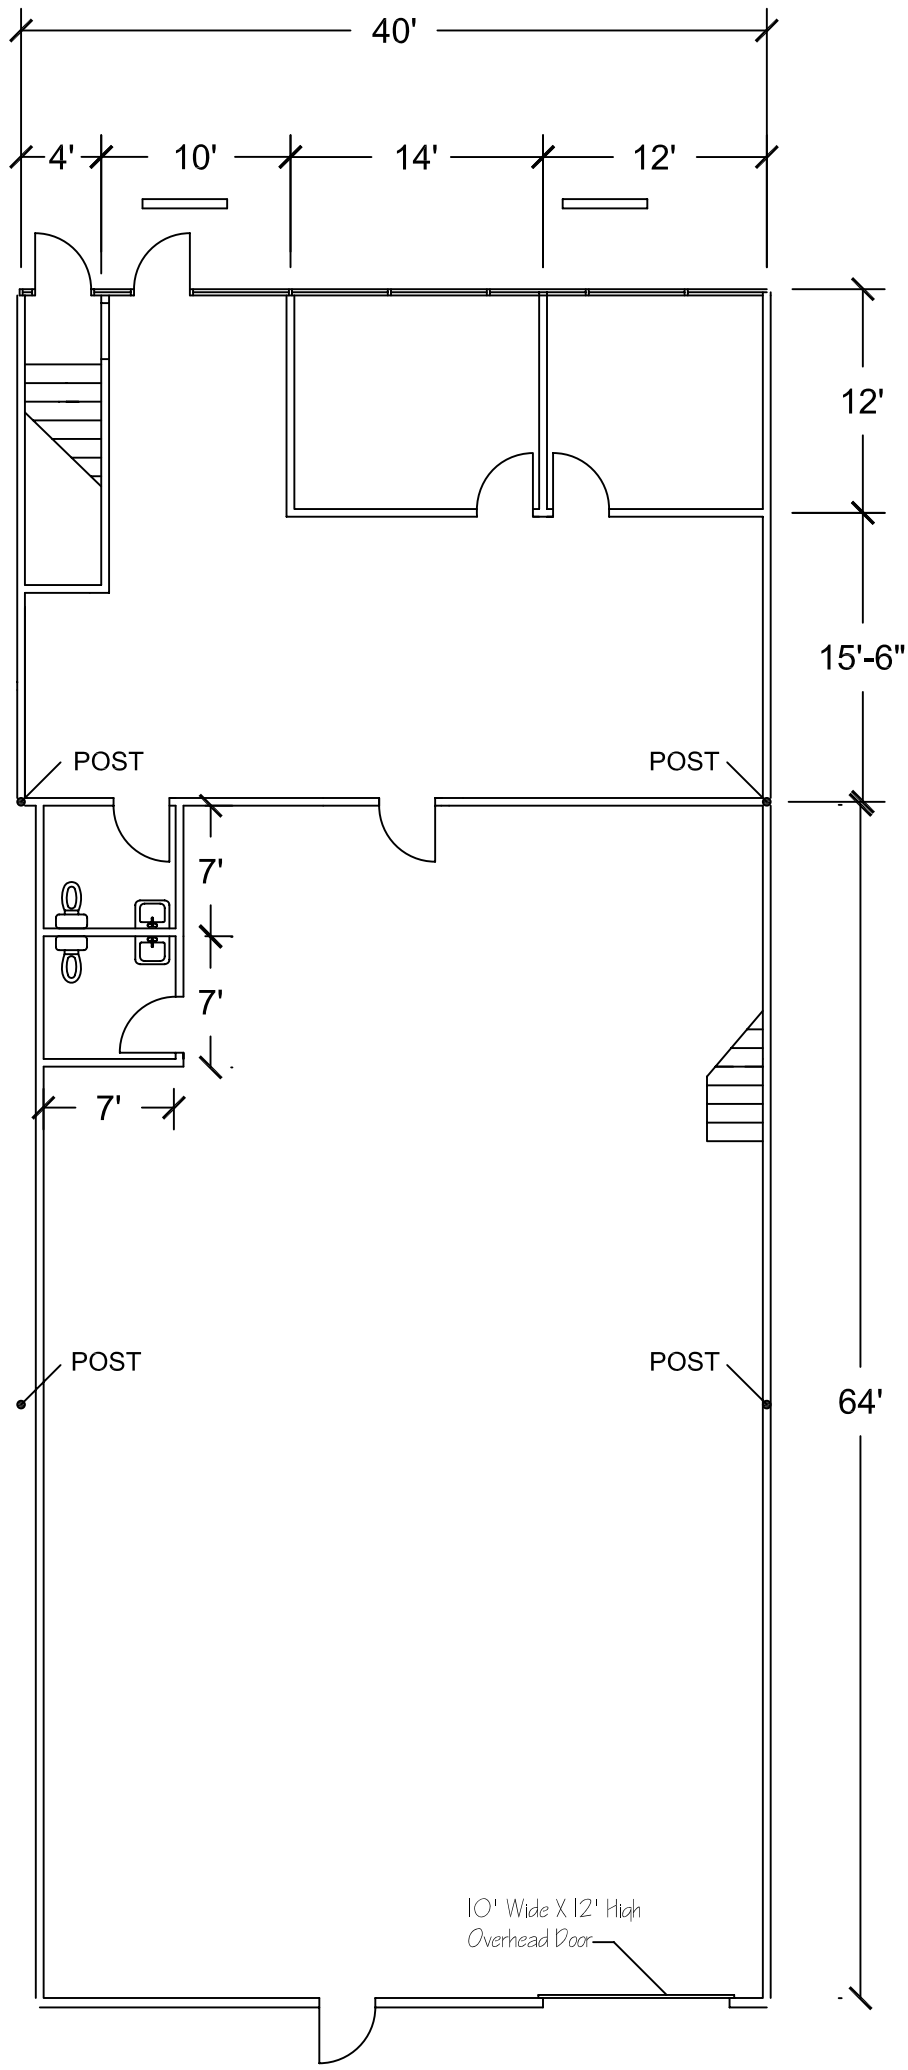

### Carson, California 90745

Scale 3/32" = 1'  
Date of drawing 10-04-04  
Date of revision 10-12-04

# FIRST FLOOR

# SECOND FLOOR