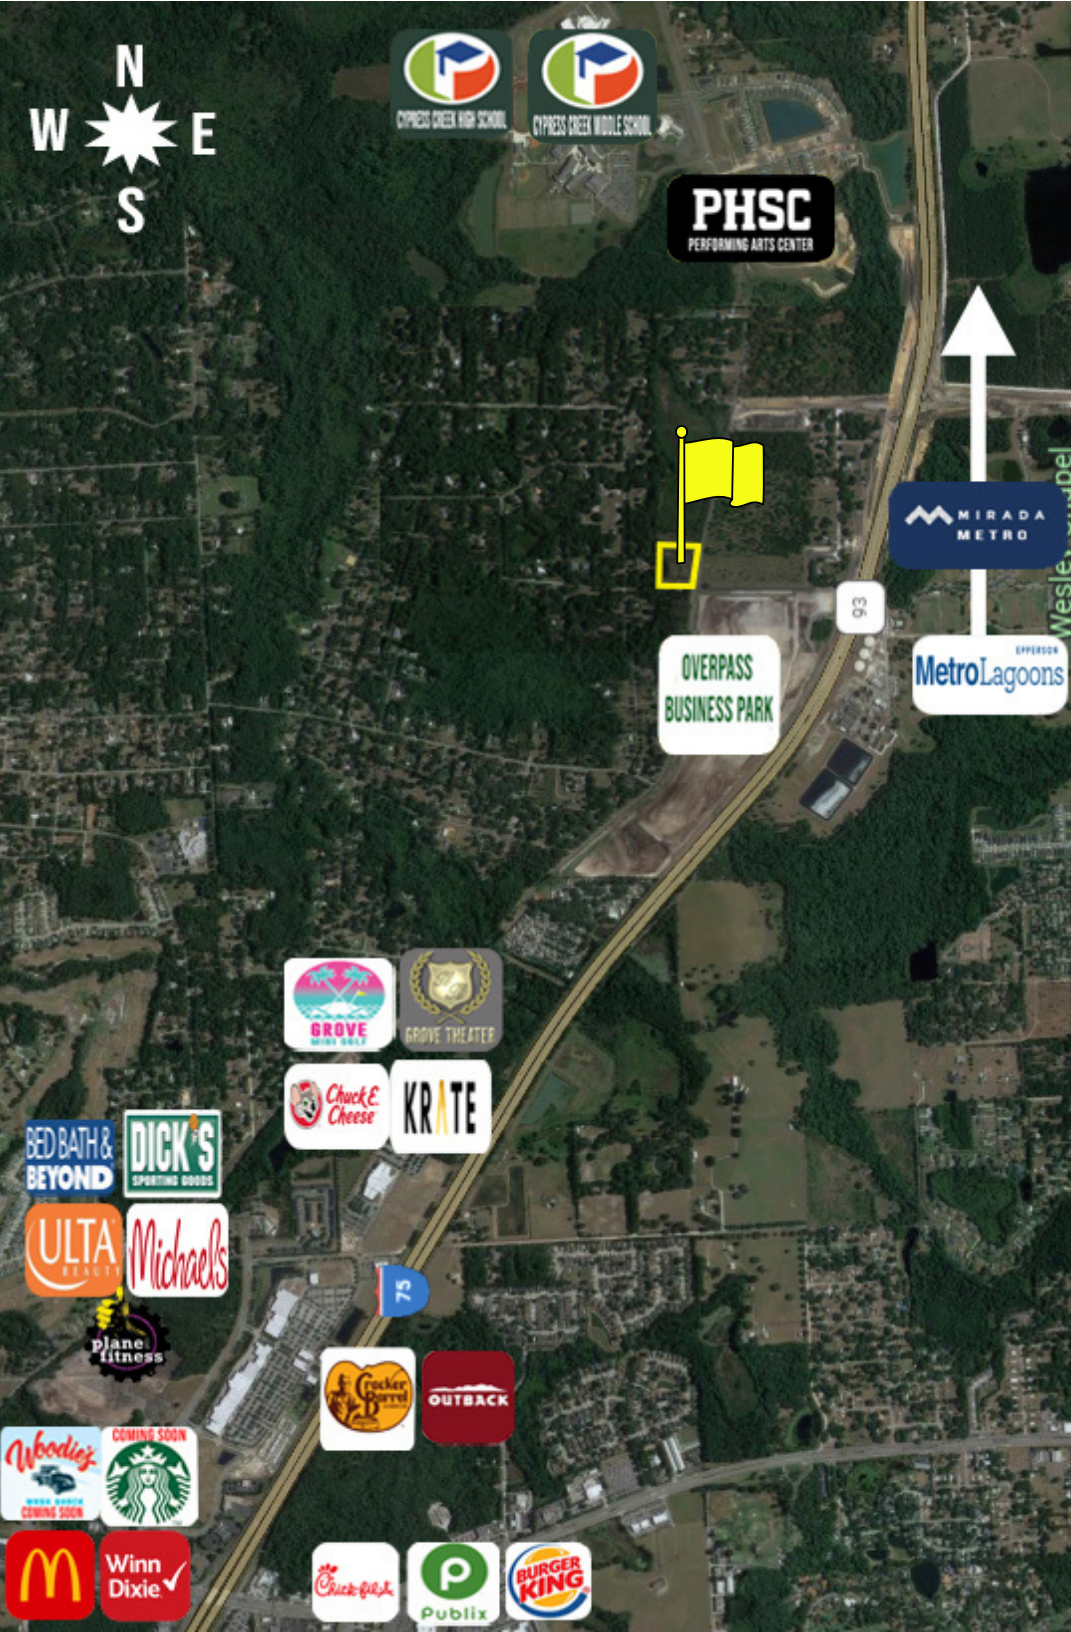

Property Details

5.59 Acre Development Site on Old Pasco Rd. in Wesley Chapel, FL.

Zoning is currently AR and FLU is Res 1 du/ag

Old Pasco Road will be widened to 4 lanes with a median. (2026 start)

Easy access to I75

Adjacent to Overpass Business Park
- an industrial site with 500,000 sf (MOL) of planned Industrial/Flex space (planned/in progress)

New residential and institutional development exploding along this corridor

Old Pasco Rd. at Blair Dr.

Located 0.25 miles south of Overpass Road, and the new interchange at I75, this property is prime for rezoning for professional use. Old Pasco Road is undergoing a building boom with new residential, institutional and Industrial developments along the entire 7 mile route.

Future plans include widening Old Pasco Road (2026 scheduled start) to 4 lanes with a median.

At 5.59 acres, the property is ideal for an office development, medical center or other similar institutional uses.