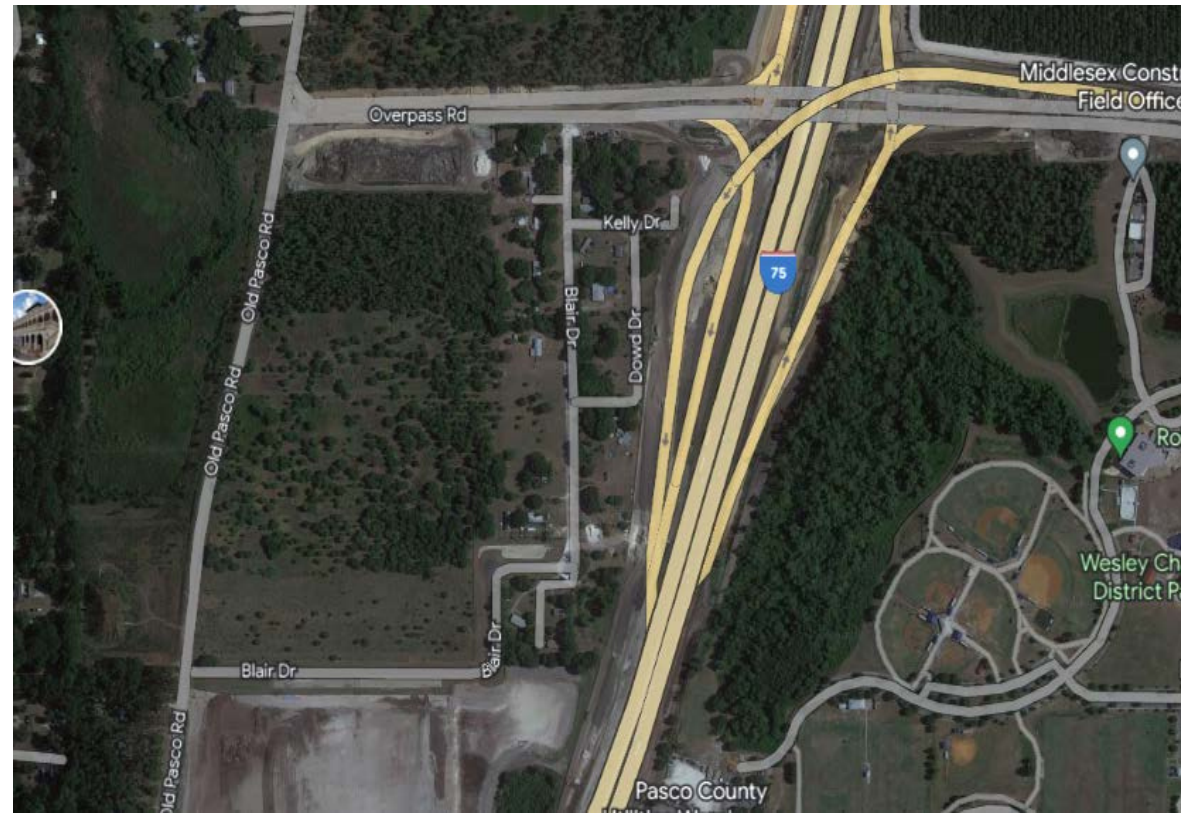

Property Details

5.59 Acre Development Site on Old Pasco Rd. in Wesley Chapel, FL.

Zoning is currently AR and FLU is Res 1 du/ag

Old Pasco Road will be widened to 4 lanes with a median. (2026 start)

Easy access to I75

Adjacent to Overpass Business Park
- an industrial site with 500,000 sf (MOL) of planned Industrial/Flex space (planned/in progress)

New residential and institutional development exploding along this corridor

Old Pasco Rd. at Blair Dr.

Located 0.25 miles south of Overpass Road, and the new interchange at I75, this property is prime for rezoning for professional use. Old Pasco Road is undergoing a building boom with new residential, institutional and Industrial developments along the entire 7 mile route.

Future plans include widening Old Pasco Road (2026 scheduled start) to 4 lanes with a median.

At 5.59 acres, the property is ideal for an office development, medical center or other similar institutional uses.