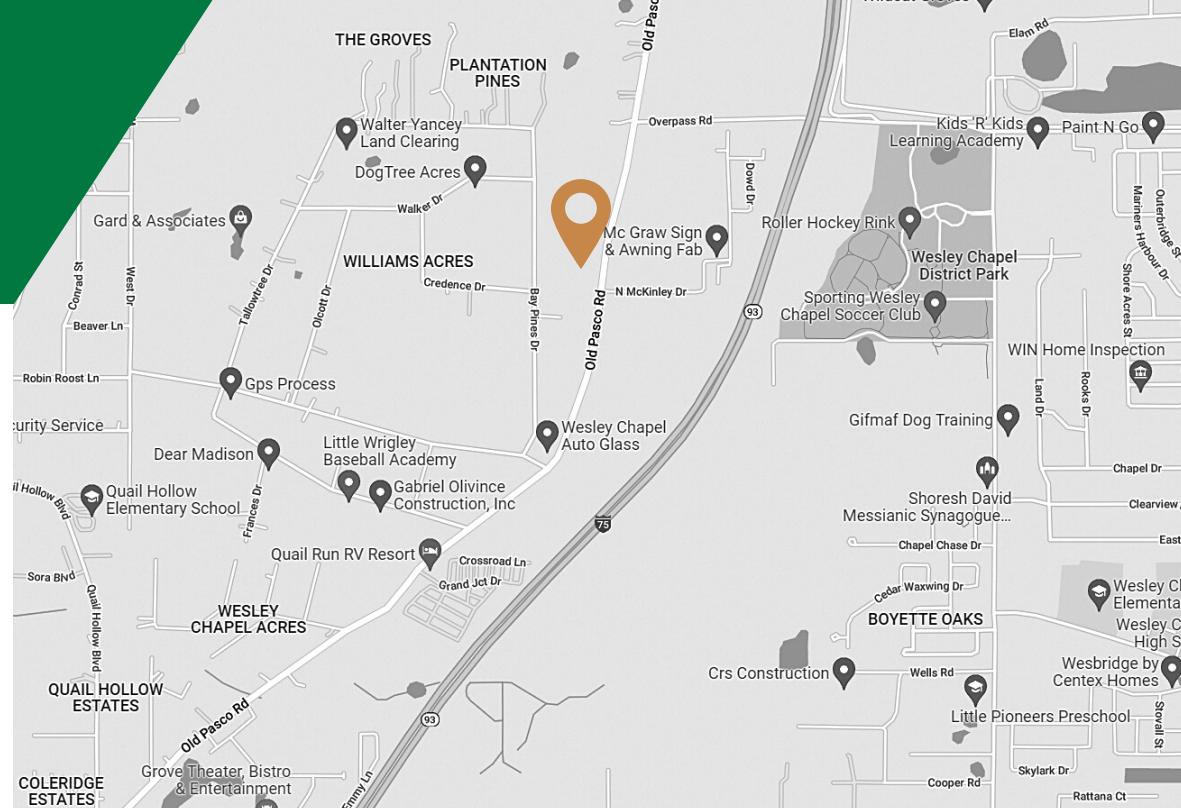

Property Details

5.59 Acre Development Site on Old Pasco Rd. in Wesley Chapel, FL.

Zoning is currently AR and FLU is Res 1 du/ag

Old Pasco Road will be widened to 4 lanes with a median. (2026 start)

Easy access to I75

Adjacent to Overpass Business Park
- an industrial site with 500,000 sf (MOL) of planned Industrial/Flex space (planned/in progress)

New residential and institutional development exploding along this corridor

Old Pasco Rd. at Blair Dr.

Located 0.25 miles south of Overpass Road, and the new interchange at I75, this property is prime for rezoning for professional use. Old Pasco Road is undergoing a building boom with new residential, institutional and Industrial developments along the entire 7 mile route.

Future plans include widening Old Pasco Road (2026 scheduled start) to 4 lanes with a median.

At 5.59 acres, the property is ideal for an office development, medical center or other similar institutional uses.