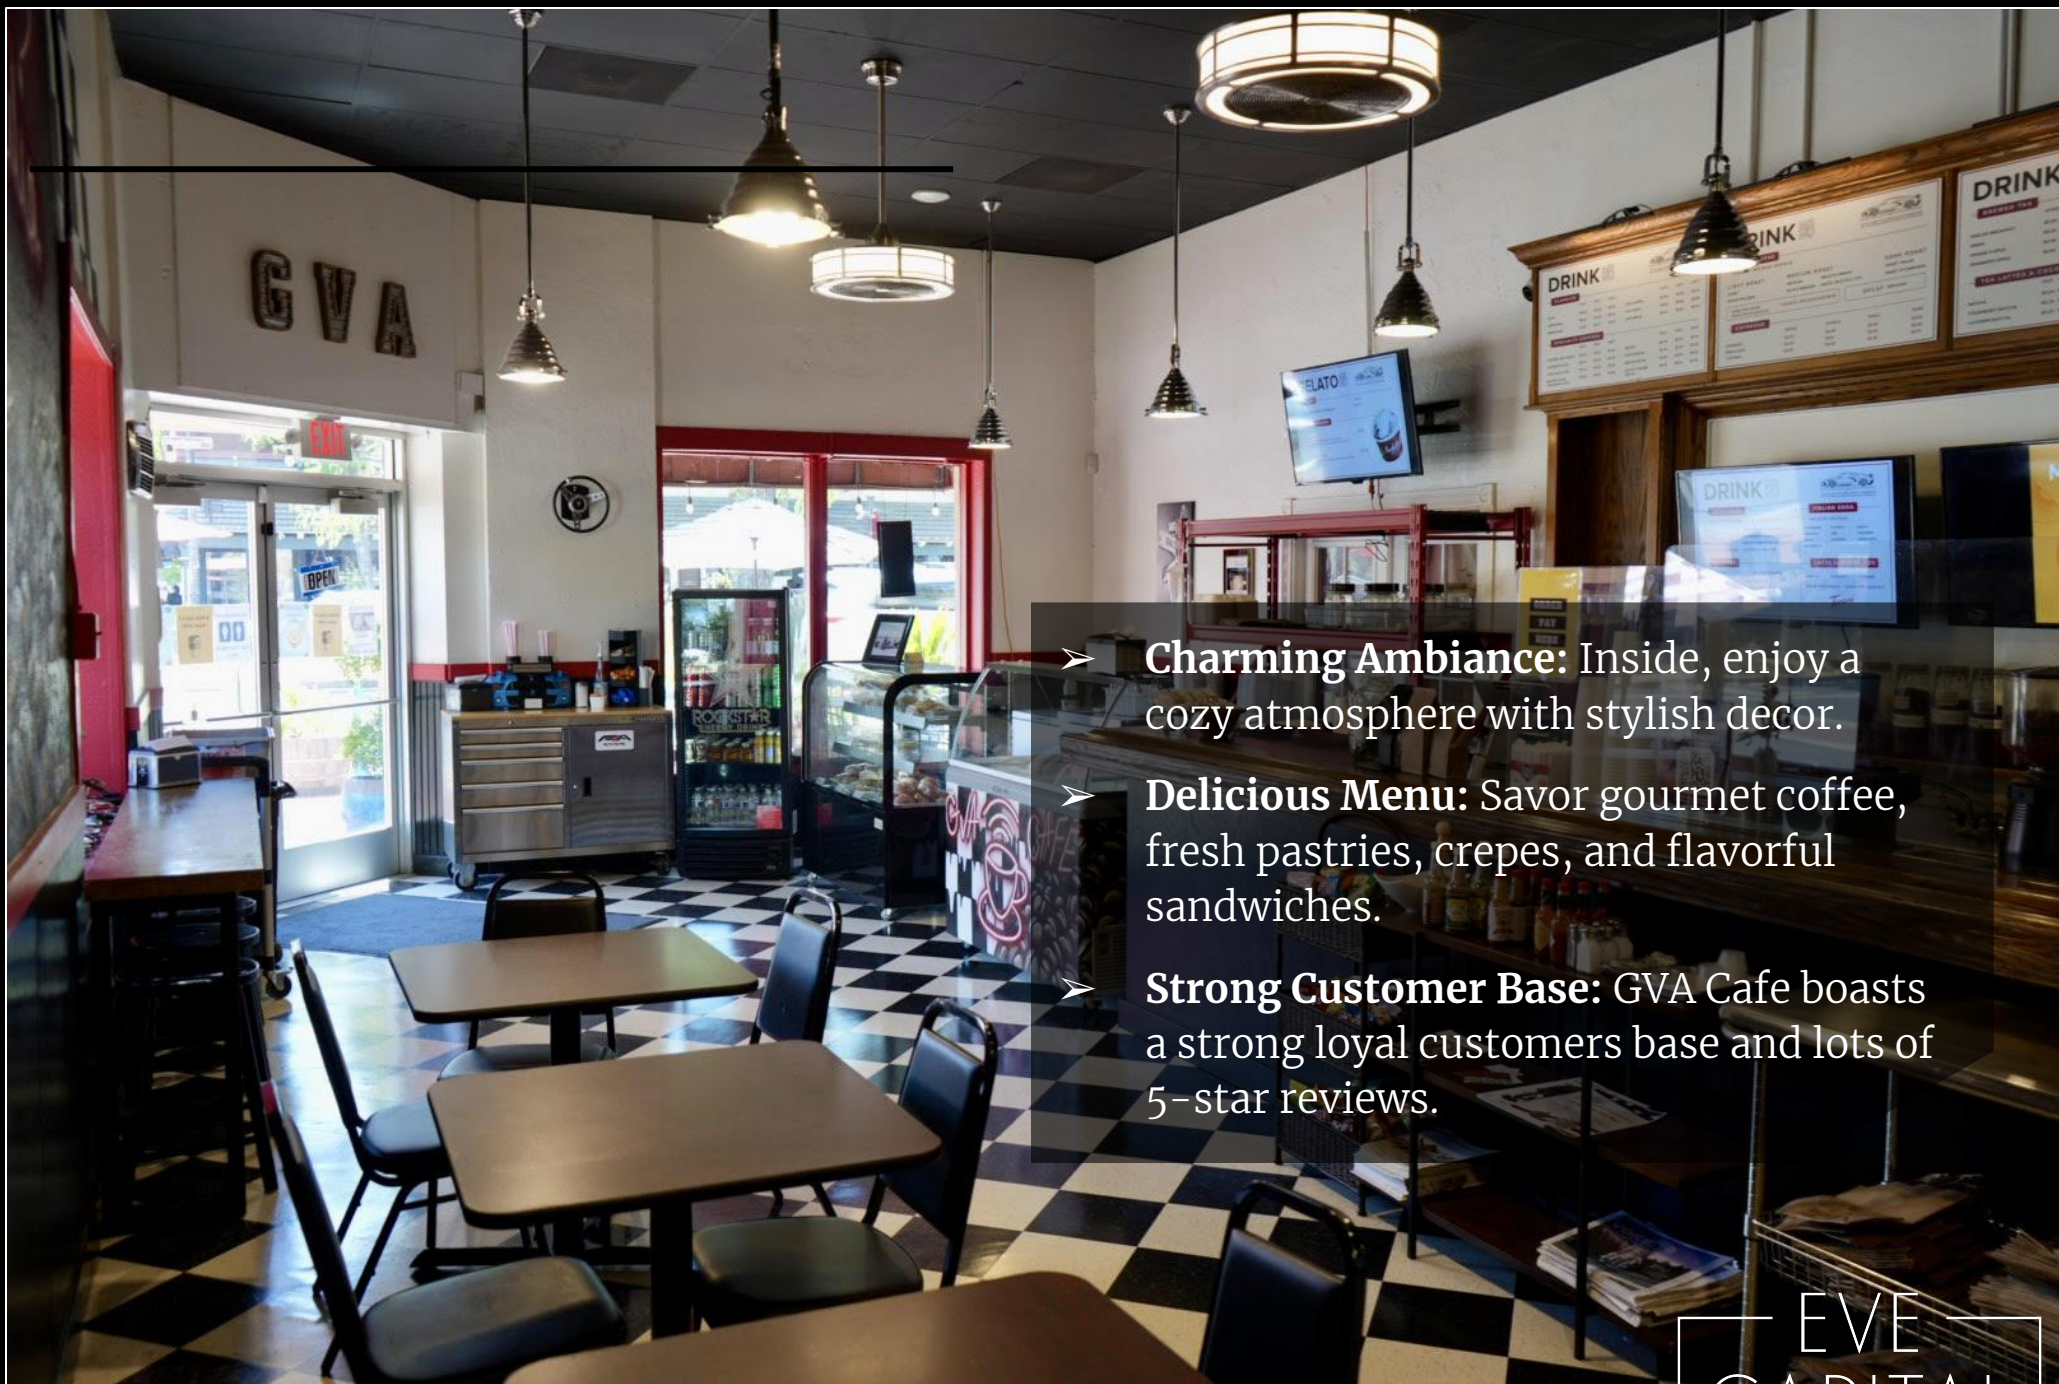

EVE  
CAPITAL

Sale price:  
**\$220,000**

- **Prime Location:** GVA Cafe, is in the heart of bustling downtown Morgan Hill.
- **Outdoor Seating:** Relax outdoors in California's beautiful weather.
- **Experienced Staff:** Our dedicated team ensures a smooth transition and memorable dining experience to all customers.
- **Attractive Lease Opportunity:** Assumable lease at an unbeatable rate under \$1.75 sf.
- **Growth Potential:** GVA Cafe has exciting opportunities for expansion including extending hours\* and upgrading the current liquor license.

- **Charming Ambiance:** Inside, enjoy a cozy atmosphere with stylish decor.
- **Delicious Menu:** Savor gourmet coffee, fresh pastries, crepes, and flavorful sandwiches.
- **Strong Customer Base:** GVA Cafe boasts a strong loyal customers base and lots of 5-star reviews.