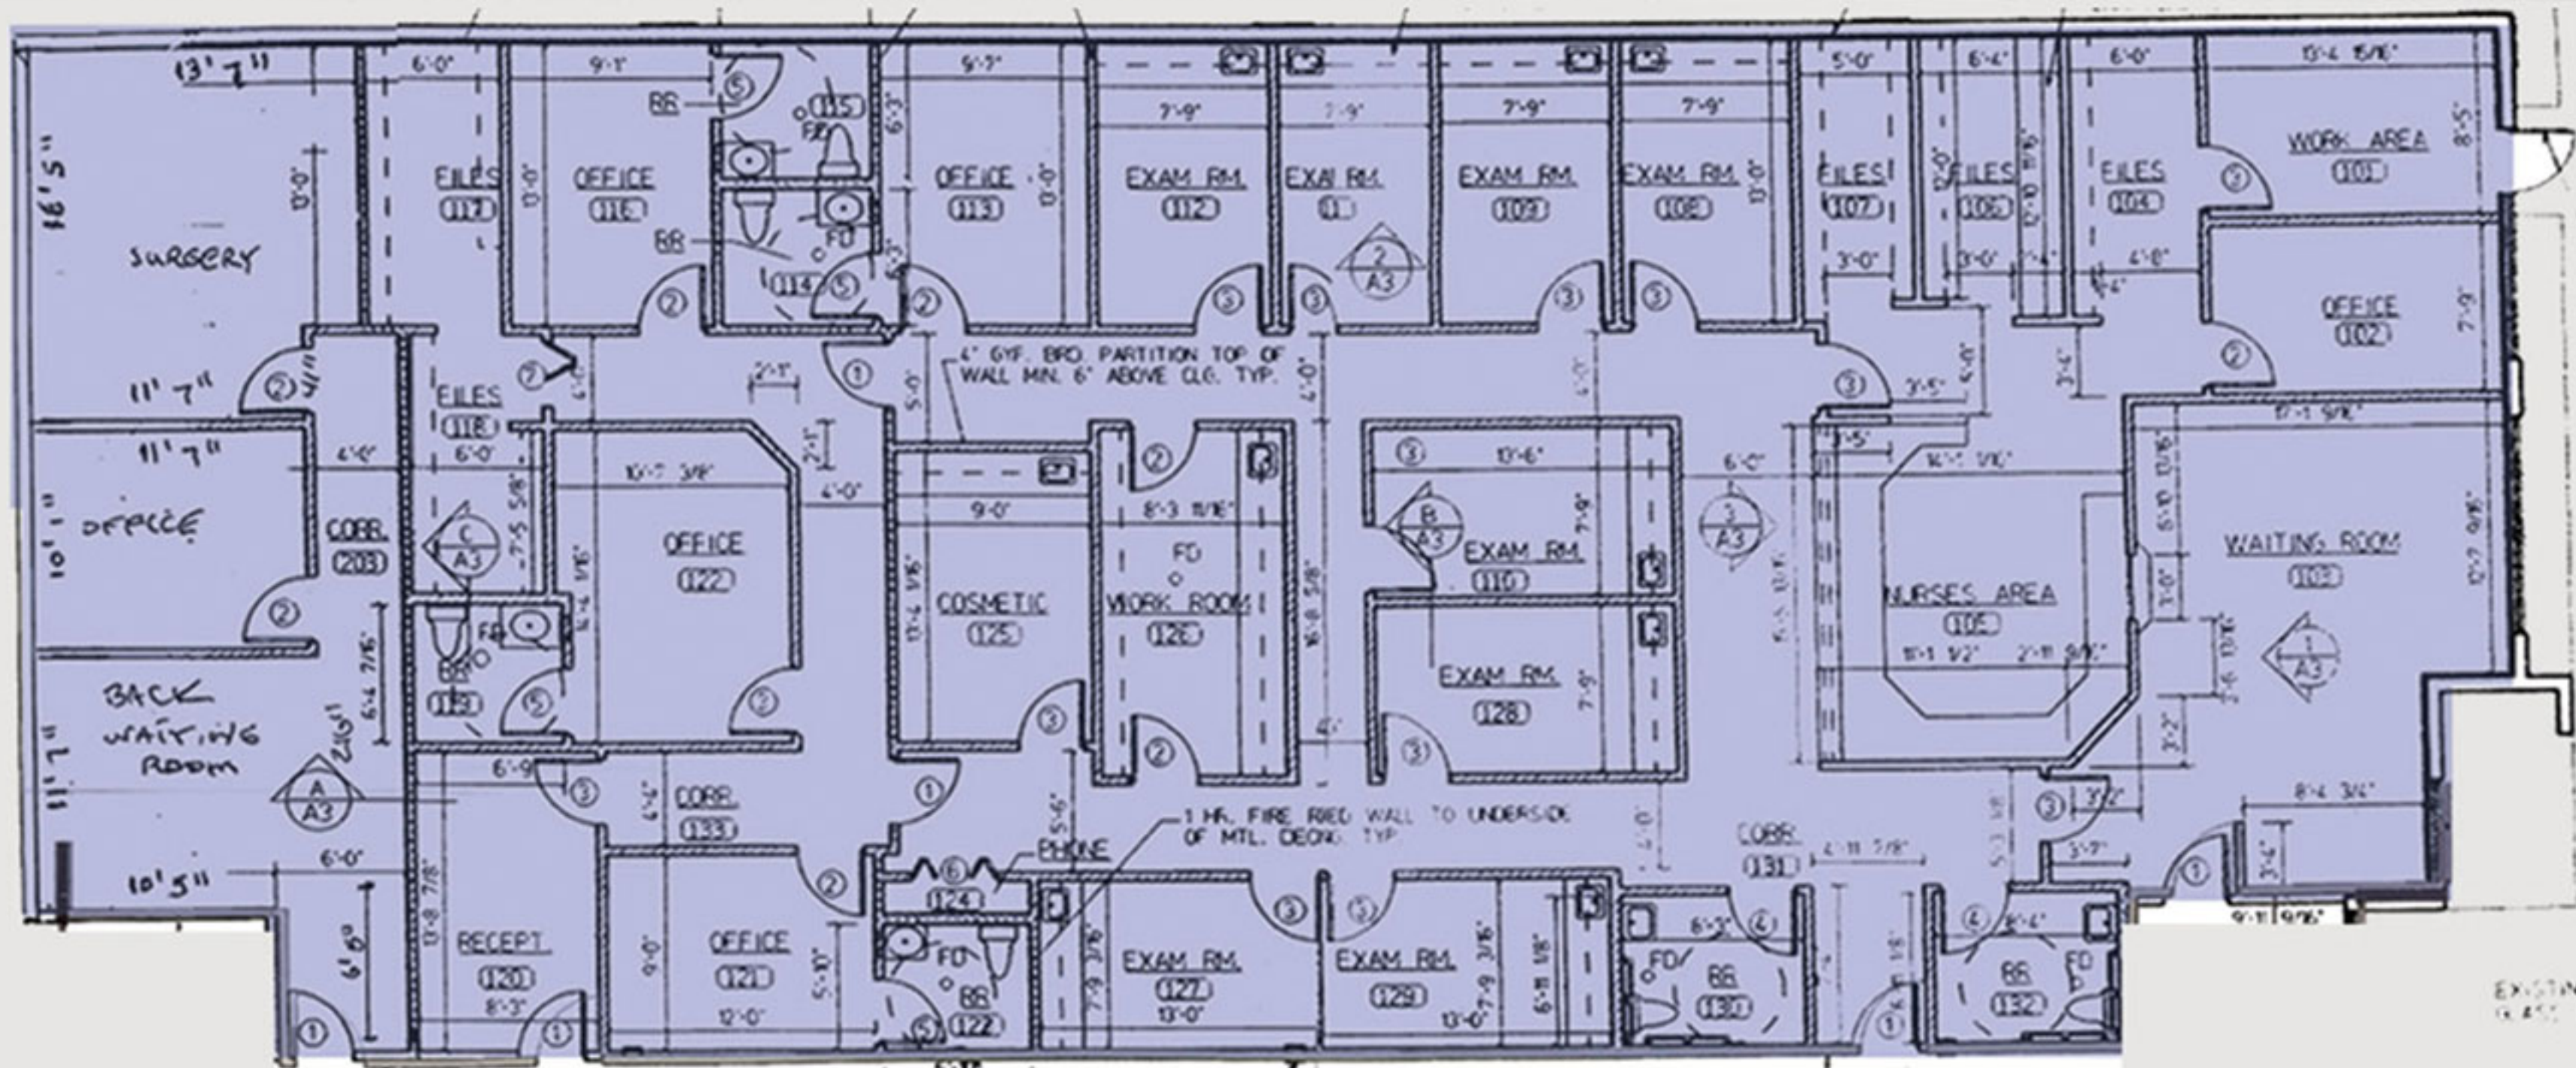

1480 N UNIVERSITY DRIVE, CORAL SPRINGS

FOR LEASE - 4,985 SF MEDICAL OFFICE! MOVE IN READY!

**10-12 EXAM ROOMS
PLUMBING IN EVERY ROOM
MULTIPLE PRIVATE OFFICES
LARGE RECEPTION/WAITING
UNIVERSITY DR FRONTAGE
SIGNAGE AVAILABLE**