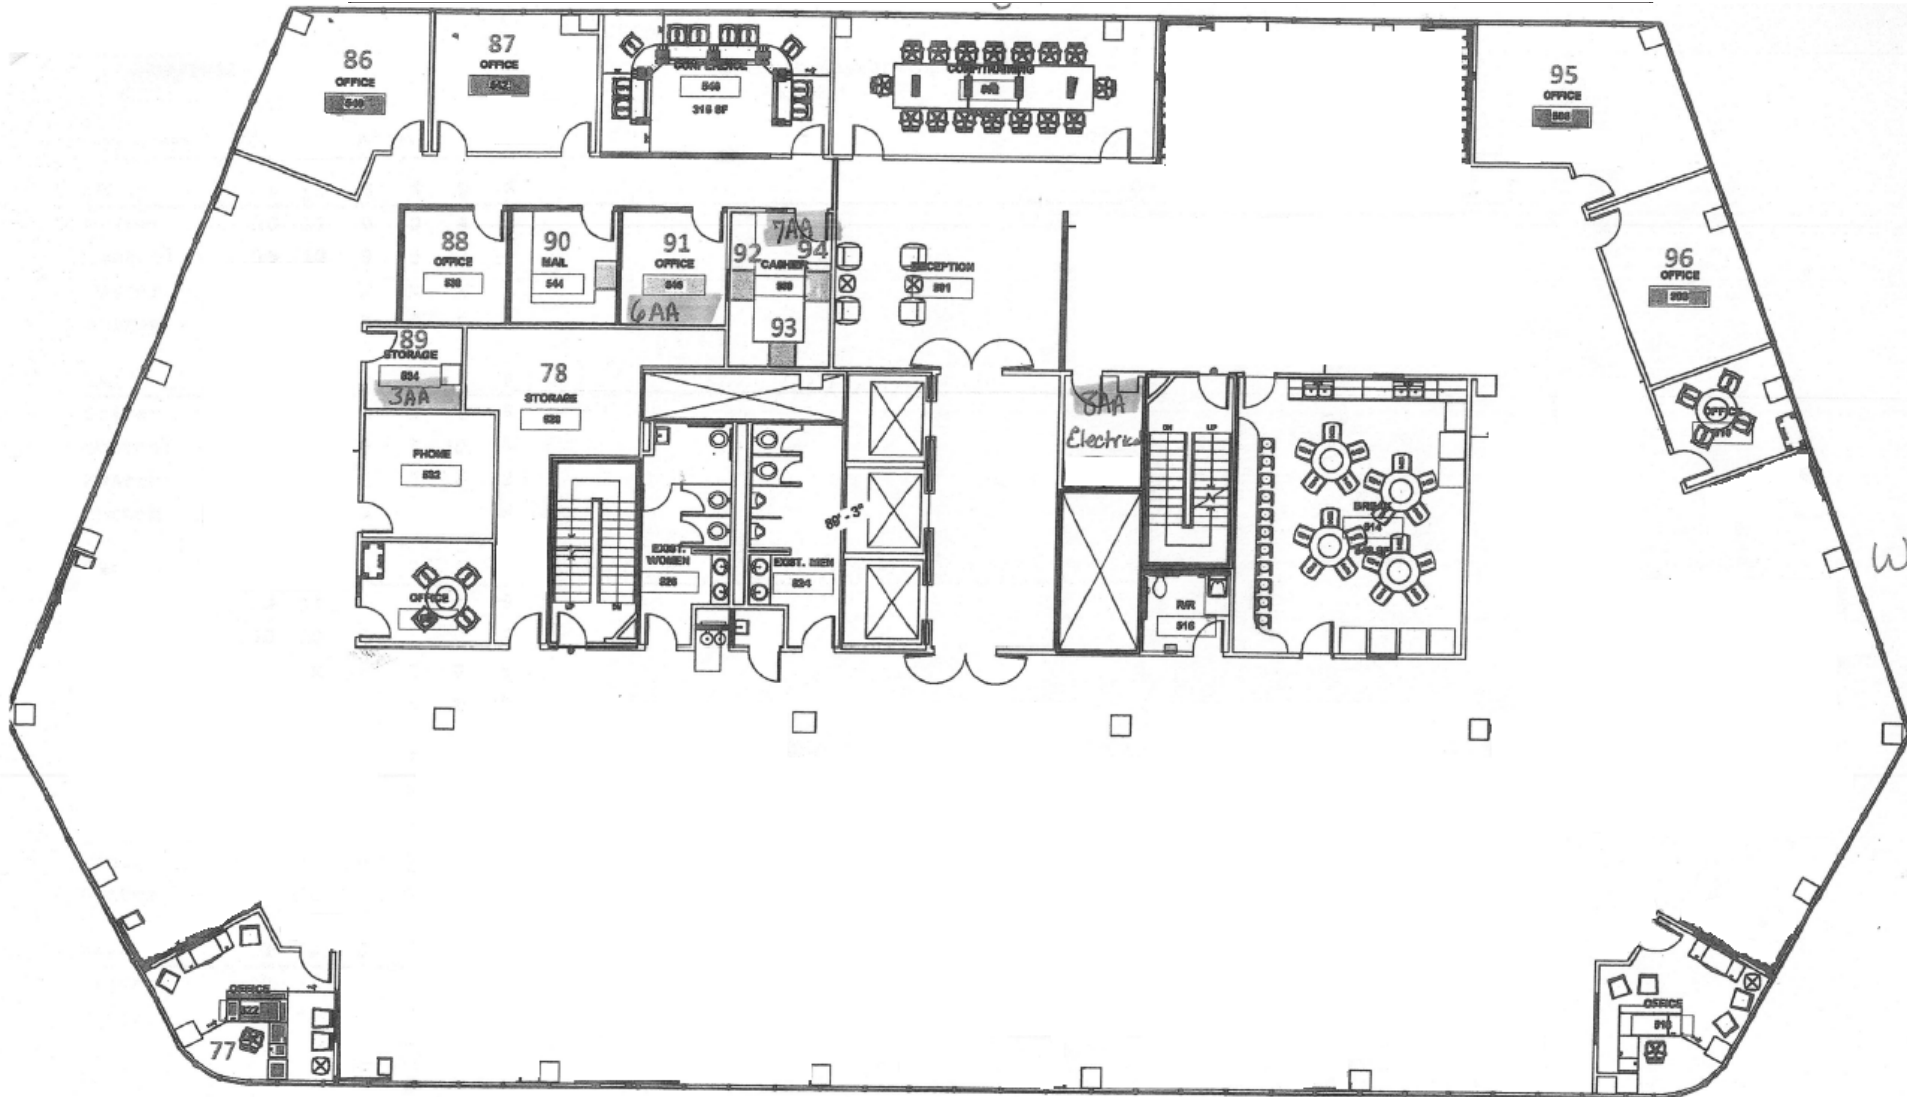

LAKE ELLENOR

5900 Lake Ellenor Dr.
Orlando, FL 32809

Suite 500 16,766SF

David Moskovitz
(727) 577-4000

Disclaimer: The floor plan shown represents what is believed to be current conditions. It is not to scale and is subject to change.