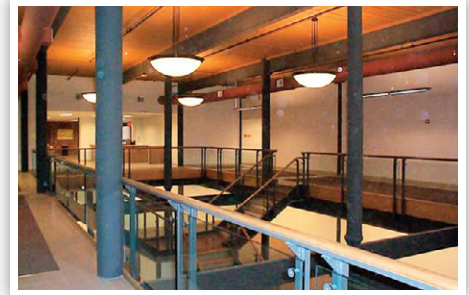

Heritage Place

439 South Union Street ■ Lawrence, MA 01843

Floor plans and additional photos available online.

**Available for
immediate lease:**

**Economic development
incentives for tenants:**

**Available for
custom build-out:**