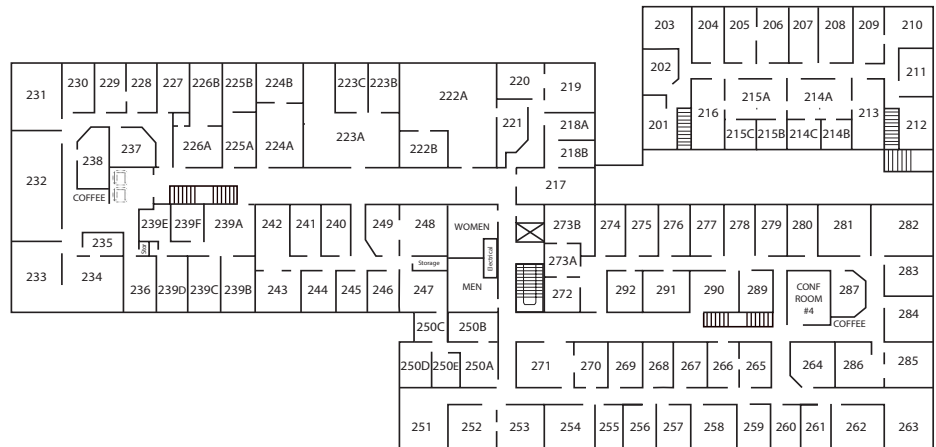

NEARBY AMENITIES

Irvine, California, is one of the nation's largest master-planned communities with outdoor recreation areas, shopping centers, and other amenities. Centrally located within Orange County, it's an ideal destination for businesses seeking a small-town feel with proximity to Los Angeles and San Diego.

Nearby Amenities:

- Fashion Island
- Newport Beach
- Park Place (Michelson & Jamboree)
- South Coast Plaza
- Trade Marketplace
- University of California, Irvine (UCI)
- Upper Newport Bay Nature Preserve

Nearby Transit:

- John Wayne Airport (SNA)
- Freeways – 73, 405, and 55
- Bus – OCTA