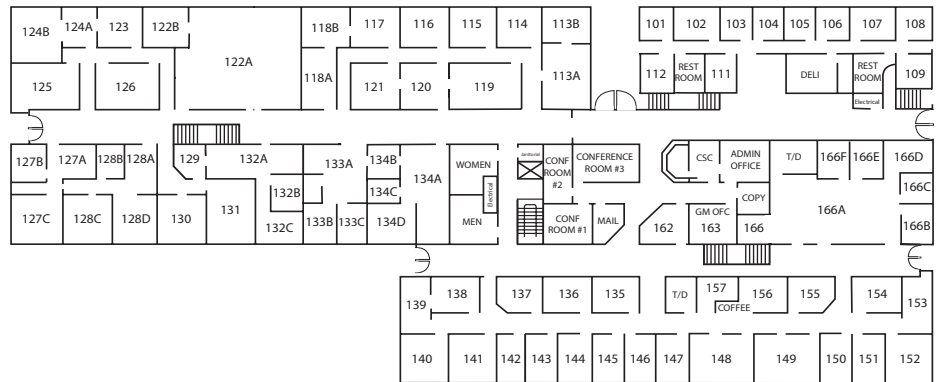

NEARBY AMENITIES

Irvine, California, is one of the nation's largest master-planned communities with outdoor recreation areas, shopping centers, and other amenities. Centrally located within Orange County, it's an ideal destination for businesses seeking a small-town feel with proximity to Los Angeles and San Diego.

Nearby Amenities:

- Fashion Island
- Newport Beach
- Park Place (Michelson & Jamboree)
- South Coast Plaza
- Trade Marketplace
- University of California, Irvine (UCI)
- Upper Newport Bay Nature Preserve

Nearby Transit:

- John Wayne Airport (SNA)
- Freeways – 73, 405, and 55
- Bus – OCTA