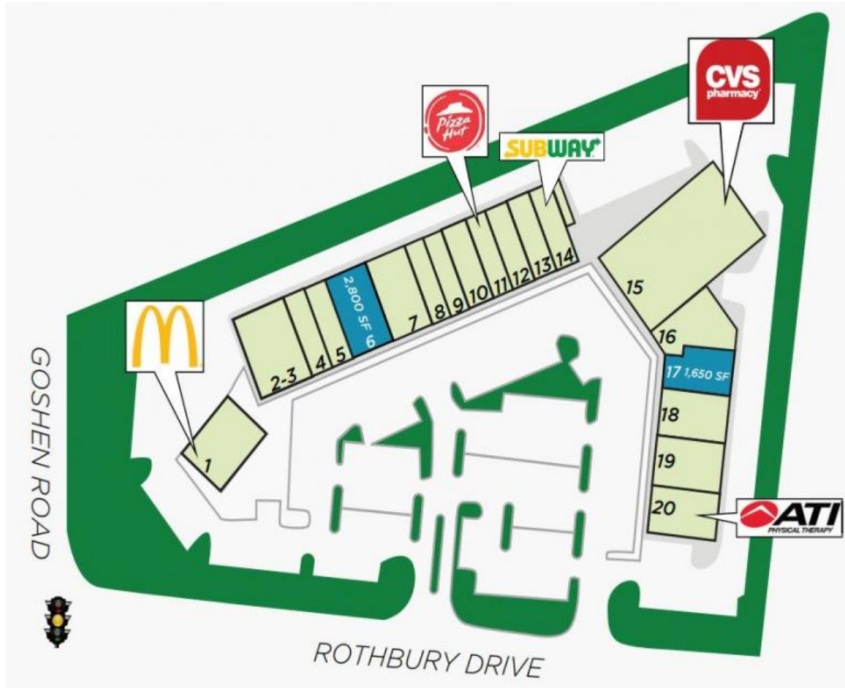

# 9140 ROTHBURY DRIVE GAITHERSBURG, MD 20886

## SPACE HIGHLIGHTS

Suite Size  
10,121 SF

Rental Rate  
\$20.00/NNN

Term Through  
03/31/2028

Available  
Immediately