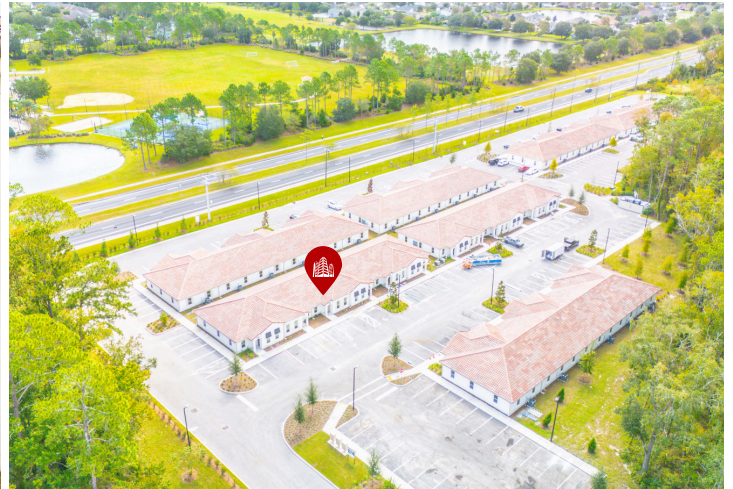

115 LAND GRANT ST SUITE #3

ST. AUGUSTINE, FL 32092

FOR LEASE

\$35/SF NNN

PROPERTY DESCRIPTION

1,200 SF of office space available in one of Northeast Florida's most prestigious communities -- Located in the highly sought-after World Golf Village area, this prime location located in St. Augustine sits just south of Jacksonville, in one of the state's fastest-growing regions. Neighboring Silverleaf, a massive new development with over 10,000 single-family homes currently under construction, makes this an area on the rise. This office space provides the ideal foundation for your vision and offers unparalleled exposure, charm, and convenience. With world-class golf, tennis, and swimming facilities just steps away, it's an ideal setting for a top-tier office space.

INVESTMENT HIGHLIGHTS

- Located in highly sought after World Golf Village
- Excellent Exposure - one of the first units visible upon turn-in to the parking lot
- Fast-growing corridor with nearby Silverleaf development (10,000+ homes under construction)