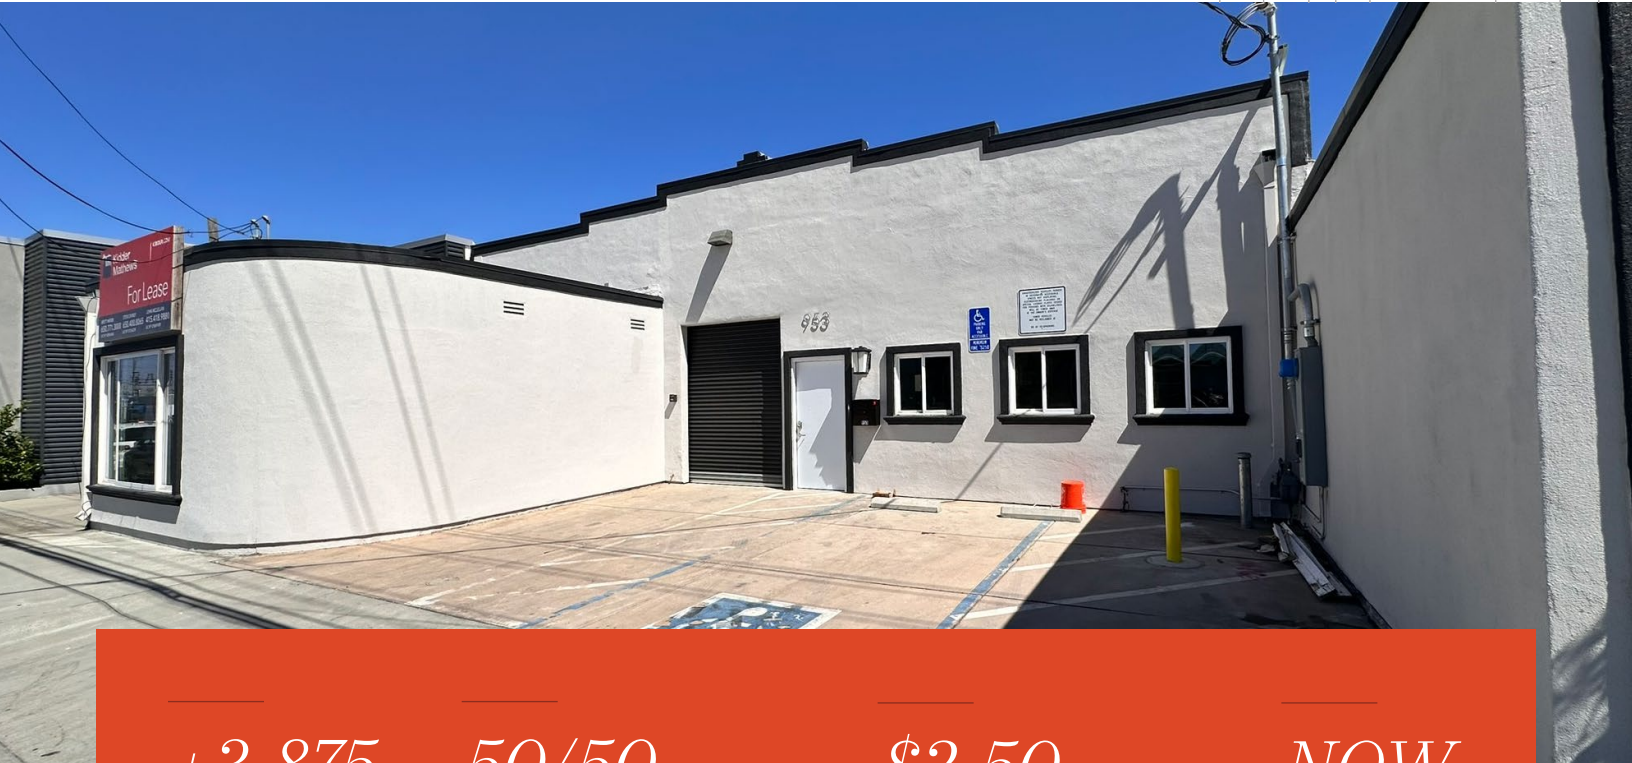

# INDUSTRIAL/FLEX SPACE FOR SALE OR FOR LEASE

953 WASHINGTON ST, SAN CARLOS, CA

**±3,875**

AVAILABLE SF

**50/50**

MIX OF OFFICE & WAREHOUSE

**\$2.50**

GROSS LEASE RATE (RSF/MO)

**NOW**

AVAILABLE

Two secured parking spaces

Ample street parking

Cosmetic improvements to be done by ownership

APN: 046-222-020

48' x 39' warehouse

12' clear height