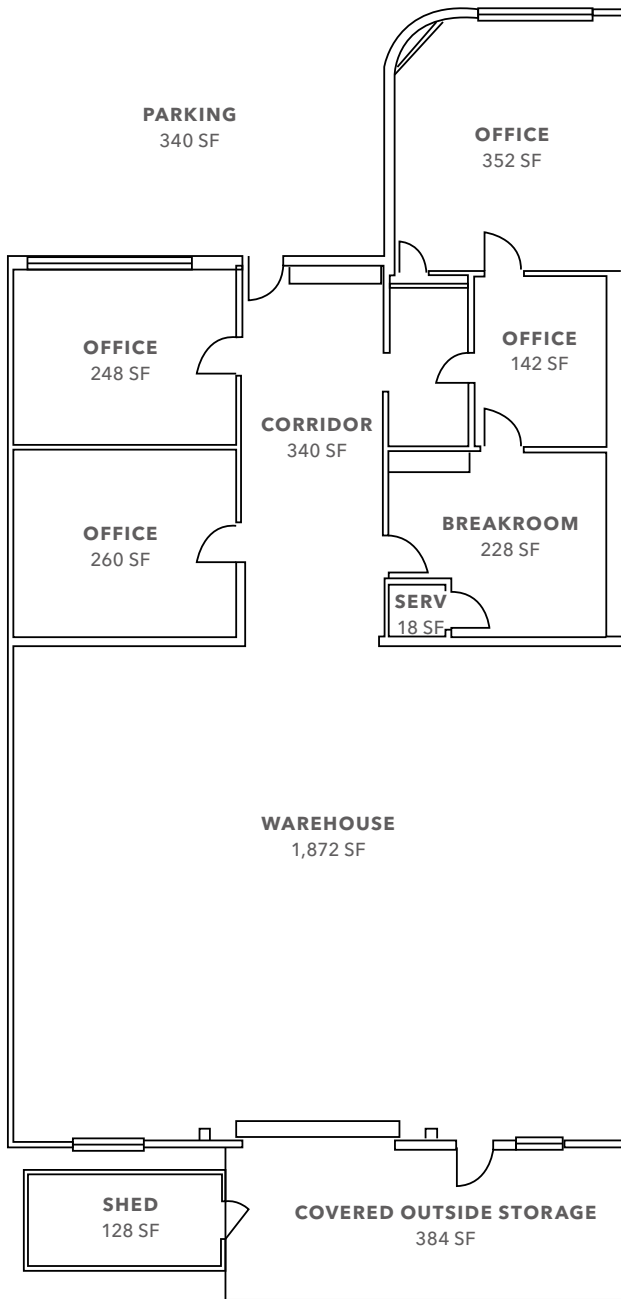

±3,875 SF

AVAILABLE

$2.50

GROSS LEASE RATE (SF/MO)

NOW

AVAILABLE

BRETT WEBER 650.771.3000 | brett.weber@kidder.com | LIC N° 00901454

STEVE DIVNEY 650.400.8065 | steve.divney@kidder.com | LIC N° 01216239

JOHN MCLELLAN 415.418.9880 | john.mclellan@kidder.com | LIC N° 01869489

DREW RAMIREZ 650.430.1433 | drew.ramirez@kidder.com | LIC N° 02209477

KIDDER.COM

This information supplied herein is from sources we deem reliable. It is provided without any representation, warranty, or guarantee, expressed or implied as to its accuracy. Prospective Buyer or Tenant should conduct an independent investigation and verification of all matters deemed to be material, including, but not limited to, statements of income and expenses. Consult your attorney, accountant, or other professional advisor.