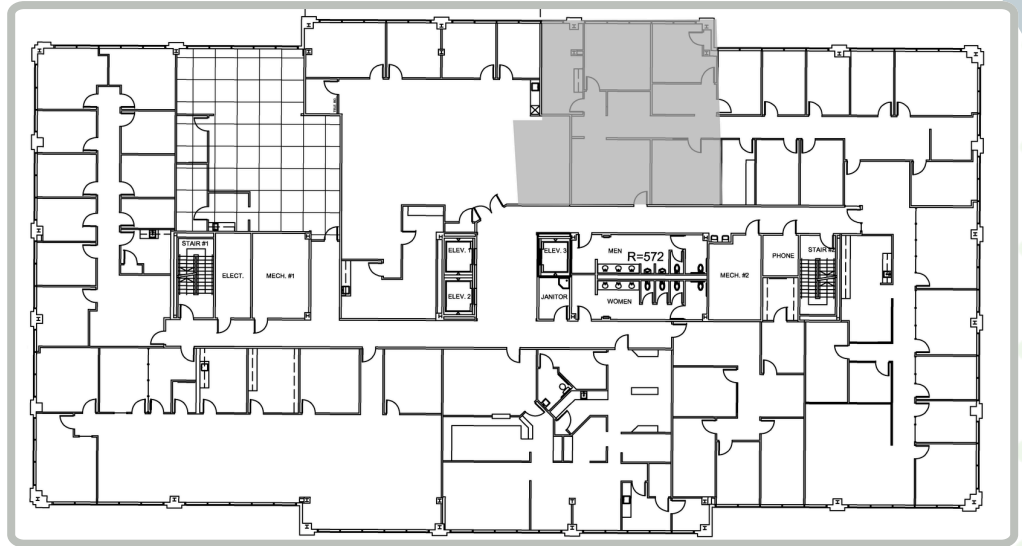

281.207.3710

jnodskov@icocommercial.com

281.207.3715

ctherkildsen@icocommercial.com