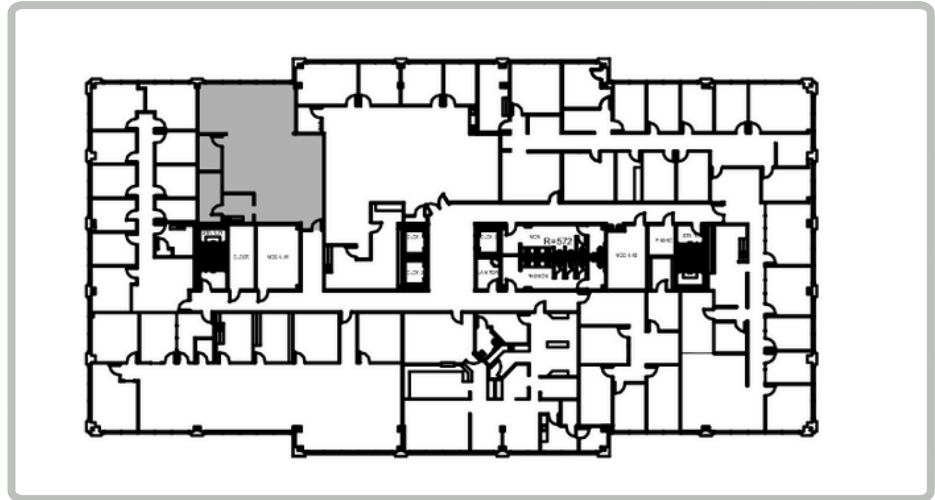

14090

SOUTHWEST FREEWAY
SUGAR LAND, TEXAS 77478

Suite 407
1,702 SF

Jane Nodskov, CCIM

☎ 281.207.3710

✉ jnodskov@icocommercial.com

Christa Therkildsen

☎ 281.207.3715