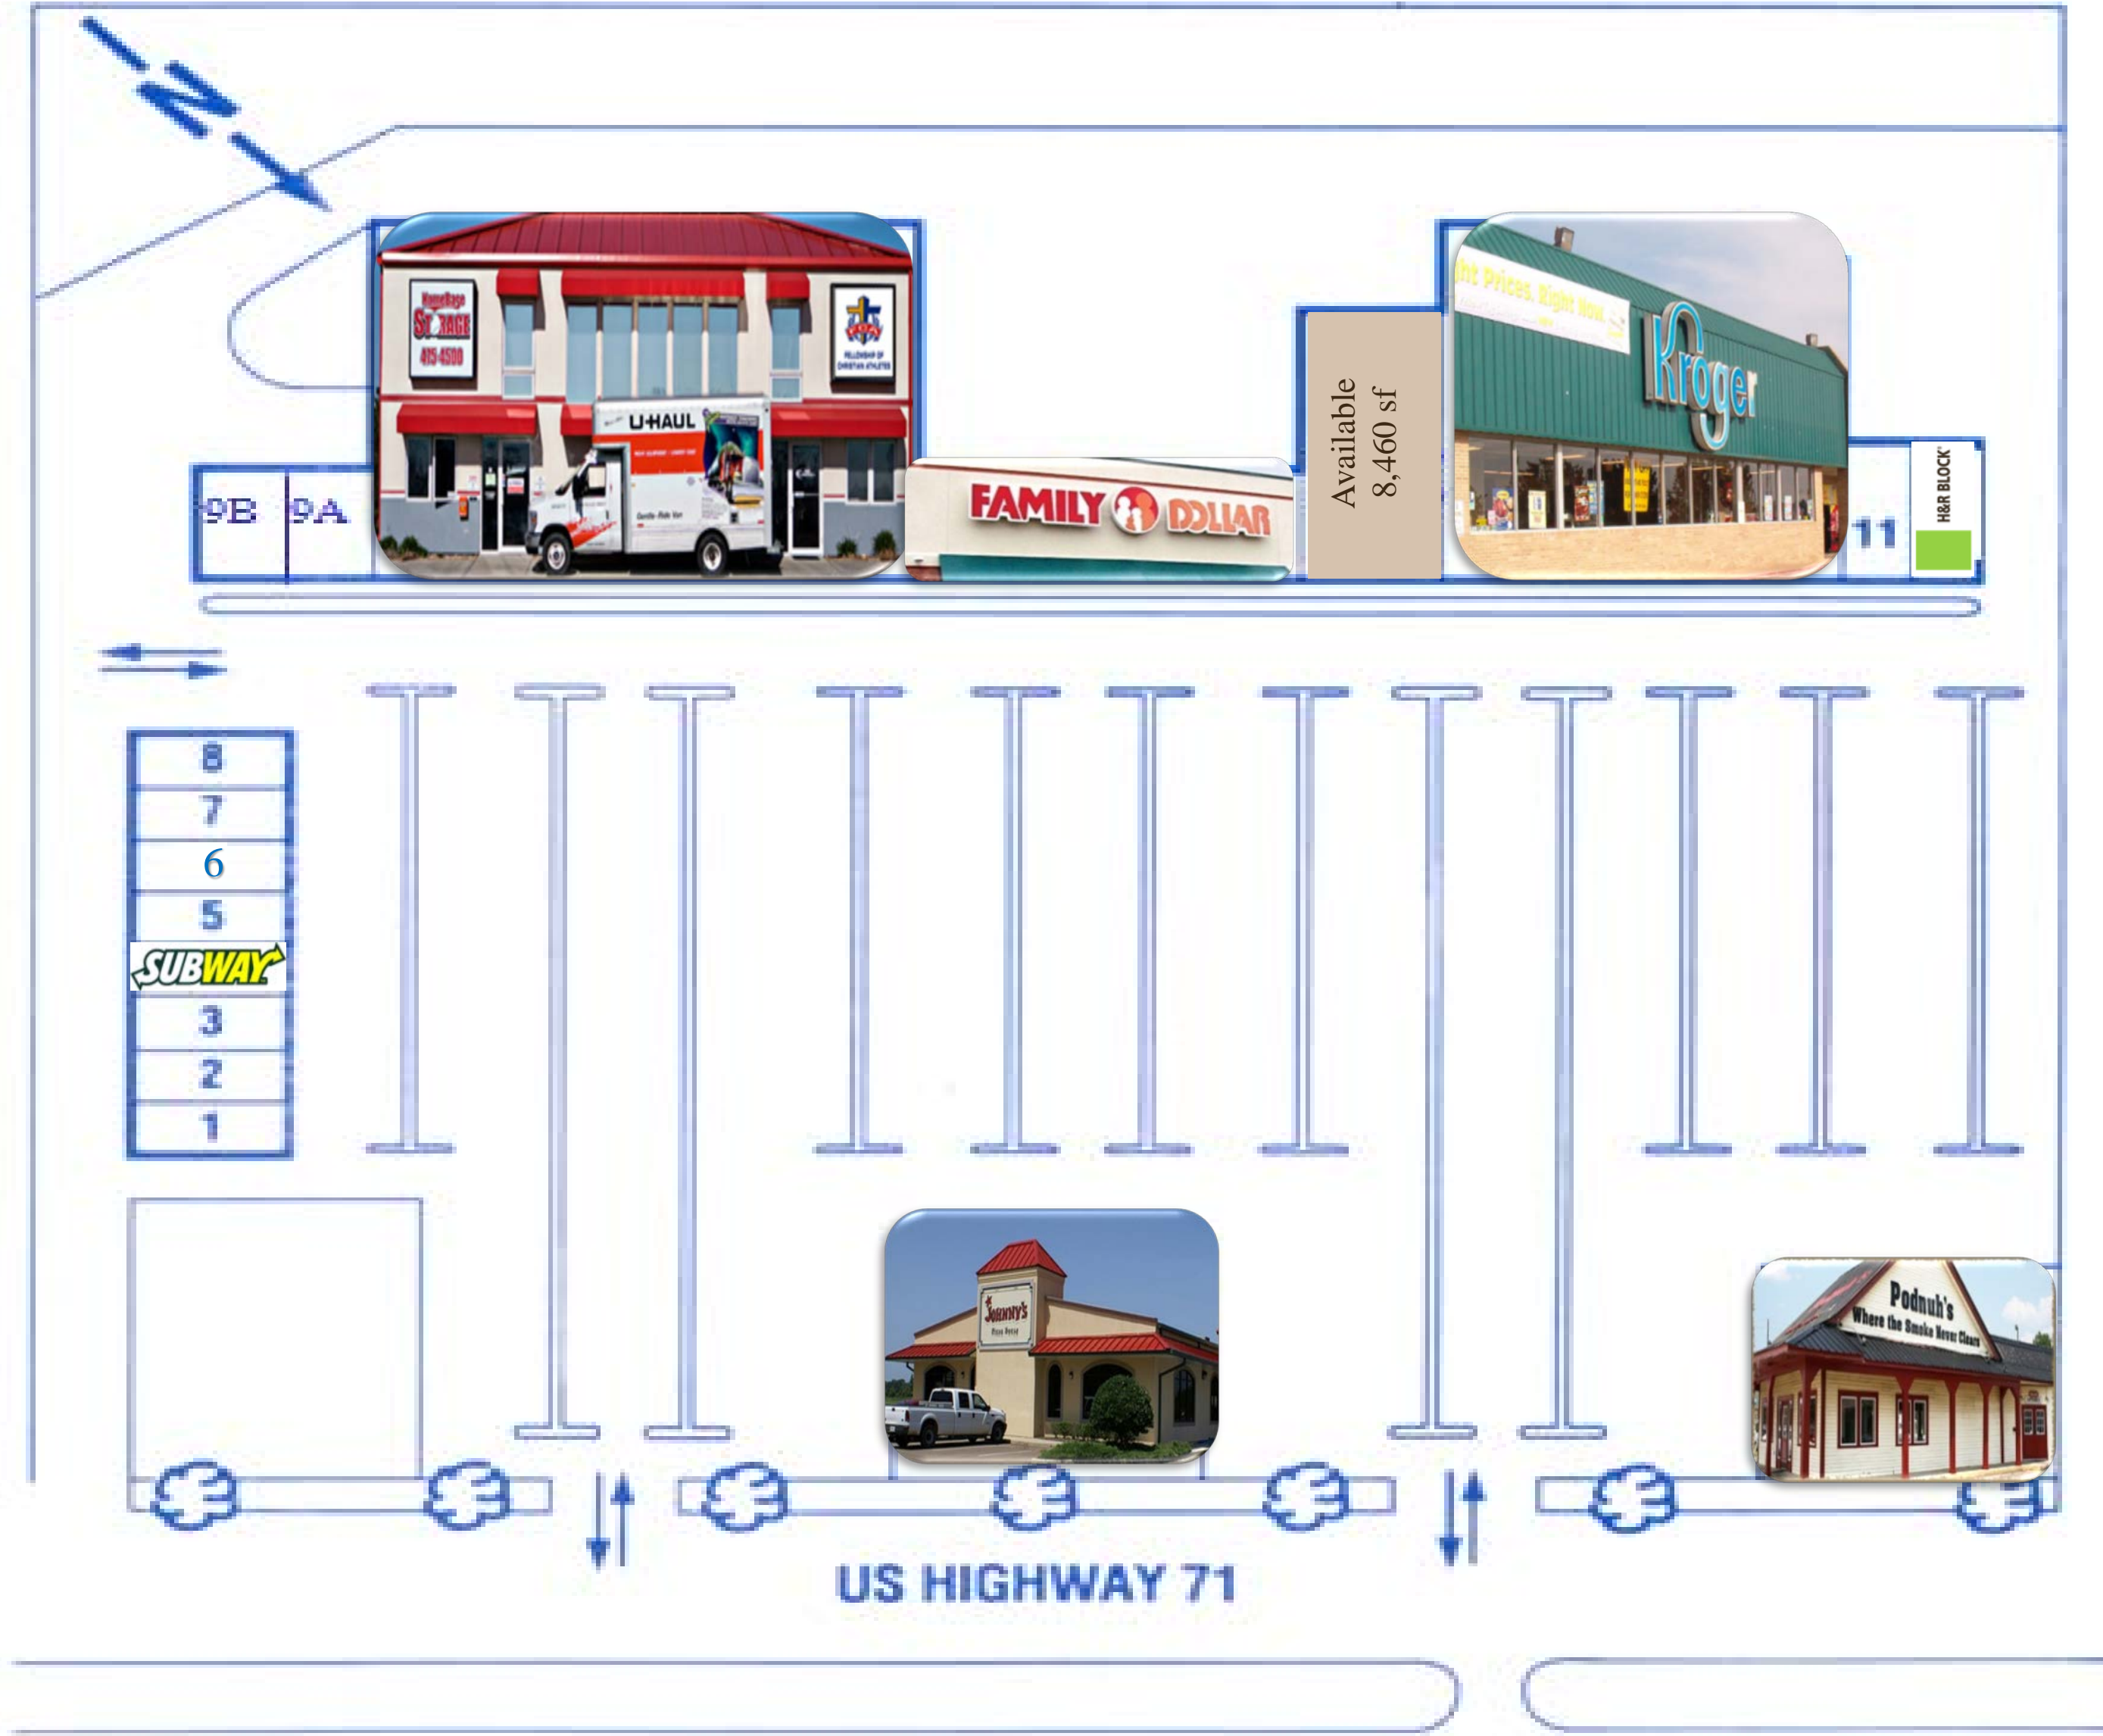

# PLANTATION PLAZA

**Bossier City  
Shreveport  
Louisiana**

**4100 Barksdale Boulevard  
Bossier City, Louisiana 71112**

	3 mi Ring	5 mi Ring
Population:	38,000	106,000
Households:	16,000	45,000
Income:	\$51,000	\$51,000
Traffic Count:	30,000 per day	
GLA:	118,325 SF	
Parking:	748 spaces	
Availability:	In-Line stores	