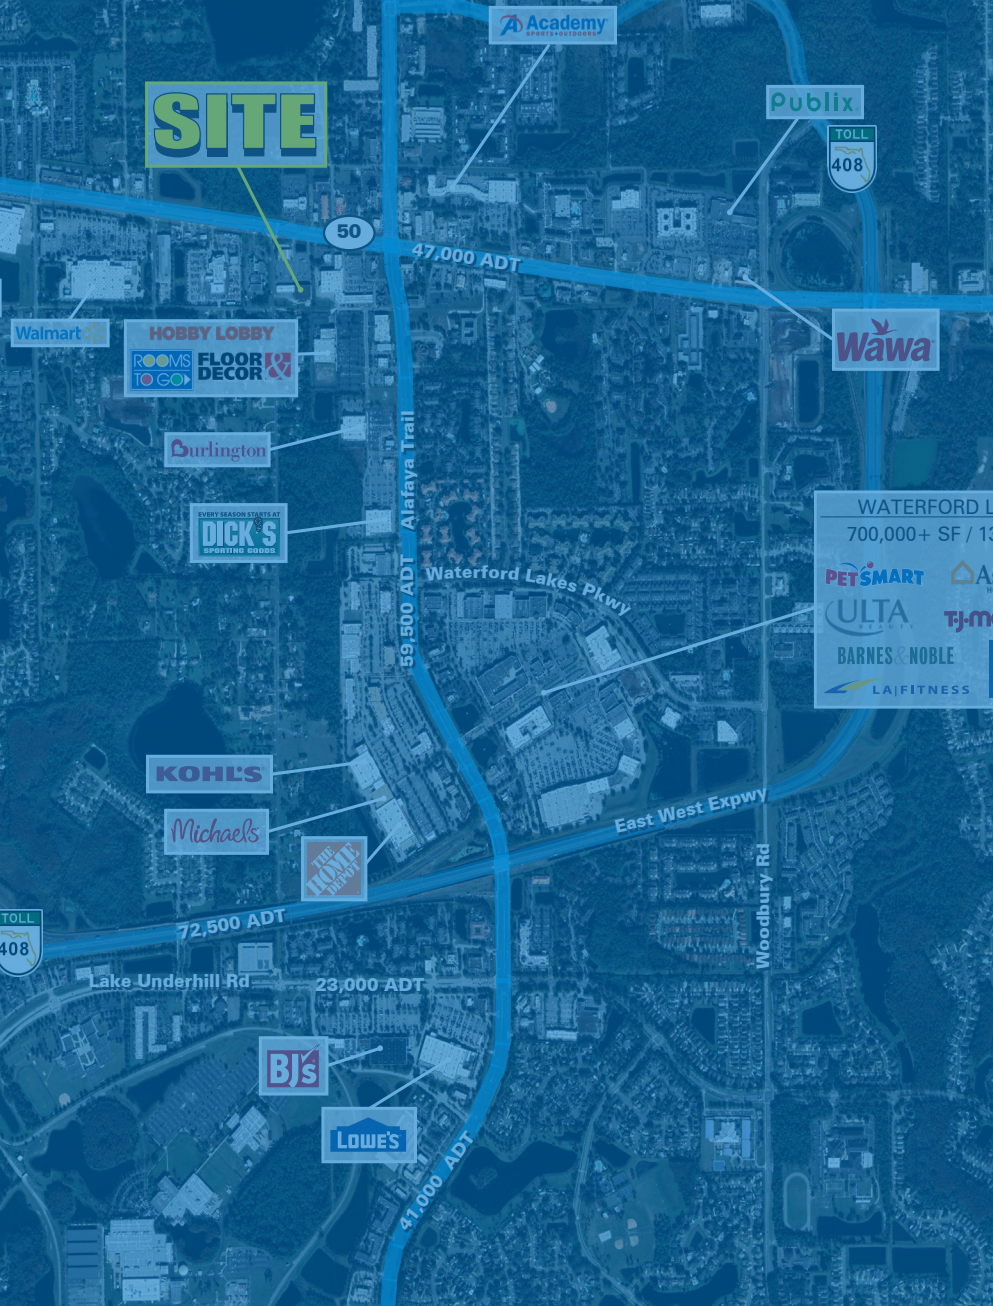

SITE

ORLANDO, FL

11672 E COLONIAL DR

1,200 - 25,200 SF AVAILABLE FOR LEASE

NOAH JONES

561.424.3018

NJONES@ATLANTICRETAIL.COM

SUZANNE WASHBURN

407.919.6144

SWASHBURN@ATLANTICRETAIL.COM

ALBANY
ATLANTA
BOSTON
CHARLOTTE
LOS ANGELES
NEW YORK CITY
ORLANDO
PITTSBURGH
WEST PALM BEACH

HOLTEC BUILDING
1001 N US HWY ONE, SUITE 600
JUPITER, FL 33477
561.427.6699

WWW.ATLANTICRETAIL.COM

[LINKEDIN.COM/COMPANY/ATLANTIC-RETAIL-PROPERTIES](https://www.linkedin.com/company/atlantic-retail-properties)

[INSTAGRAM.COM/ATLANTIC_RETAIL/](https://www.instagram.com/atlantic_retail/)