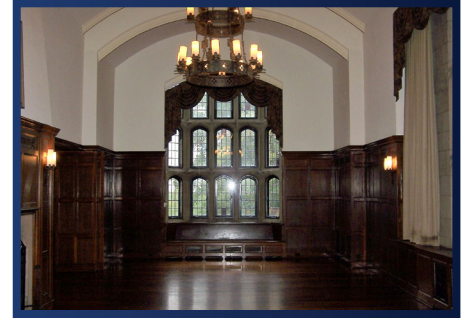

Let our experienced professionals help you today. With decades of experience, our team brings a wealth of knowledge in real estate, brokerage, and project management.

Real Estate *it's in our blood!*
www.flaummgmt.com

Contact Us: 400 Andrews Street #500 | Rochester, NY 14604 | 585.546.4866