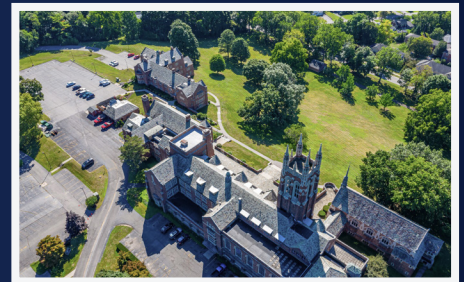

# Colgate Rochester Crozer Divinity Complex

1100 Goodman St S  
Rochester, NY 14620

Space Available: **250 - 2,602 SF**

- » Ideal for Office Space
- » Great Visibility
- » ADA Accessible
- » Historic Values

This 22 acres of majestically situated property and historic buildings with breath taking view, sitting high atop the lands located at the corner of South Goodman Street & Highland Avenue in the City of Rochester, this complex has over 2000' of road frontage (bordering the Town of Brighton). Adjacent to the Monroe County Highland Park and the world famous Rochester Lilac's bushes.