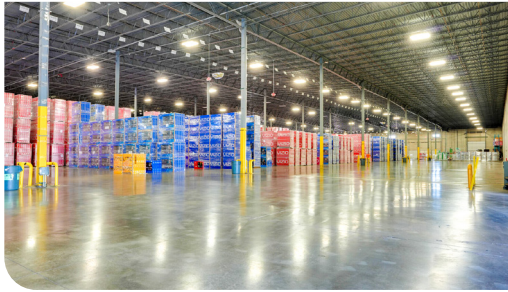

📍 6515 Ameriplex Dr, Portage, IN 46368
 📞 800-338-6369

Building Highlights

Cubework is the nation's premier short-or-long term warehouse provider, we specialize in offering expensive commercial storage, office solutions, and commercial parking without the need for long-term leases. Expand and downsize and never pay for more than what you need.

24/7 Building Access

On-site Staff

Turnkey Spaces

Conference Rooms

Daily Janitor Service

High-speed Internet

CCTV, Surveillance System

Ample Loading Docks

Gourmet Coffee & Water

Forklift Rentals and Labor

Property Features

RBA	233,000 Square Feet
Site	30.96 Acres
Clear Height	30.96'
Loading Docks	71 ext
HVAC	Yes
Fire Protection	Yes
Access	24/7, Turnkey
Warehouse	300 - 231,000 SF Divisible
Private Office	150 - 2,000 SF Divisible