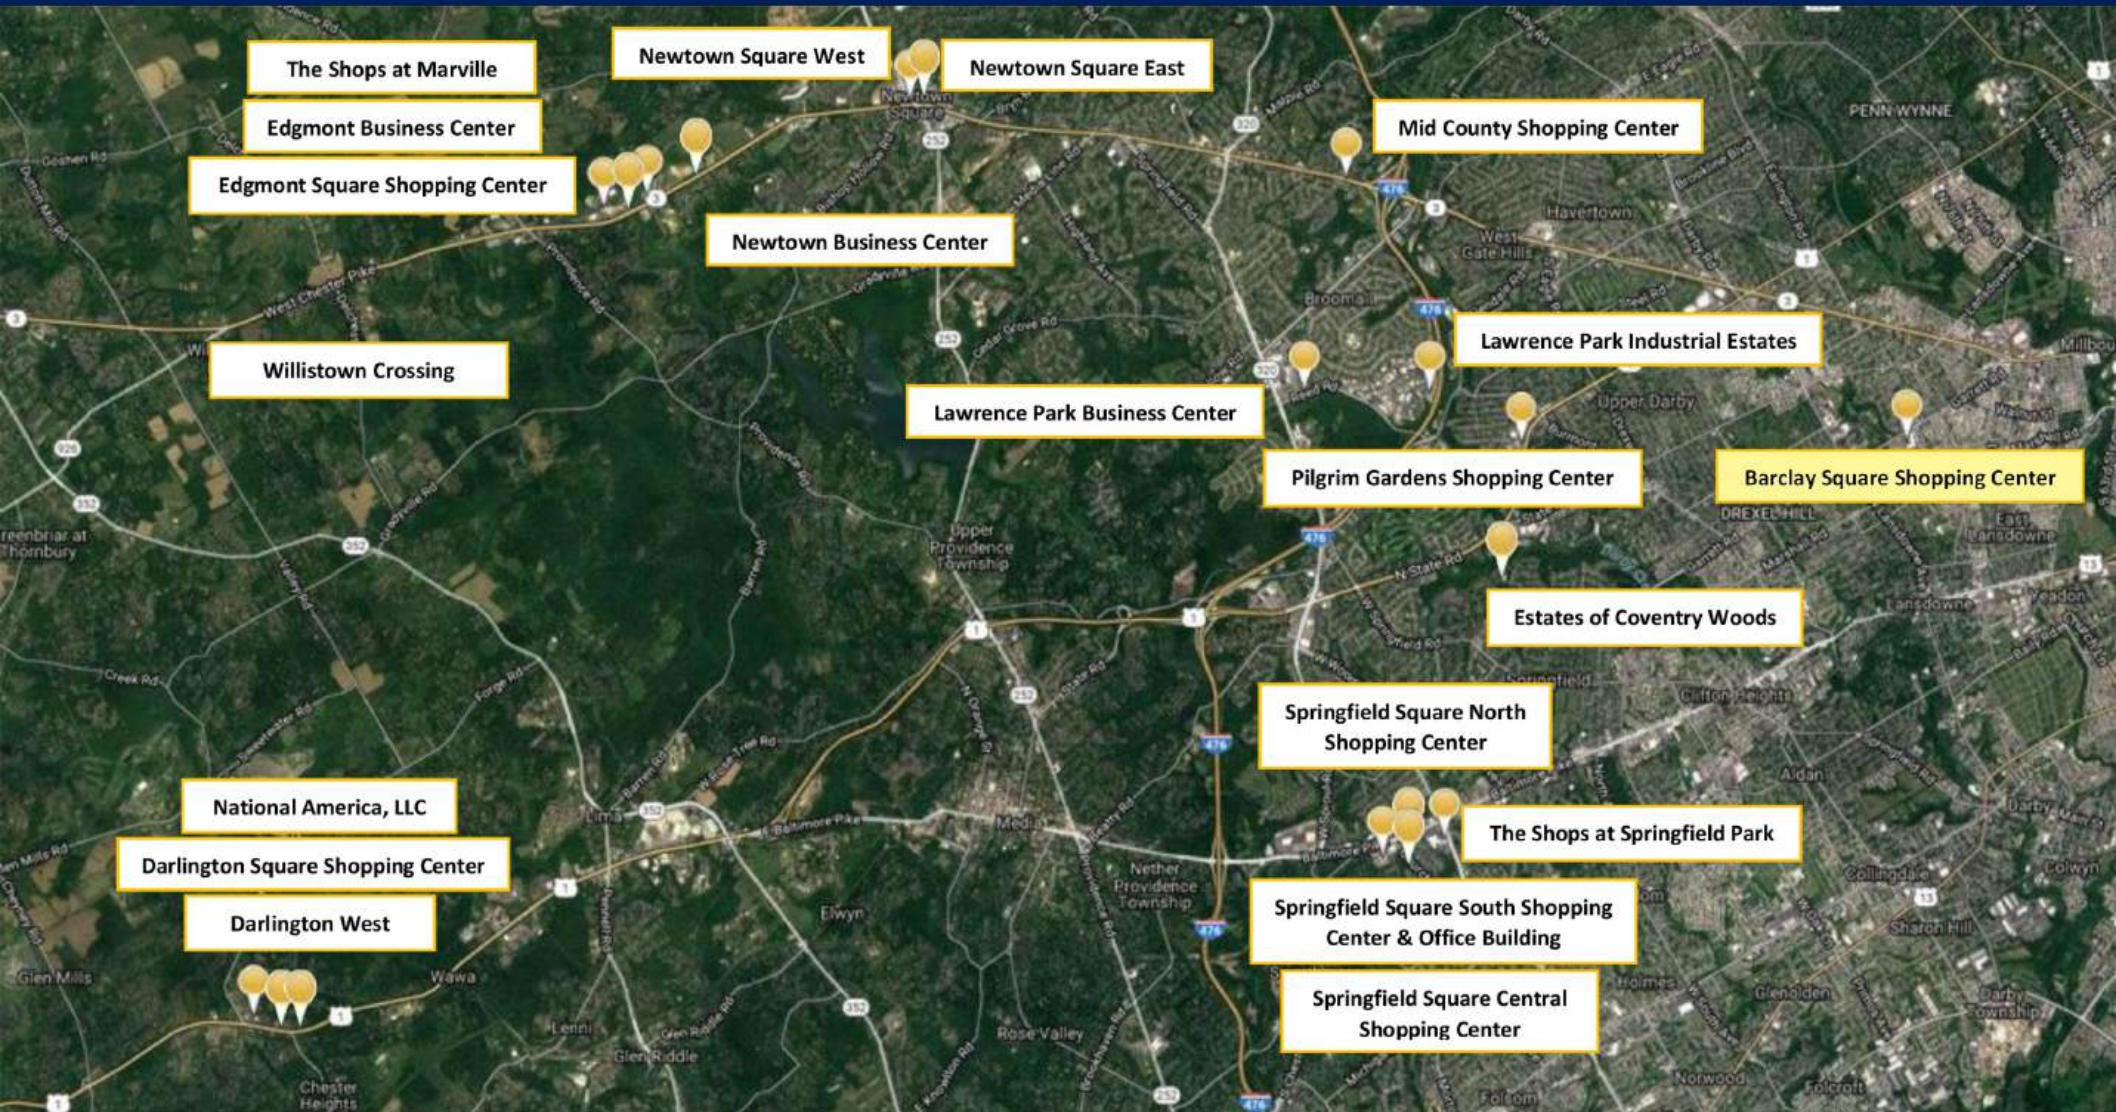

## —LOCAL SCHOOLS—

★ 10 Schools within 1.5 Miles

Approx. 10,000 Students

- Stonehurst Hills Elementary School
- Highland Park Elementary School
- Bywood Elementary School
- Beverly Hills Middle School
- St. Laurence School (Pre K-8th)
- Upper Darby High School
- Prendergast High School
- Bonner High School
- DCCC on Premises

\*Pictures shown are for illustration purpose only.

**1.5 Mile Radius**

**79,000 Population  
Within 1.5 Miles**

**10 Schools within 1.5 Miles  
Approx. 10,000 Students**

# Building a Better Future in Delaware County, PA

• Since 1960 •

9 Mile Span