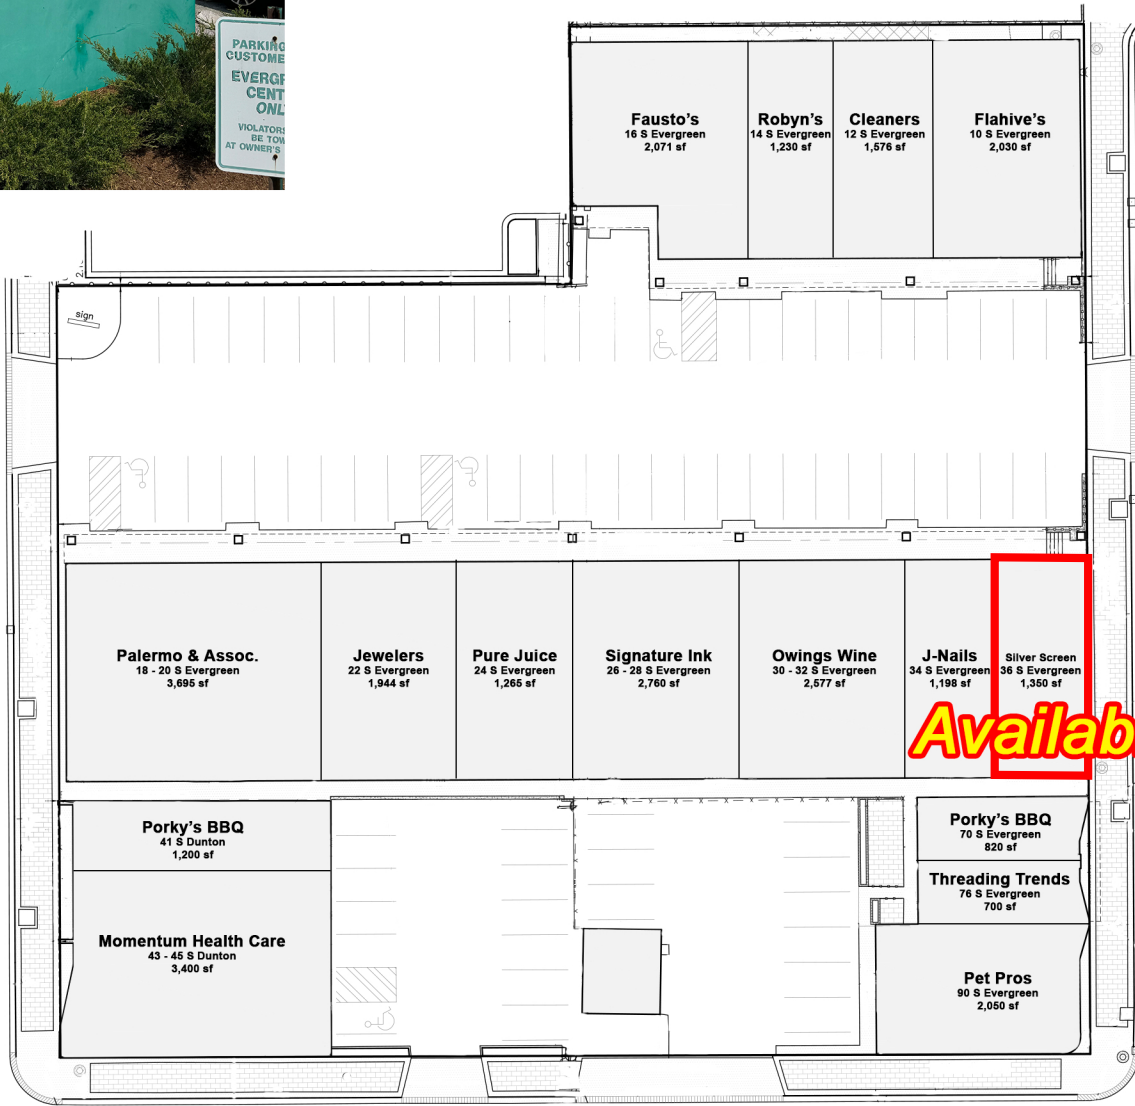

Evergreen Shopping Center

Chicago MSA | Arlington Hts, IL

10 - 36 S. Evergreen Ave.
41 - 45 S. Dunton Ave.
70 - 90 S. Evergreen Ave.

Available

E. SIGWALT STREET

Fumo Properties, LLC

1607 Colonial Parkway, Suite 100 Inverness, IL 60067

Contact: Anthony Fumarolo

847-345-1759 • afumo77@comcast.net

Space Available

Property Highlights:

- 1,350 sf
- Great Tenant Mix
- Highly Desirable End Cap
- Downtown Location
- Near Metra Train Station
- Private Parking Lot for Center