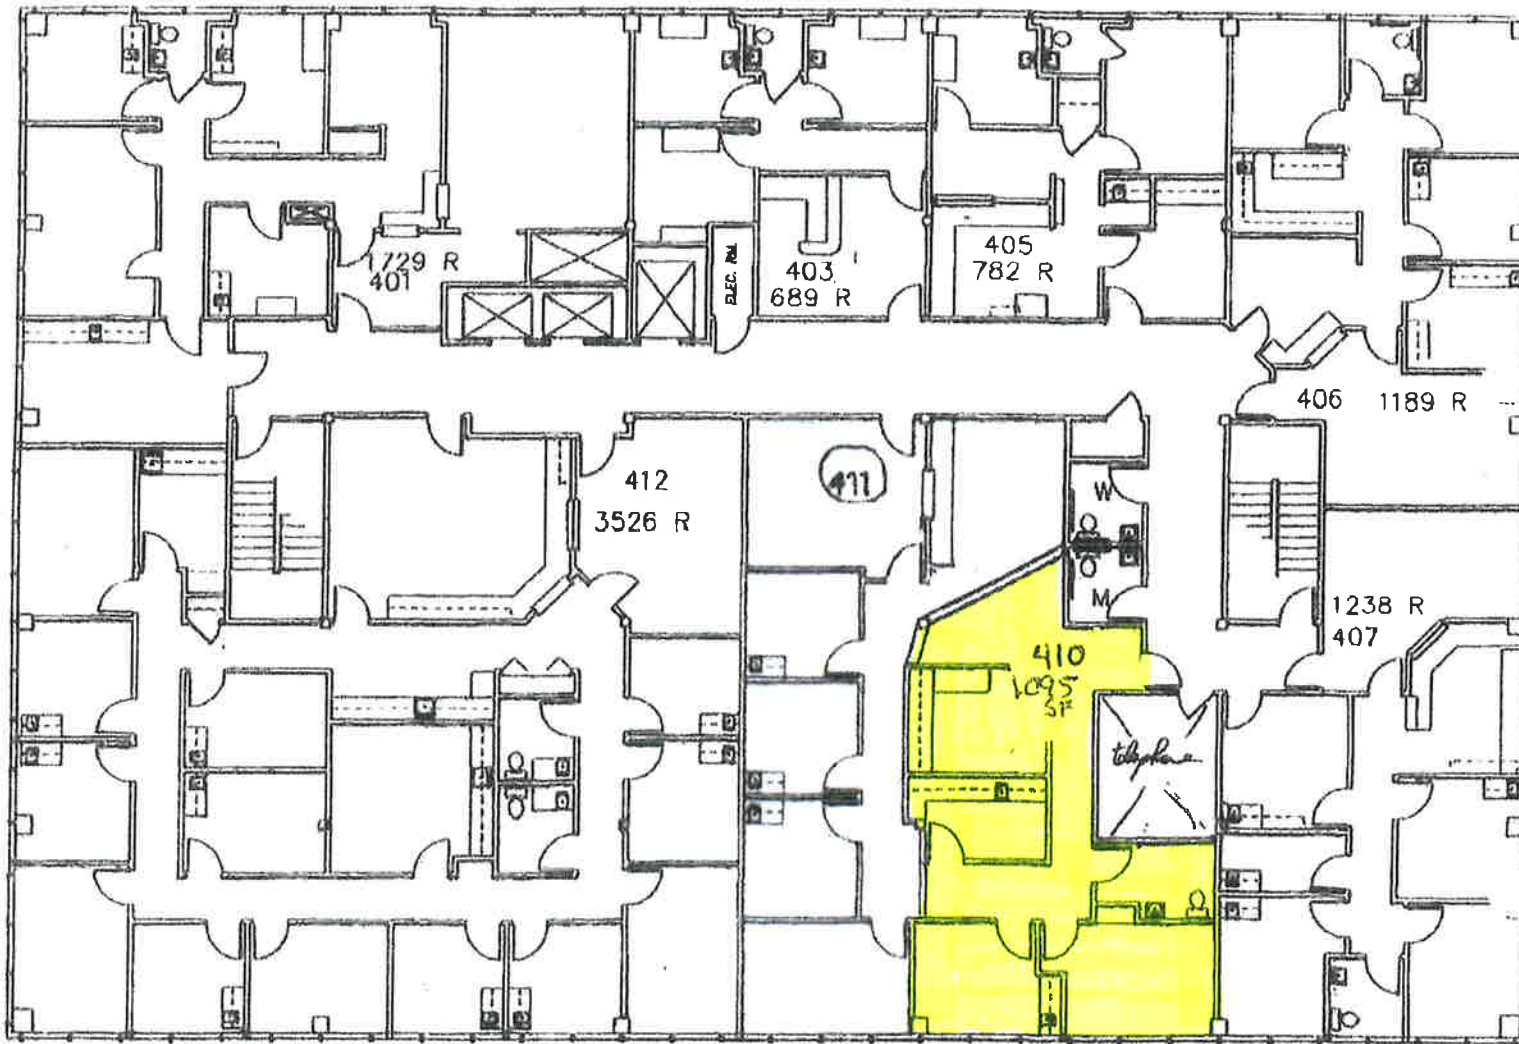

3816 Woodruff Ave, Suite 410 - Floor Plan

Suite 410
1,095 sf

FOURTH FLOOR