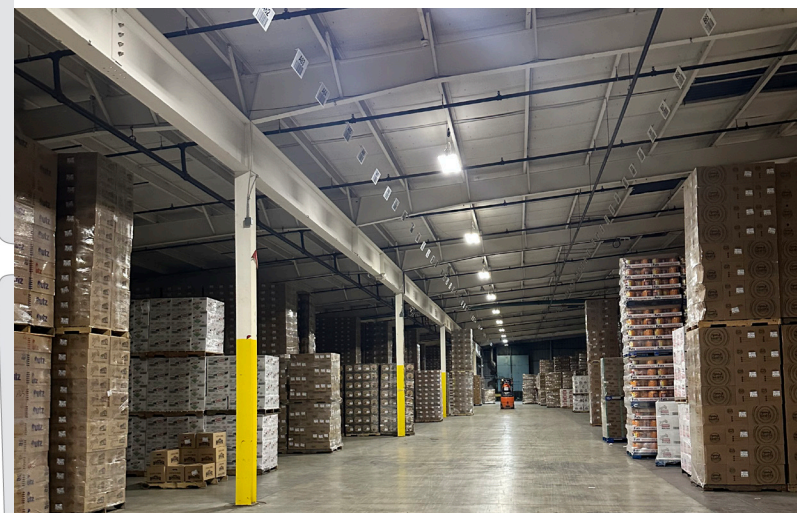

# PROPERTY OVERVIEW

Located in Hanover, PA, this high-bay warehouse facility is conveniently situated along the Northeast corridor. 240 Kindig Lane offers unmatched access to nearby highways, providing easy connection to major cities like Philadelphia, Wilmington, Baltimore, and Washington, D.C.

With an array of nearby industrial tenants, this proven location offers a prime opportunity for a variety of industrial users.

  
357,372 SF  
BUILDING SIZE

  
1.5 MILES  
TO ROUTE 94

  
AMPLE ON-SITE  
PLARKING