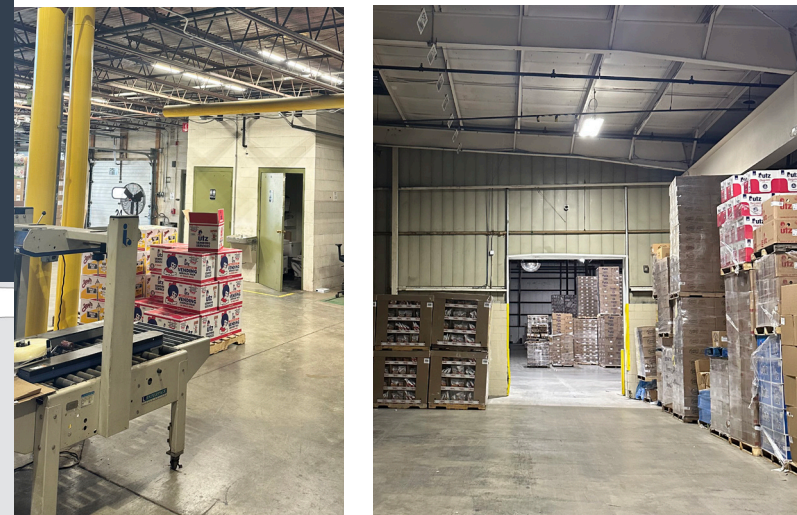

# PROPERTY OVERVIEW

Located in Hanover, PA, this high-bay warehouse facility is conveniently situated along the Northeast corridor. 240 Kindig Lane offers unmatched access to nearby highways, providing easy connection to major cities like Philadelphia, Wilmington, Baltimore, and Washington, D.C.

With an array of nearby industrial tenants, this proven location offers a prime opportunity for a variety of industrial users.

  
357,372 SF  
BUILDING SIZE

  
1.5 MILES  
TO ROUTE 94

  
AMPLE ON-SITE  
PLARKING