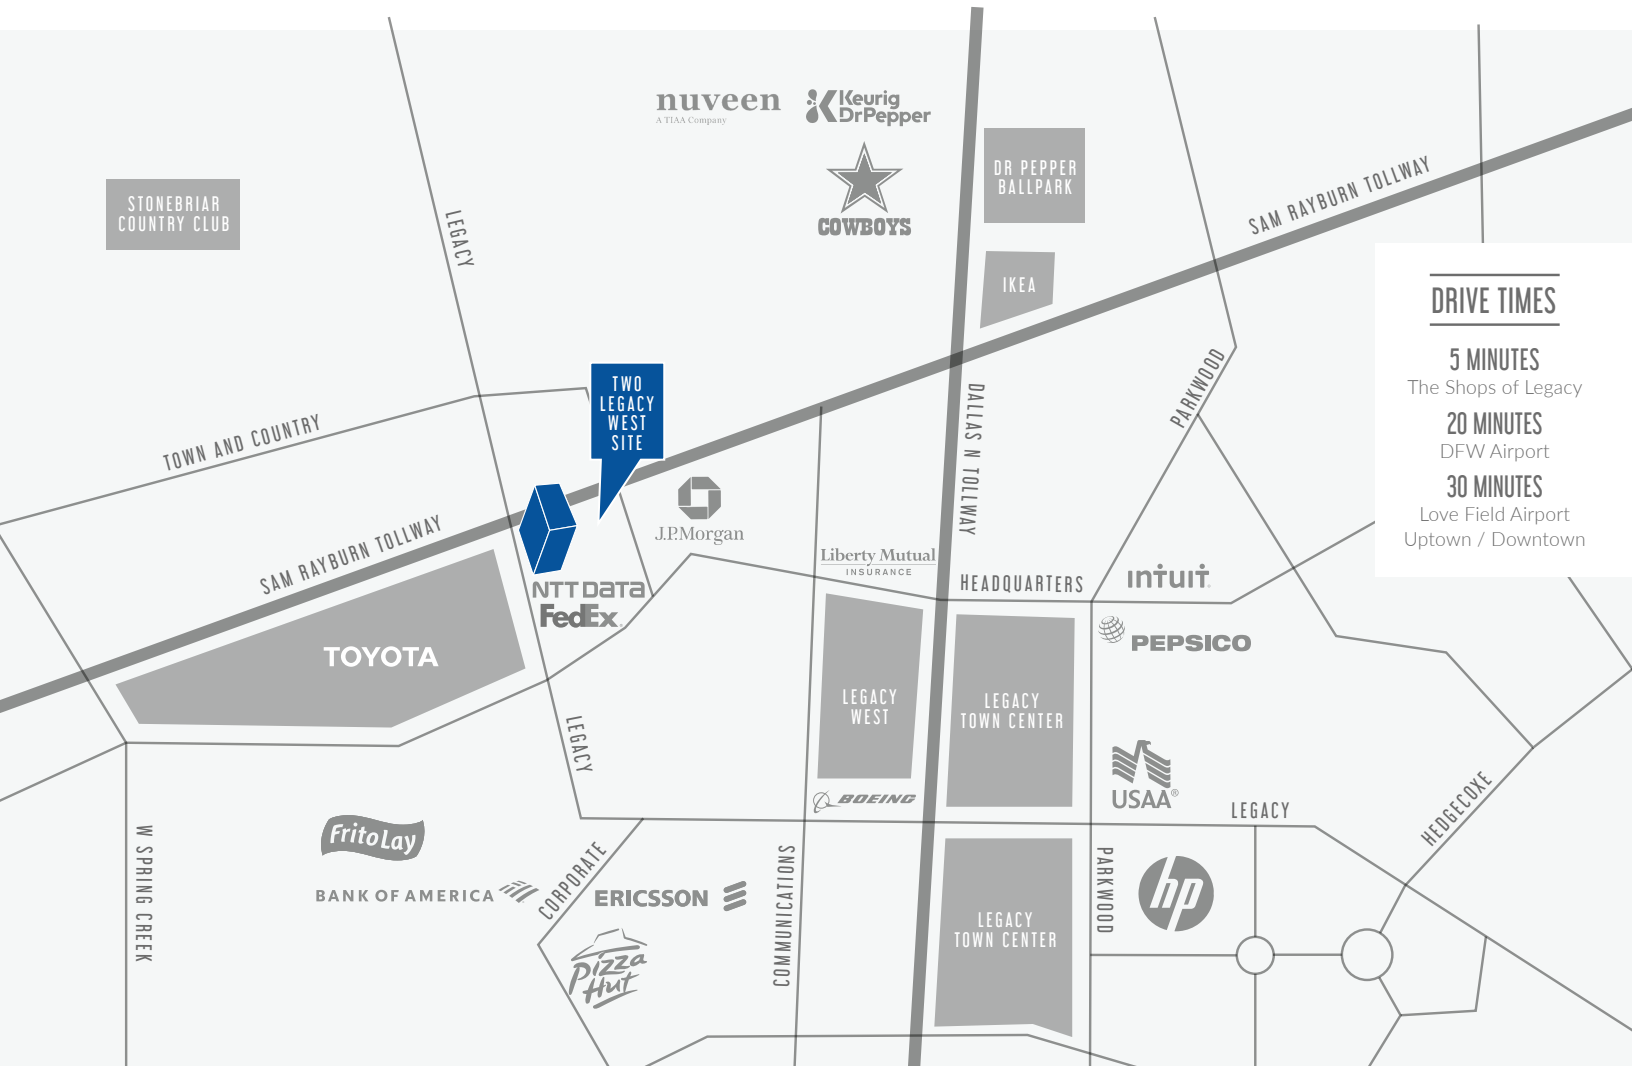

ONE
LEGACY
WEST

7950 Legacy Drive | Plano, Texas 75024

REDEFINING STATE-OF-THE-ART

One Legacy West is a 14-story Class AA, five star office tower located in the booming Legacy West area of Plano. The building is situated on the corner of Legacy Drive and Sam Rayburn Tollway. The building is adjacent to the new Toyota headquarters and the FedEx campus.

Come see for yourself.

OFFICE IN THE PATH OF GROWTH

Legacy West is without a doubt one of the fastest growing areas in the country. Several corporate heavy hitters call the submarket home. Want to call Toyota, FedEx, and JPMorgan Chase your neighbors? Office at One Legacy West.

Legacy West is home to an abundance of retail and restaurant tenants as well. Newly opened hot spots Legacy Hall, Shake Shack, Mexican Sugar, True Food Kitchen, and Mesero are just a short, complimentary shuttle ride away.

DRIVE TIMES

- 5 MINUTES**
The Shops of Legacy
- 20 MINUTES**
DFW Airport
- 30 MINUTES**
Love Field Airport
Uptown / Downtown

IT'S ALL IN THE DETAILS

One Legacy West's state-of-the-art fitness center is complete with saunas, lockers, showers, and a yoga room.