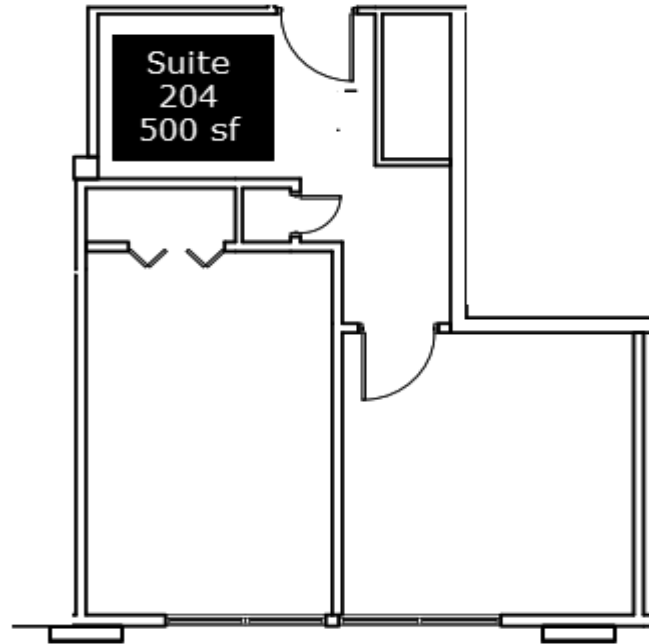

13415 Connecticut Ave, Aspen Hill, MD

2 Private Offices
Reception Area
2 Closets

- Professional Office Suites
- 500 Square Foot Office Available 9/1/24
- Private Parking Lot
- Datawatch Access Control
- High Speed Internet/Comcast
- Close to Shops & Restaurants
- 1.9 Miles from the ICC
- 1.9 Miles from Glenmont
- Owner Managed