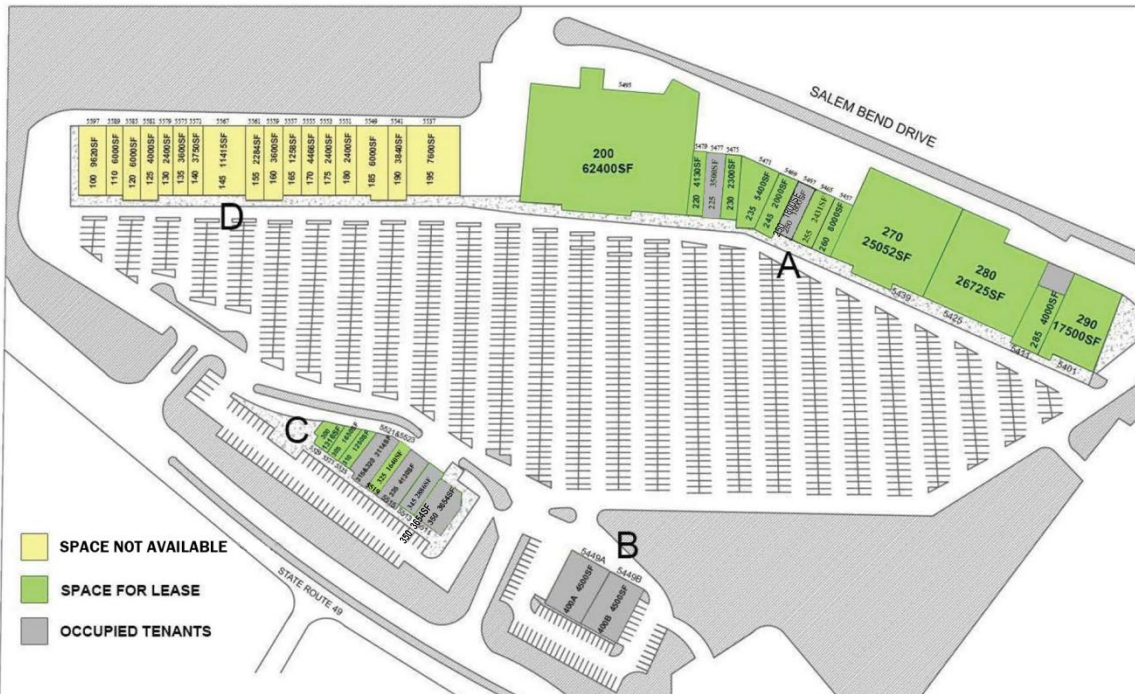

Salem Consumer Square Shopping Center

Trotwood, OH 45426
408-469-5999 800-616-5365
<http://www.nationaleagle.com>

COME
GROW
WITH
US.

apply now

- Salem Consumer Square Shopping Center is a 274,625 square foot center in Trotwood, Ohio, approximately seven miles northwest of the Dayton CBD.
- The center is home to a variety of strong tenants, including Check\$mart Financial, The Honey Baked , Sherwin Williams and more.
- The property benefits from it's location in a heavy retail corridor with frontage along the State Highway 49 (Salem Pike), with great visibility along Trotwood's retail thoroughfare on Salem Ave (Rt. 49).
- The center is surrounded by national and regional tenants, including Lowe's Home Improvement Center, Grandview Home Center Outlet and Home Depot.

Building No.	Address	SQF	TENANT
A	5401	17500	Vacant
A	5411	4000	Vacant
A	5425	26725	Vacant
A	5439	25052	Vacant
A	5457	8000	Vacant
A	5465	2431	Vacant
A	5467	1800	HVAC Store
A	5469	2000	Vacant
A	5471	5400	Vacant
A	5475	2300	Vacant
A	5477	3500	Black Diamond Equities LLC
A	5479	4130	Vacant
A	5495	62400	Vacant
B	5449A	4500	Pro Nails
B	5449B	4500	The Sherwin-Williams
C	5511	3654	Banquet Hall
C	5513	2886	Royal Grand Wellness Spa
C	5515	4130	The Honey Baked
C	5519	1640	Vacant
C	5521&5523	3114	CheckSmart Financial
C	5525	1250	Vacant
C	5527	1650	Vacant
C	5529	1316	Vacant
D	5537	7600	Vacant
D	5541	3840	Vacant
D	5549	6000	Vacant
D	5551	2400	Vacant
D	5553	2400	Vacant
D	5555	4466	Vacant
D	5557	1258	Vacant
D	5559	3600	Vacant
D	5561	2284	Vacant
D	5567	11415	Vacant
D	5571	3750	Vacant
D	5575	3600	Vacant
D	5579	2400	Vacant
D	5581	4000	Vacant
D	5585	6000	Vacant
D	5589	6000	Vacant
D	5597	9620	Vacant