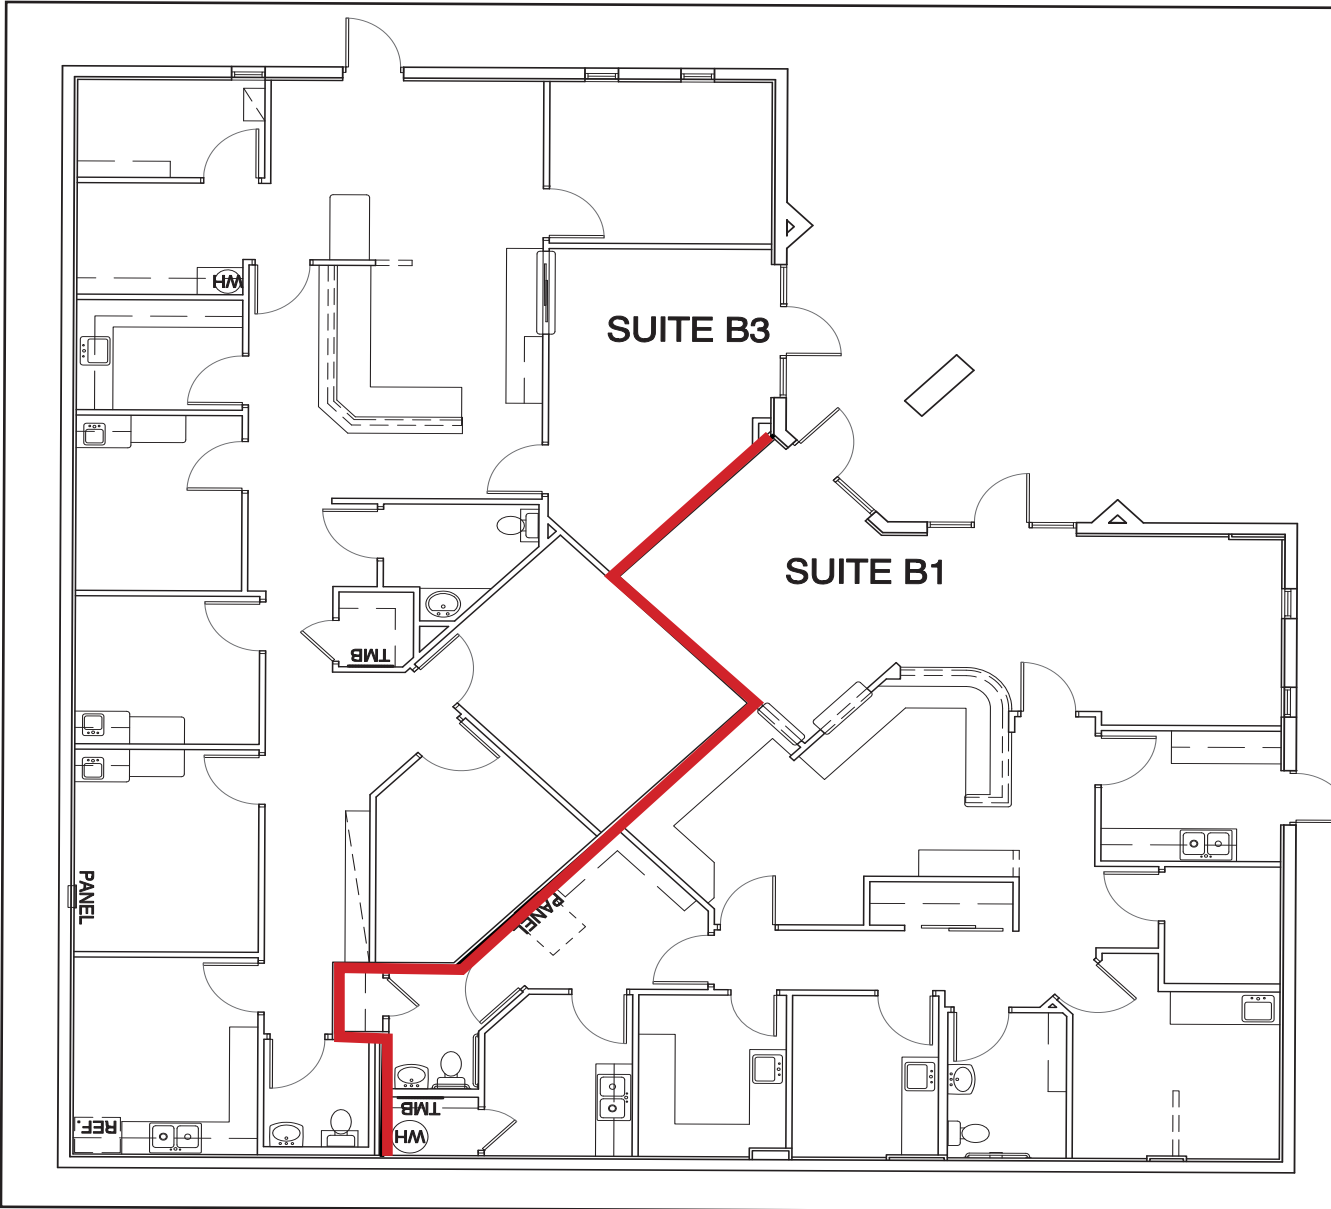

Monument Signage available

5:1 parking ratio with covered / reserved parking available

Stand alone building

Fully built out and move in ready condition

Tenant mix Baywood WIC Clinic &

Anasazi Medical Clinic

## Suite B1 Features

- 1,804 +/- square foot
- Reception Area
- Lobby
- Four exam rooms
- Two Bathrooms
- Kitchen
- Office

## Suite B3 Features

- Newly updated flooring, cabinets, & counter tops
- 2,110 +/- square foot
- Reception Area
- Lobby
- Five exam rooms
- Two Bathrooms
- Two Offices

6641 East Baywood Ave Bldg B, Mesa, AZ 85206