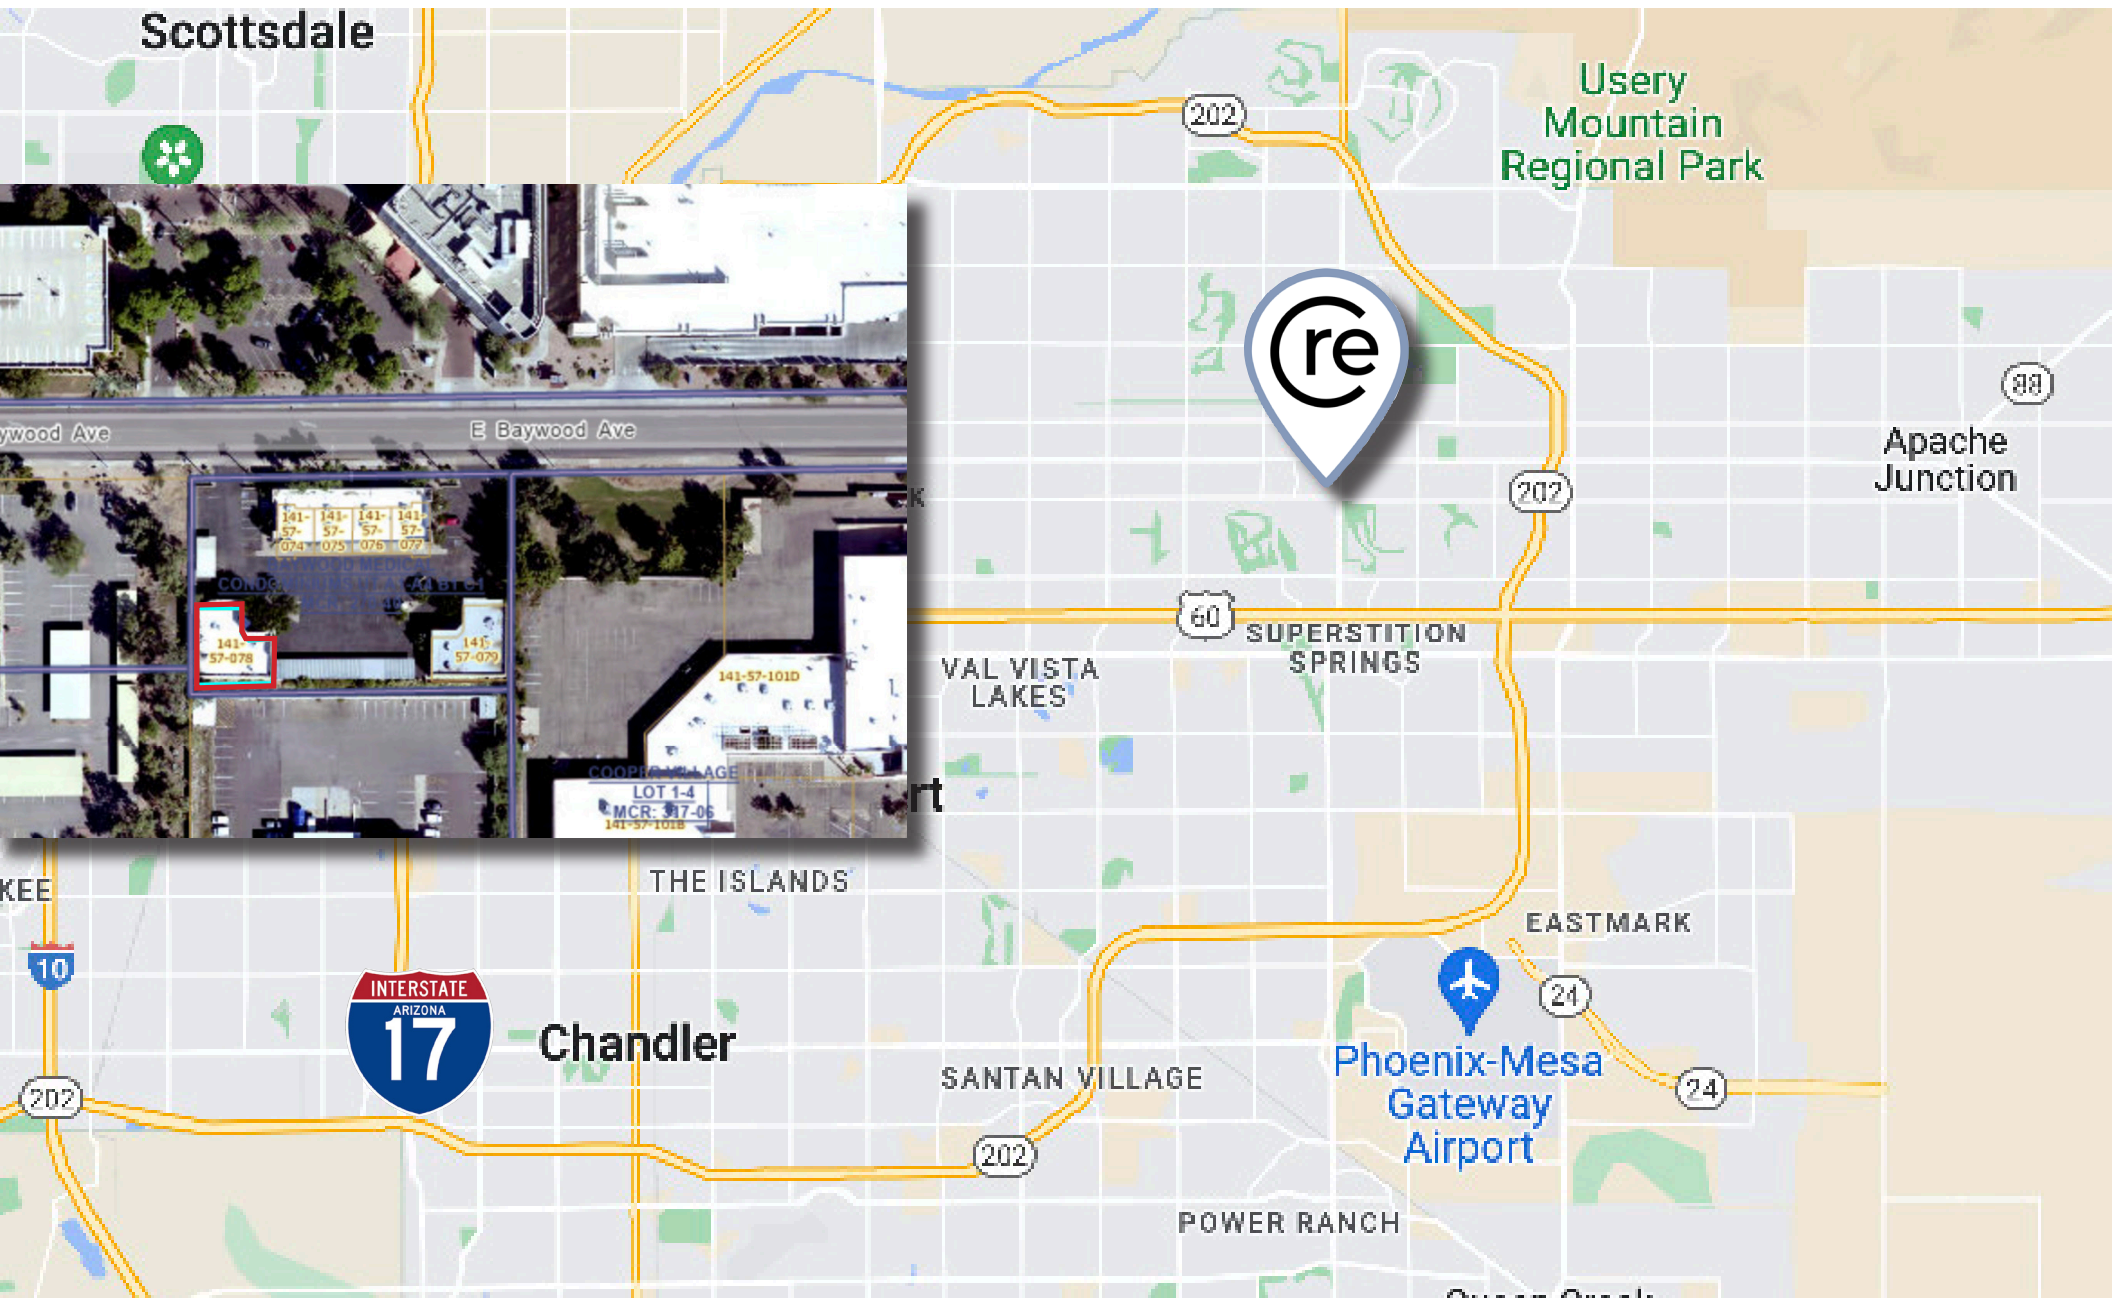

6641 East Baywood Ave Bldg B, Mesa, AZ 85206