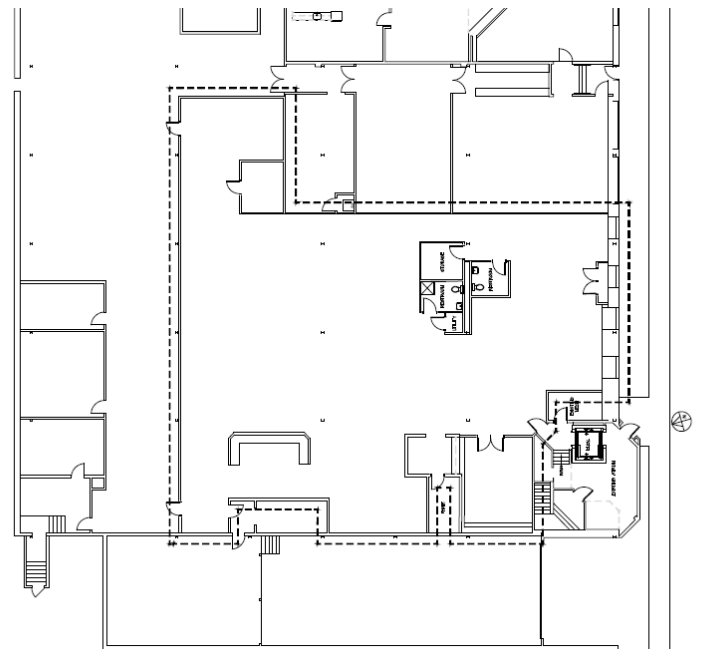

7,234 SF OF FLEX SPACE FOR LEASE
100 College Avenue, Rochester, NY 14607

ADDITIONAL PHOTOS

ANCHOR
Real Estate Advisors

250 Mill Street Rochester, NY 14614
585.299.2799
AnchorREA.com