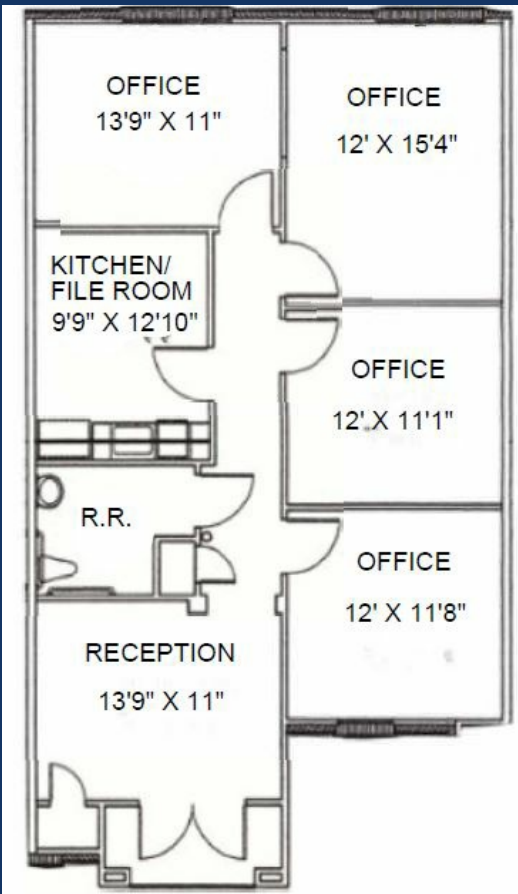

# Fern Avenue Office Center

7330 Fern Avenue

Shreveport, LA 71105

Ready to get back into the office? Suite 1003 is available for immediate move-in! This office suite is around 1,135 square feet and fully built out with 4 spacious offices, reception area, kitchen/file room, and bathroom. Perfect for any professional service business! Contact Samantha today for more information or to schedule a tour!