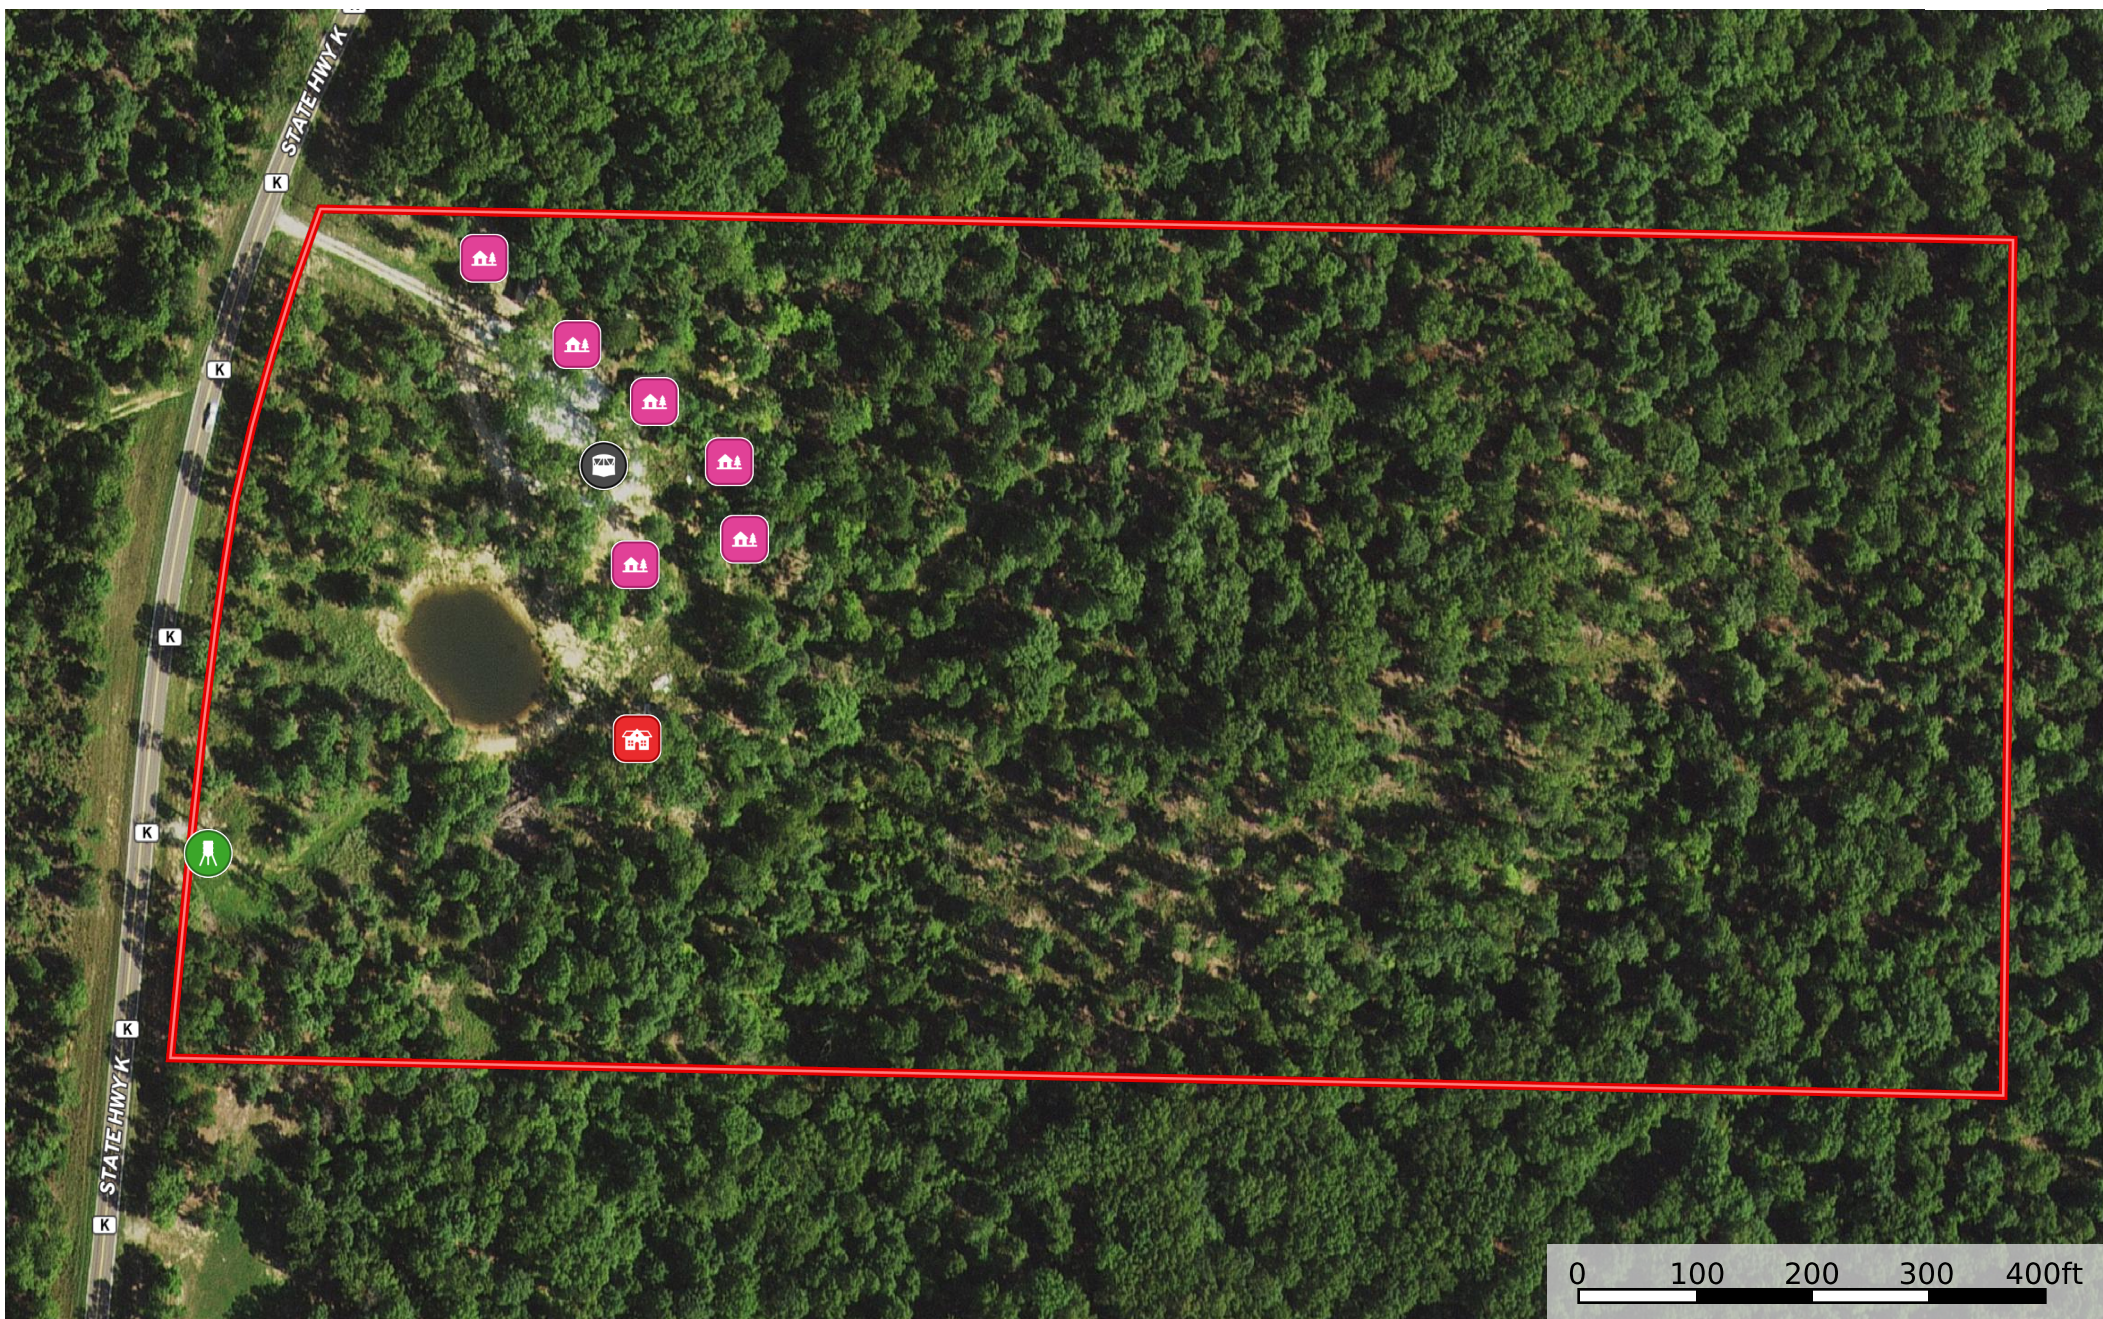

Stay In Current Cabins

Missouri, 22.74 AC +/-

- Teepee
- Main House
- Pavilion
- Cabin
- Boundary
- Forest Service
- State Land
- Fish and Wildlife
- National Park
- Other
- BLM
- Local Government
- Aerodrome
- Heliport
- Seaport
- Glider Port
- Ultra Light
- Ballon Port