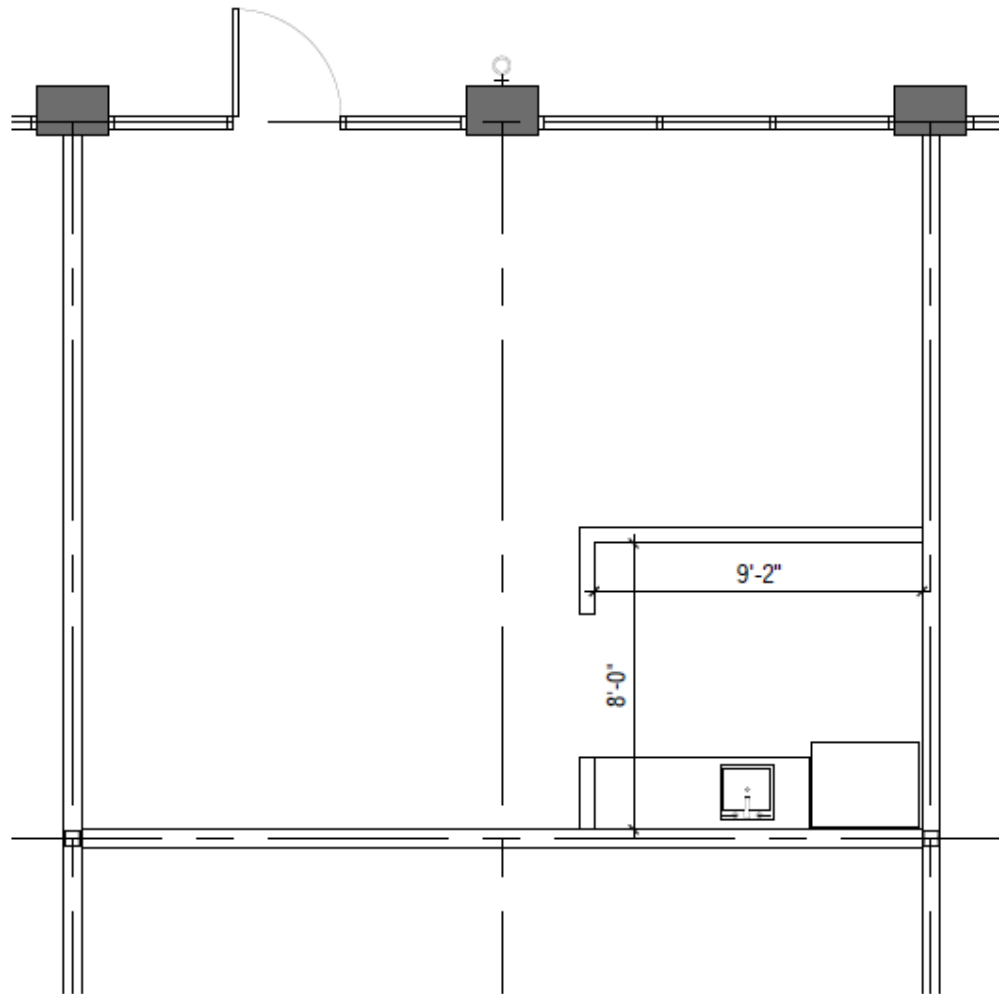

THE CENTER | Office Space For Lease

201 E. Southern Avenue, Tempe, AZ 85282

Suite 109 (+/- 500 SF)

Page 5