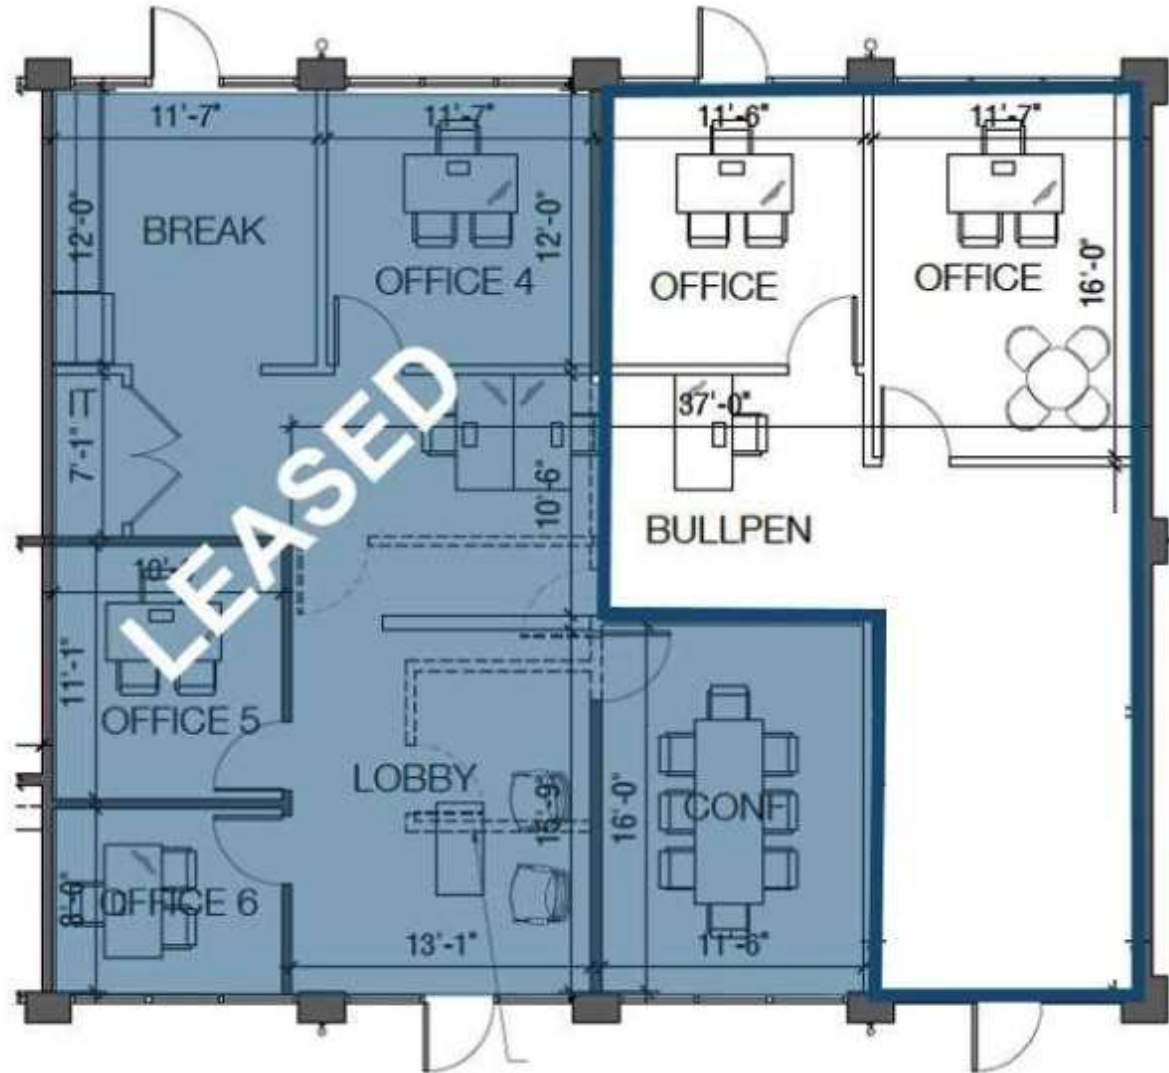

THE CENTER | Office Space For Lease

201 E. Southern Avenue, Tempe, AZ 85282

Suite 207 B Floor Plan