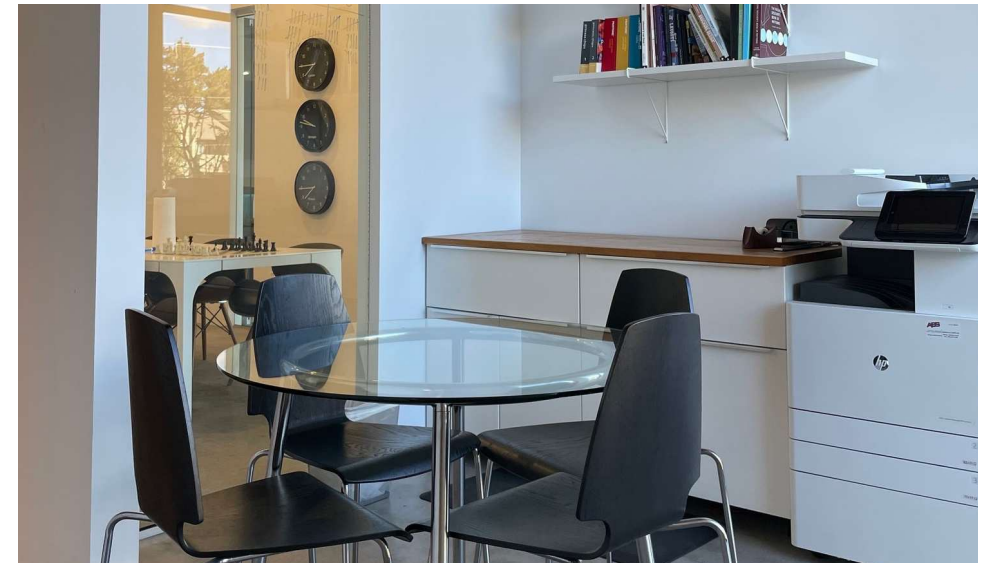

THE CENTER | Office Space For Lease

201 E. Southern Avenue, Tempe, AZ 85282