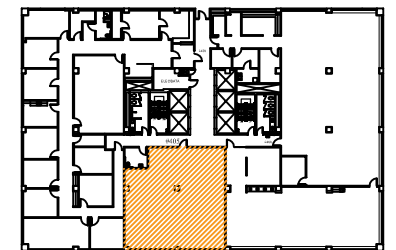

Suite 405
 SCALE: 1/8" = 1'-0"
 (11x17)

1,941 RSF

*Note That All Dimensions Are Approximate and subject to change without notice

Legend:

Key Plan

no.	issue	date

Title:
Fourth Floor

Scale: 1/8" = 1'-0"	 OLYMBEC USA 80 Monroe Avenue, Suite L-7 Memphis, TN, 38103 Tel: 1-888-OLYMBEC WWW.OLYMBEC.COM
Drawn By:	
Date:	
Project Name and Location:	
1407 Union Avenue Memphis, TN 38104 Suite/Room # Suite #405	