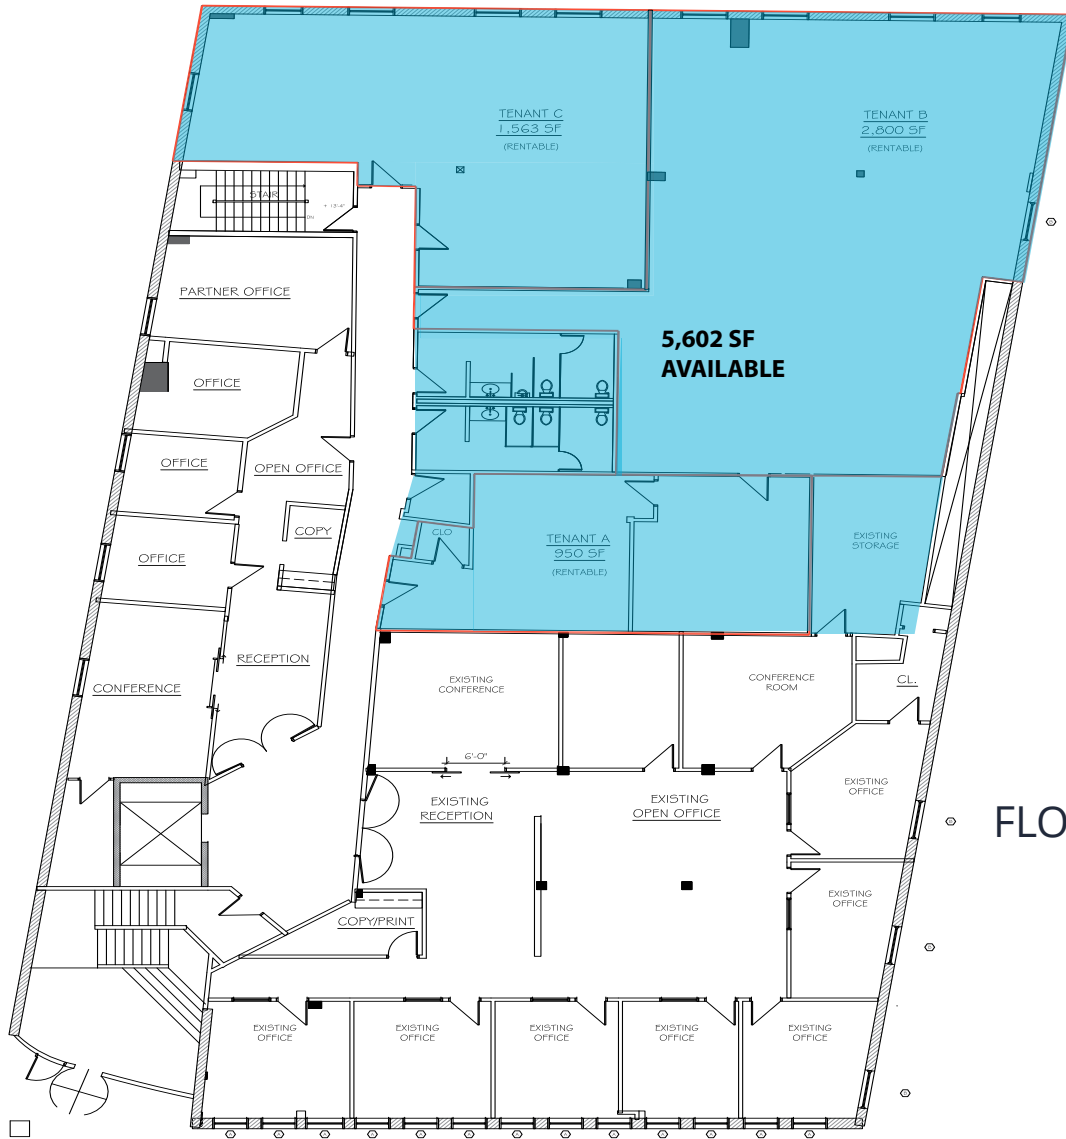

977

Farmington Ave

FLOOR PLAN
5,602 SF

For further information, please contact:

Andrew Filler, Principal

+1 (860) 327-8302

andrew.filler@avisonyoung.com

225 Asylum Street, 16th Floor | Hartford, CT 06103

**AVISON
YOUNG**