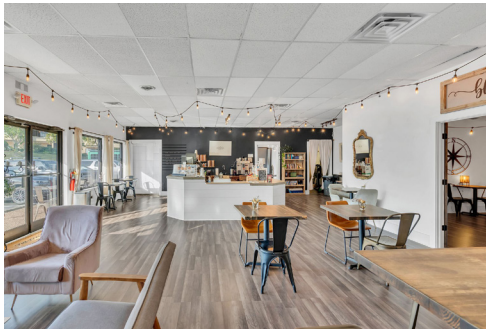

160-162 BELLE FOREST CIRCLE

NASHVILLE, TN 37221 — RETAIL / F&B / OFFICE 2,000–4,000 SF FOR LEASE

PROPERTY OVERVIEW

160-162 BELLE FOREST CIRCLE // NASHVILLE, TN 37221

- **For Lease**
- **2,000-4,000 SF**
- **Lease Structure:** NNN
- **Property Type:** Retail/F&B/Office
- **Available Date:** March 1, 2025
- **Suite 160:** Church (open retail space)
- **Suite 162:** Coffee Shop (F&B/retail space)
- Spaces can be leased together or separately