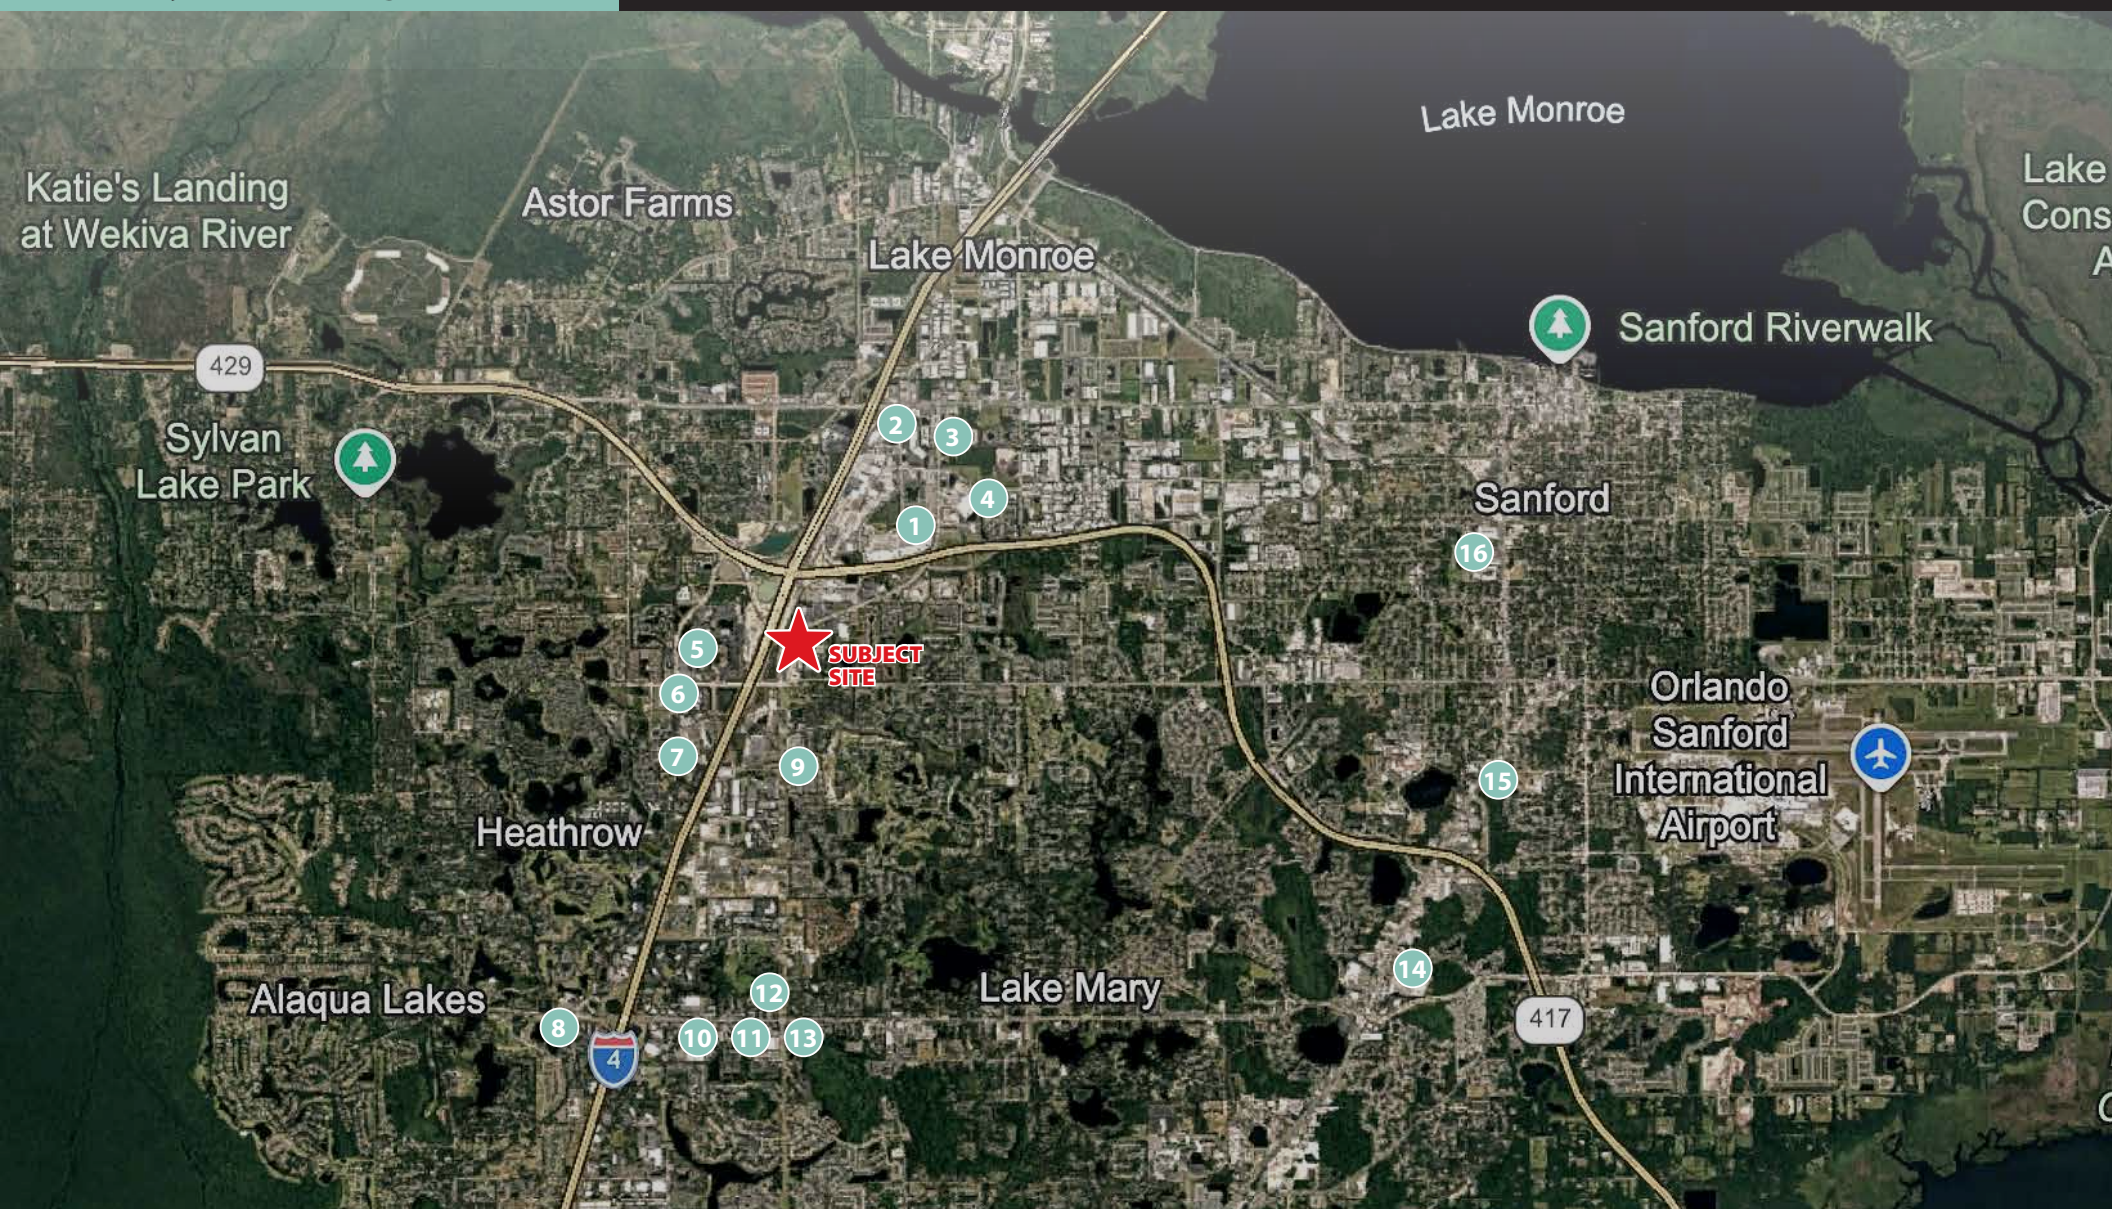

1. **Heathrow Woods:** Considered the premier neighborhood in Lake Mary with 185 custom homes on 1+ acre lots, often exceeding \$2M–\$3M.
2. **Alaqua Lakes:** A highly exclusive, 24-hour manned gated community known for luxury homes and a Tom Fazio-designed golf course.
3. **Magnolia Plantation:** A large, prestigious gated golf community located on the Markham Woods Road corridor.
4. **Steeple Chase:** A newer, high-end gated community by Taylor Morrison featuring custom, luxury homes.
5. **Chestnut Hill at Heathrow:** One of the most expensive sub-neighborhoods within the wider Heathrow community.
6. **Reserve at Heathrow:** Exclusive section within the Heathrow community known for high-end, estate-style homes.
7. **Island Club at Heathrow:** A high-value gated enclave located within the master-planned Heathrow community.
8. **Breckenridge Heights at Heathrow:** Another top-tier sub-division within the gated Heathrow community.
9. **Alaqua:** The original prestigious, older neighbor to Alaqua Lakes, featuring large, exclusive estates.
10. **Stonebridge at Heathrow:** A well-regarded, upscale subdivision within the Heathrow development.

- | | | | |
|---|-----------------------------|-----------------------------|-------------------------------|
| 1. Marketplace at Seminole Towne Center | 5. Colonial TownPark | 9. Cornerstone at Lake Mary | 13. Lake Mary Village |
| 2. Towne Center Plaza | 6. Park Place | 10. Lake Mary Centre | 14. Seminole Centre |
| 3. Gateway Plaza | 7. Central Parc at Heathrow | 11. Shoppes of Lake Mary | 15. Pinecrest Shopping Center |
| 4. The Fountains Market Place | 8. Shoppes at Oakmonte | 12. Lake Mary Plaza | 16. Sanford Towne Square |