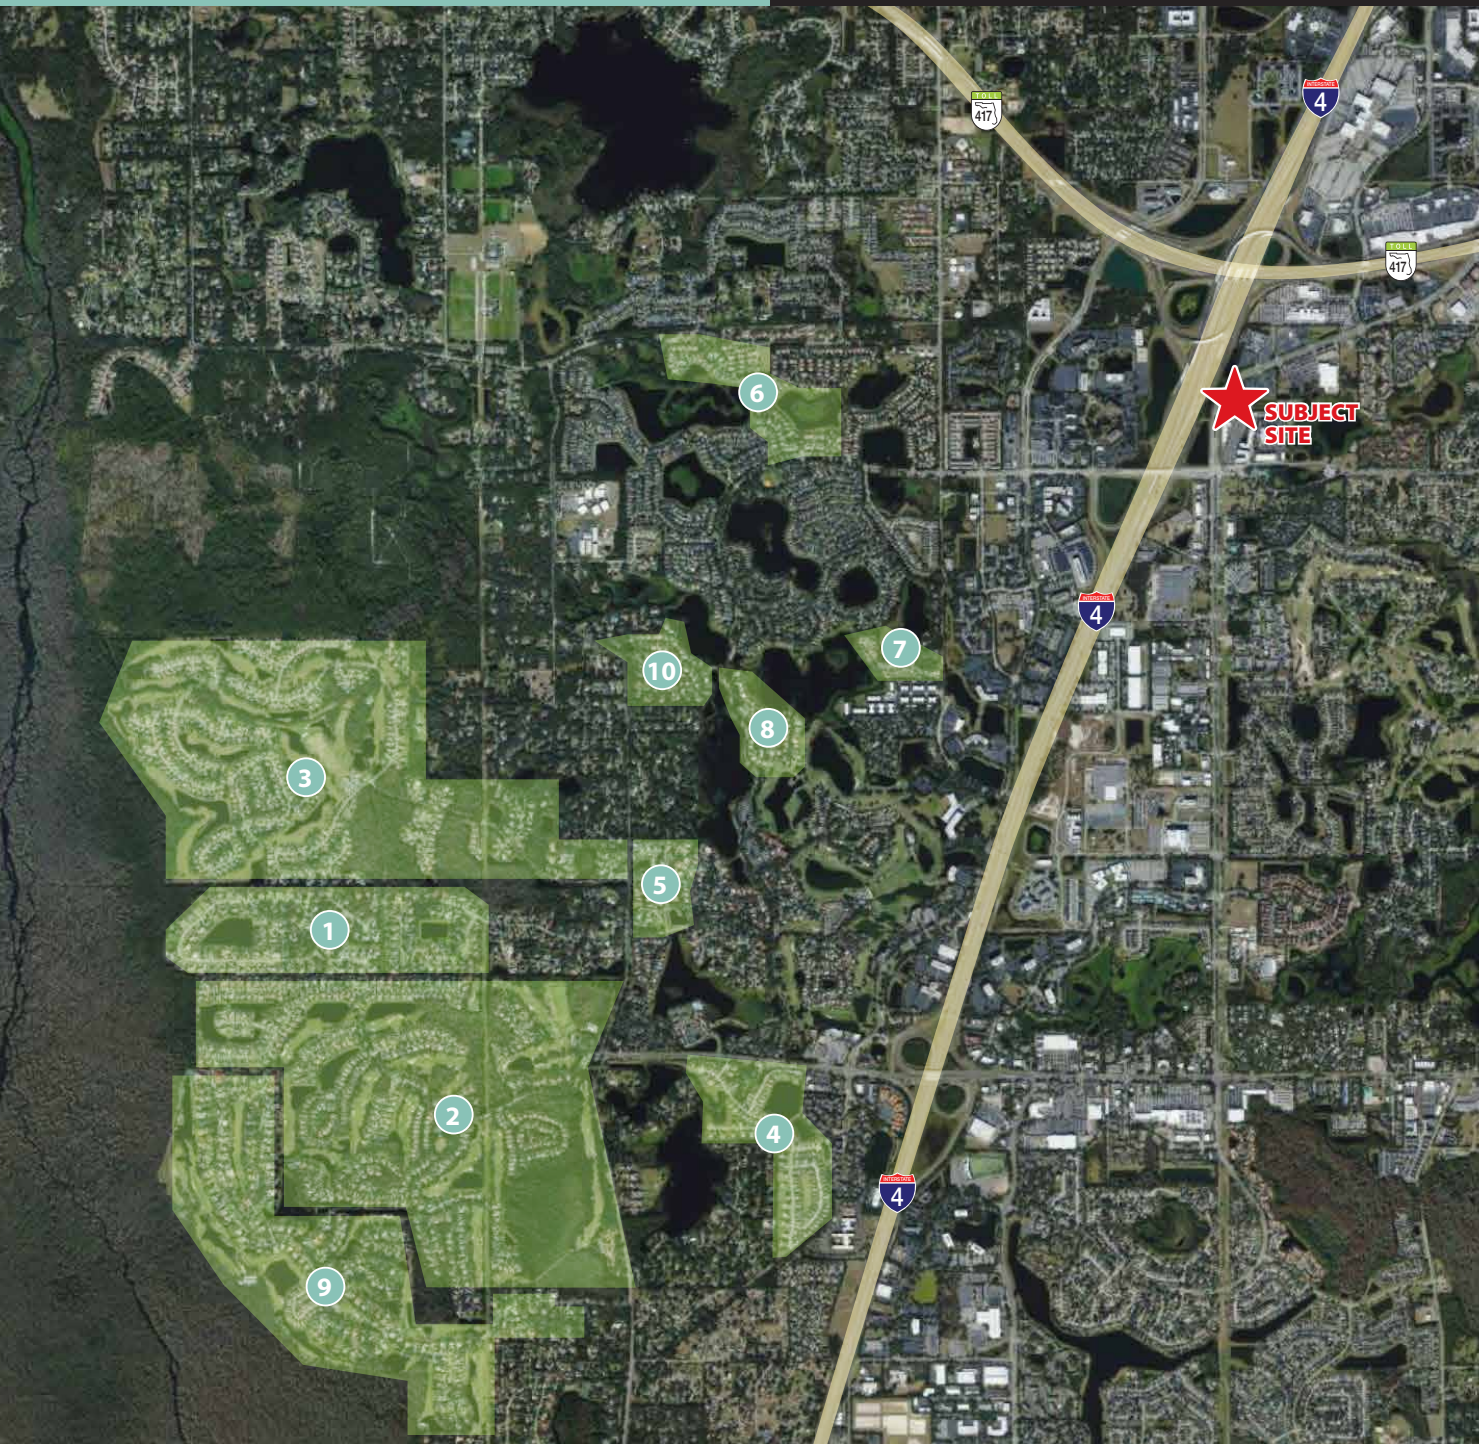

1. **Heathrow Woods:** Considered the premier neighborhood in Lake Mary with 185 custom homes on 1+ acre lots, often exceeding \$2M–\$3M.
2. **Alaqua Lakes:** A highly exclusive, 24-hour manned gated community known for luxury homes and a Tom Fazio-designed golf course.
3. **Magnolia Plantation:** A large, prestigious gated golf community located on the Markham Woods Road corridor.
4. **Steeple Chase:** A newer, high-end gated community by Taylor Morrison featuring custom, luxury homes.
5. **Chestnut Hill at Heathrow:** One of the most expensive sub-neighborhoods within the wider Heathrow community.
6. **Reserve at Heathrow:** Exclusive section within the Heathrow community known for high-end, estate-style homes.
7. **Island Club at Heathrow:** A high-value gated enclave located within the master-planned Heathrow community.
8. **Breckenridge Heights at Heathrow:** Another top-tier sub-division within the gated Heathrow community.
9. **Alaqua:** The original prestigious, older neighbor to Alaqua Lakes, featuring large, exclusive estates.
10. **Stonebridge at Heathrow:** A well-regarded, upscale subdivision within the Heathrow development.

- | | | | |
|---|-----------------------------|-----------------------------|-------------------------------|
| 1. Marketplace at Seminole Towne Center | 5. Colonial TownPark | 9. Cornerstone at Lake Mary | 13. Lake Mary Village |
| 2. Towne Center Plaza | 6. Park Place | 10. Lake Mary Centre | 14. Seminole Centre |
| 3. Gateway Plaza | 7. Central Parc at Heathrow | 11. Shoppes of Lake Mary | 15. Pinecrest Shopping Center |
| 4. The Fountains Market Place | 8. Shoppes at Oakmonte | 12. Lake Mary Plaza | 16. Sanford Towne Square |