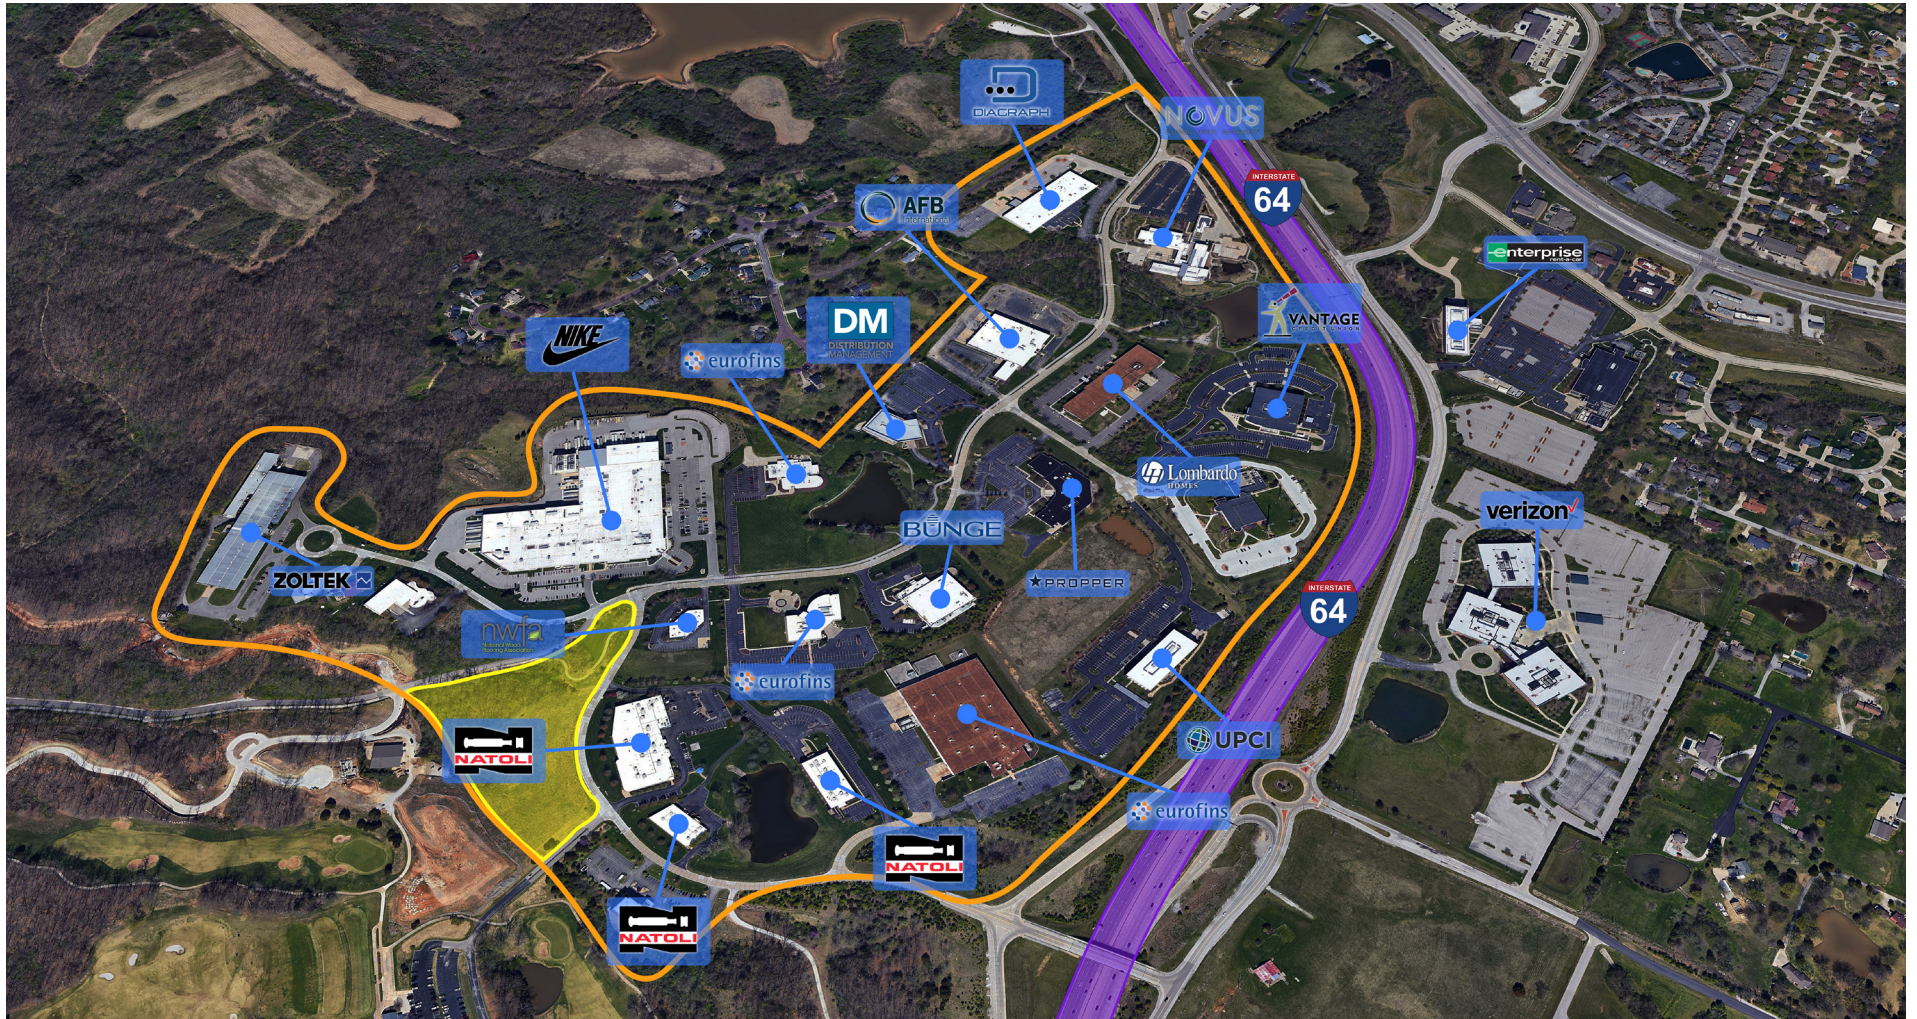

LOCATION

For more information, please get in touch.

Mike Carlson, SIOR, CCIM
Principal
314 785 7696
mike.carlson@avisonyoung.com

Ben Albers, SIOR
Senior Vice President
314 785 7695
ben.albers@avisonyoung.com

Jay Travis
Vice President
314 785 7697
jay.travis@avisonyoung.com

**AVISON
YOUNG**