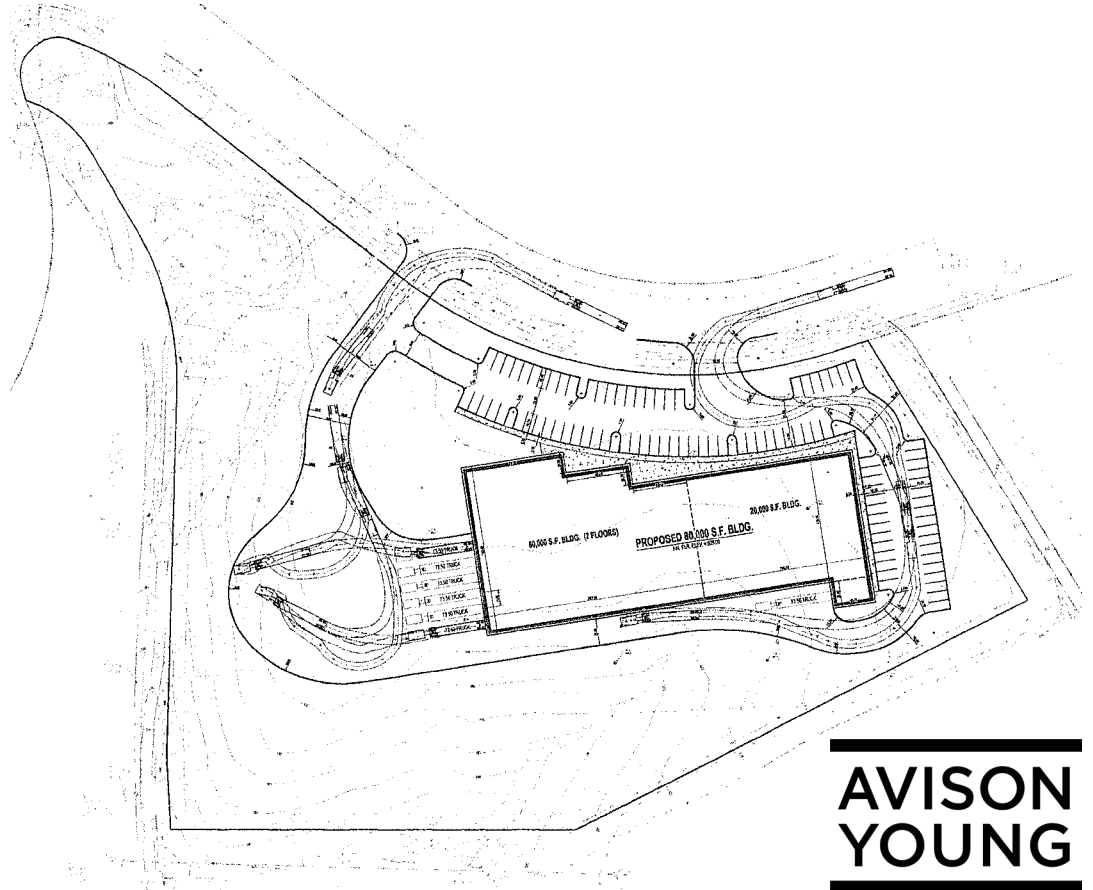

# Missouri Research Park Cir - Lot 34

ST. CHARLES, MO 63304

**Size**

8.02 AC (349,555 SF)

**Price**

\$1,804,500 (\$225,000/AC)

**Zoning**

High tech corridor district