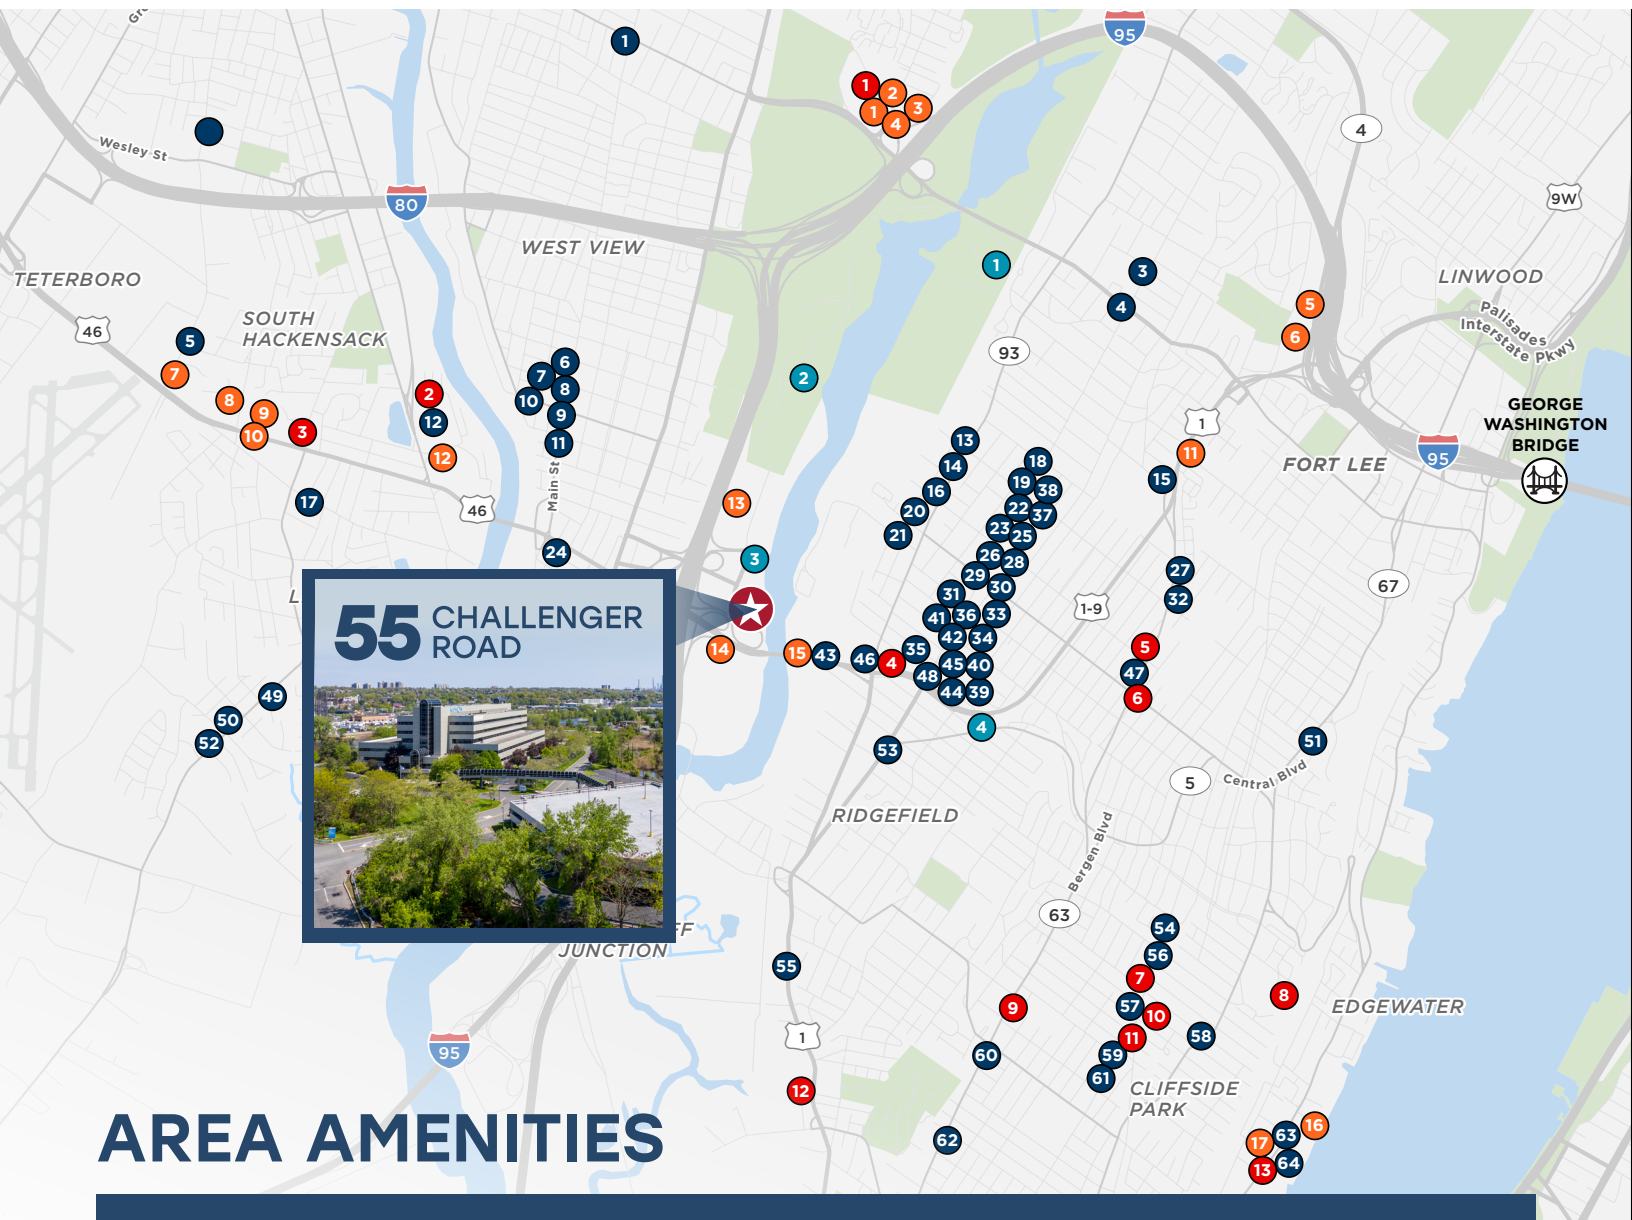

# AREA AMENITIES

## HOTELS

14. Marriott
15. Hampton Inn & Suites
16. Homewood Suites
17. Hampton Inn By Hilton
18. Hyatt Place
19. DoubleTree by Hilton
20. Travelodge
21. Knights Inn
22. Congress Inn

23. Horizon Inn
24. Skyview Motel
25. Rodeway Inn Capri
26. Hilton Garden Inn
27. Hampton Inn
28. Days Inn
29. Comfort Inn
30. Hotel SoJo

## POINTS OF INTEREST

31. Overpeck County Park
32. Overpeck County Park Amphitheater
33. AMC Ridgefield Park 12
34. 21 Golf Range

## RESTAURANTS

36. Peck Peck Korean Fried Chicken
37. I Gemelli Ristorante
38. Choo Choo Train
39. Fontana Tritone
40. Foodies
41. Bob-O's Cheesesteaks
42. MK Valencia
43. Roll House Dragon
44. Wahizza