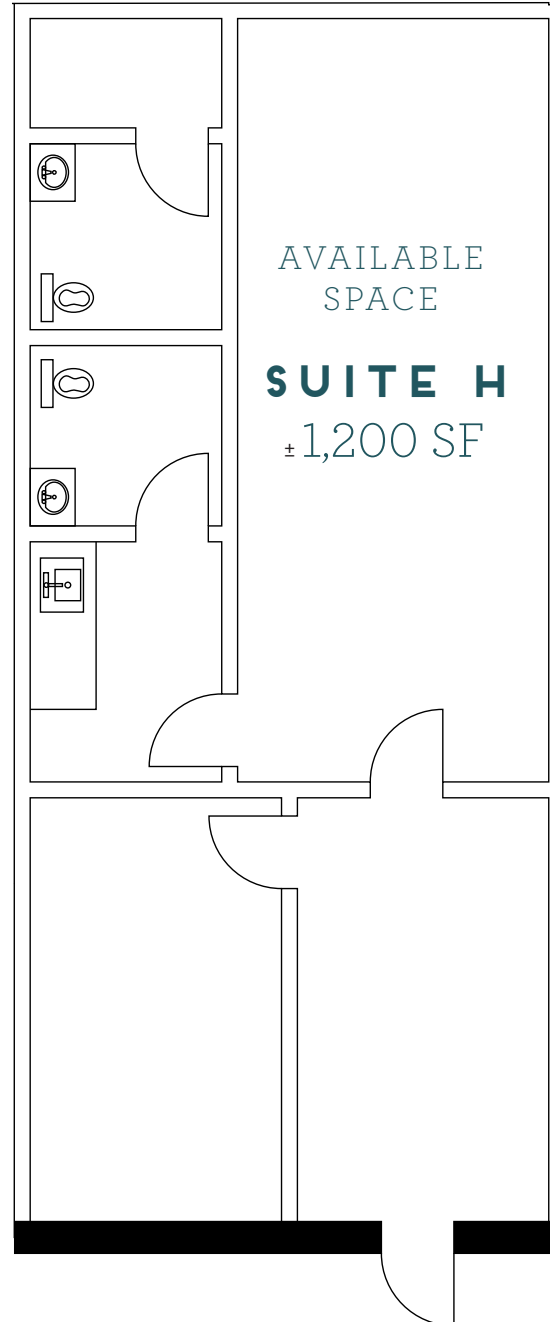

# 128 TALBERT ROAD | SUITE H

**AVAILABLE SPACE:**  
± 1,200 SF Total

**ZONING:** Highway Business

**SUITE SIZE:** 1,200 SF | 100% Office

**FIRE PROTECTION:** Wet

**PARKING RATIO:** 2.5 spaces / 1,000 SF

## FEATURES:

- New Class A Office Finishes
- Conference Room
- Private Entrance
- Breakroom With Sink