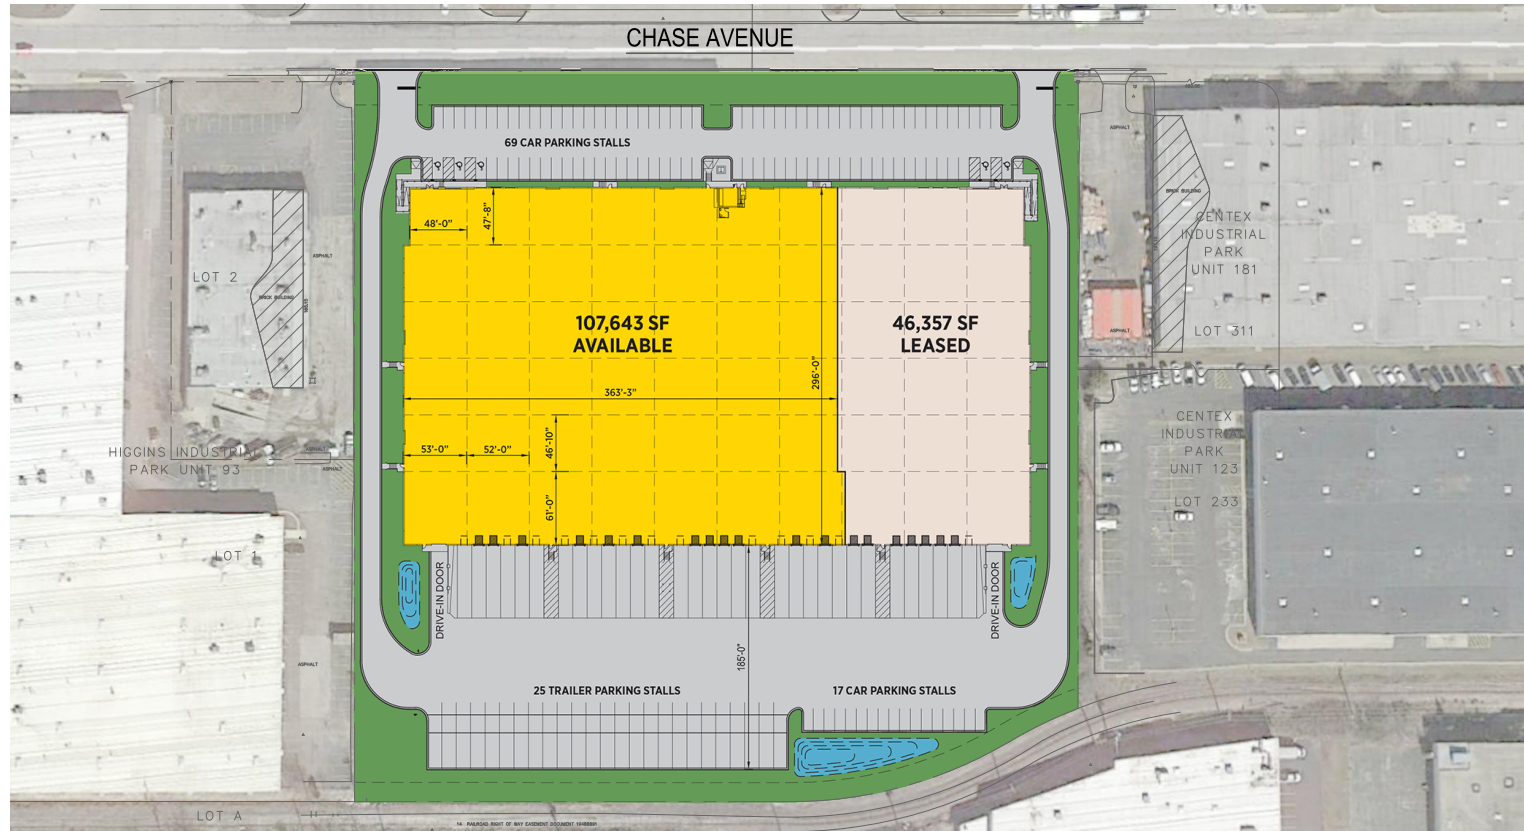

107,643 SF

Industrial Building for Lease | Ready for Occupancy

Developed and managed by:

READY

FOR
OCCUPANCY

32'

CLEAR
HEIGHT

24

901 Chase Ave., Elk Grove Village
SITE PLAN

PREMIER LOCATION

The O'Hare submarket is unique not only due to its close proximity to O'Hare International Airport, but also its central location at the crossroads of Chicago's expressway system. The O'Hare submarket holds the most industrial inventory of all of the Chicagoland submarkets.

Elk Grove Village is home to the nation's largest industrial park, including more than 62 million SF of inventory.

This state-of-the-art industrial building is located in this dense industrial sector of Cook County. The access to labor and major interstates makes 901 Chase Avenue an ideal location for both distributors and manufacturers.

PROPERTY DETAILS

ACRES	8.07
TOTAL BUILDING SF	154,000
AVAILABLE SF	107,643
CLEAR HEIGHT	32'
COLUMN SPACING	46'10" X 52'
SPEED BAY	61' X 52'
EXTERIOR DOCKS	24 (12 EQUIPPED WITH DOCK PACKAGES)
DRIVE IN DOORS	1
TRAILER PARKING	25
CAR PARKING	86 (EXPANDABLE)
OFFICE	TO SUIT
POWER	800 AMP, 480 VOLT, 3-PHASE
LIGHTING	LED WITH MOTION SENSORS
FIRE PROTECTION	ESFR
GREEN BUILDING	LEED CERTIFIED
REAL ESTATE TAXES	NEW CLASS 6B TAX STATUS