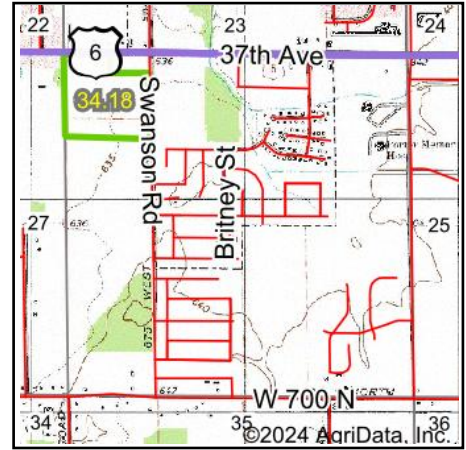

Wetlands Map

State: Indiana
Location: 26-36N-7W
County: Porter
Township: Portage
Date: 12/15/2024

Maps Provided By:

 CUSTOMIZED ONLINE MAPPING
 © AgriData, Inc. 2023 www.AgriDataInc.com

Classification Code	Type	Acres
	Total Acres	0.00