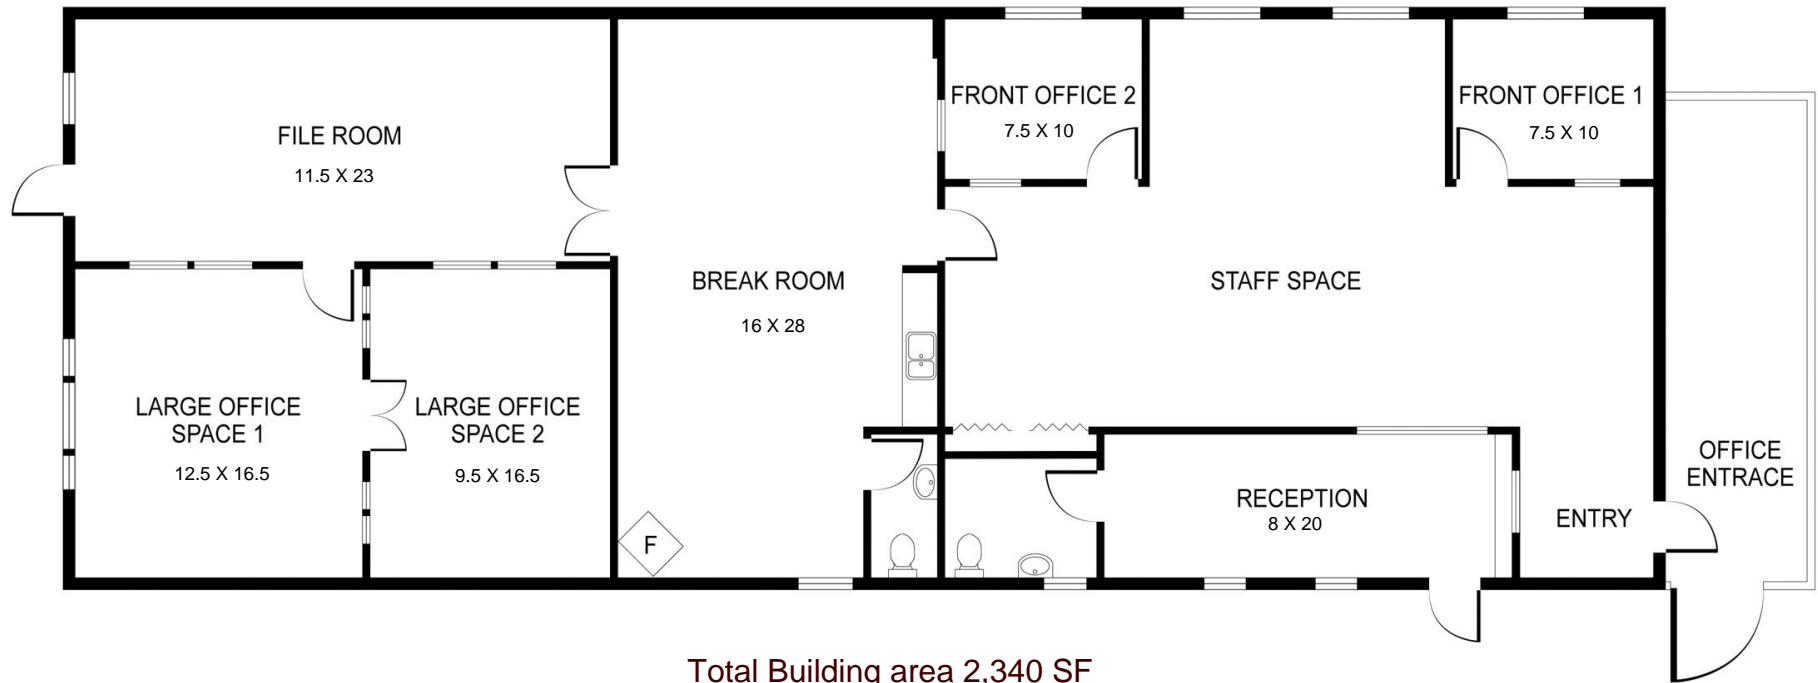

3414 N 27Th Ave, Phoenix, AZ 85017

Floor Plan not to scale - measurements are approximate