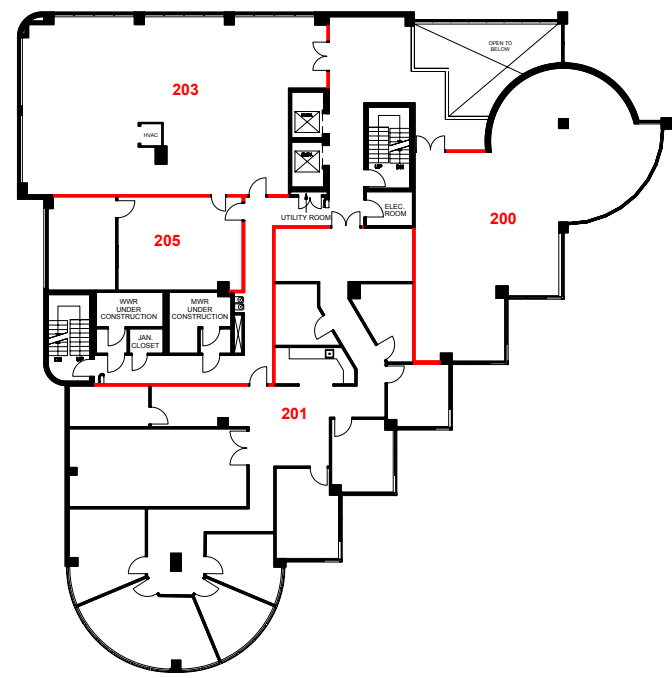

### Singer Island Corporate Center

Version	Created: 02/03/2023
<b>FP1A</b>	Measured: 01/20/2023

2655 North Ocean Drive  
Riviera Beach, Florida, United States

### Floor 02

This work product has been prepared by Extreme Measures Inc. pursuant to a contract with the Client for the sole benefit of and use by the Client. No third party may rely on this work product without the receipt of a reliance letter from Extreme Measures Inc.