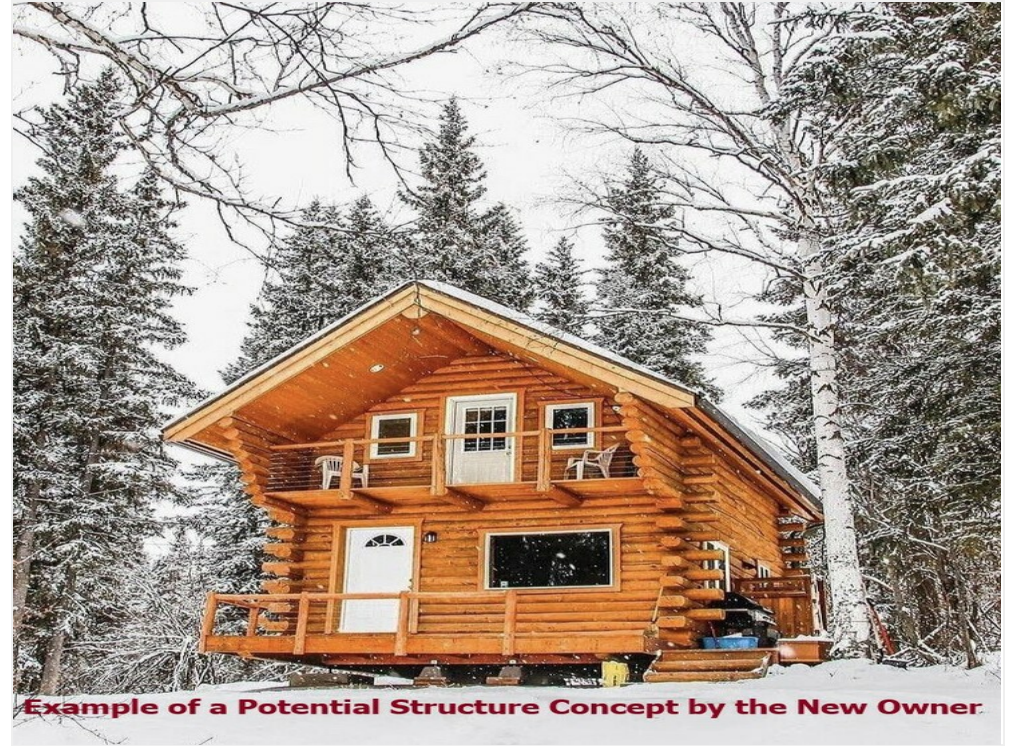

Example of a Potential Structure Concept 2