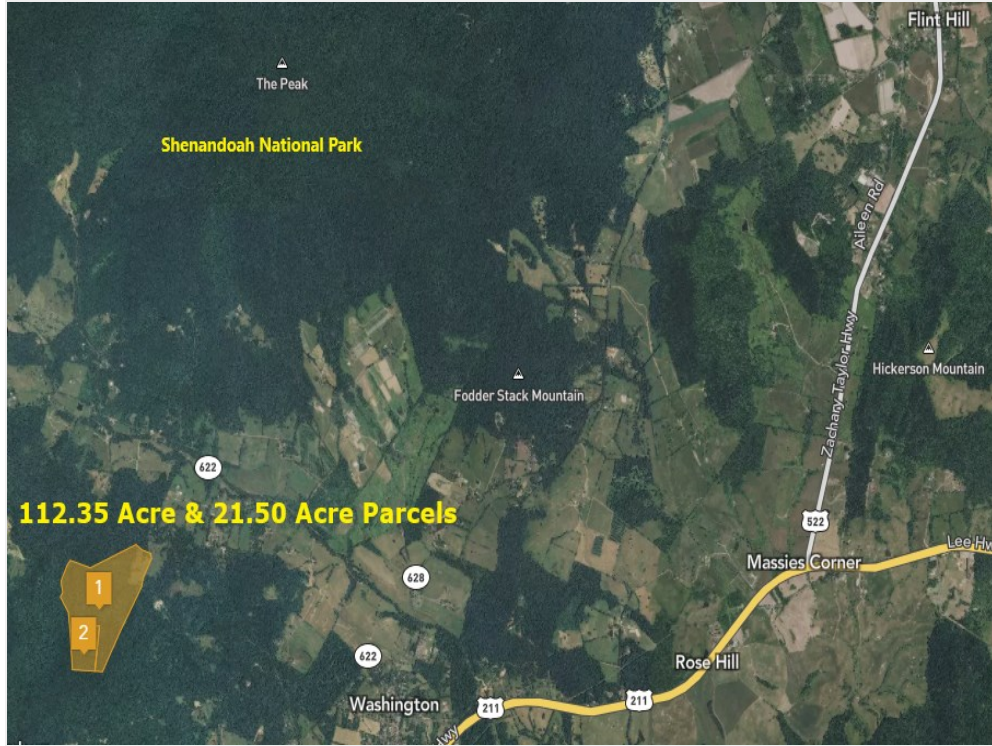

Property Photos

Shenandoah in the background

View

Tranquil Vista a Delightful Slice of Paradise

Little Washington Rappahannock County, Washington, VA 22747

Property Photos

Majestic Walnut Trees

1950s Historic Pullen Farm Picture from The Washington Post

Tranquil Vista a Delightful Slice of Paradise

Little Washington Rappahannock County, Washington, VA 22747

Property Photos

Tranquil Vista Location & ShenandoahNP

Example of a Potential Structure Concept 2

Tranquil Vista a Delightful Slice of Paradise