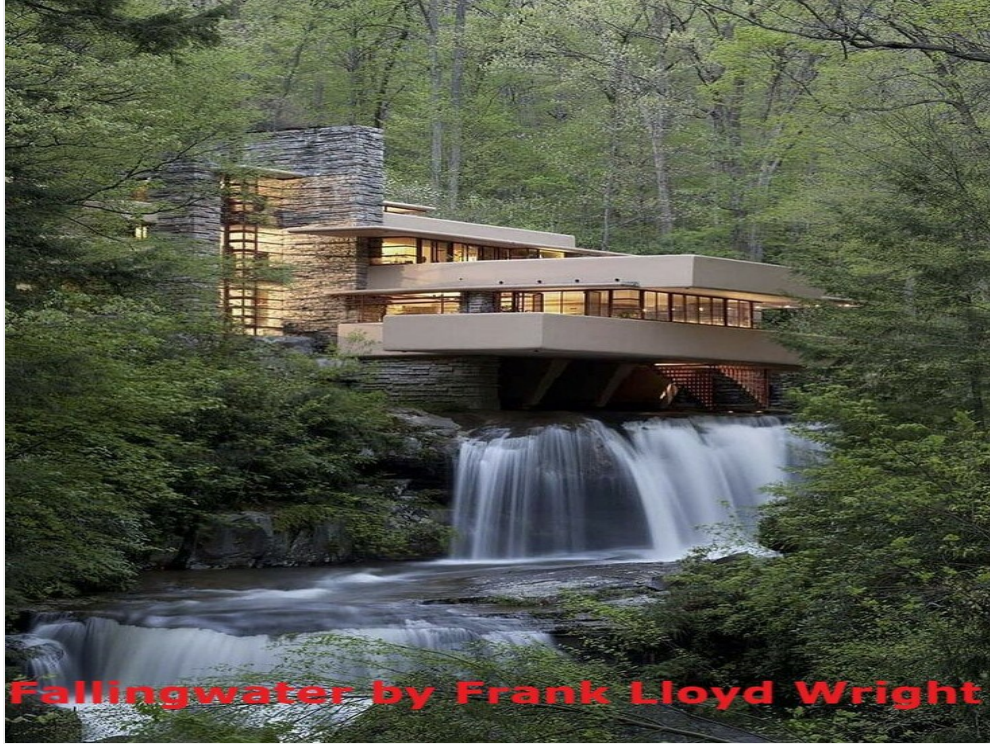

Tranquil Vista a Delightful Slice of Paradise

Little Washington Rappahannock County, Washington, VA 22747

Property Photos

Fallingwater by Frank Lloyd Wright

Fallingwater by Frank Lloyd Wright