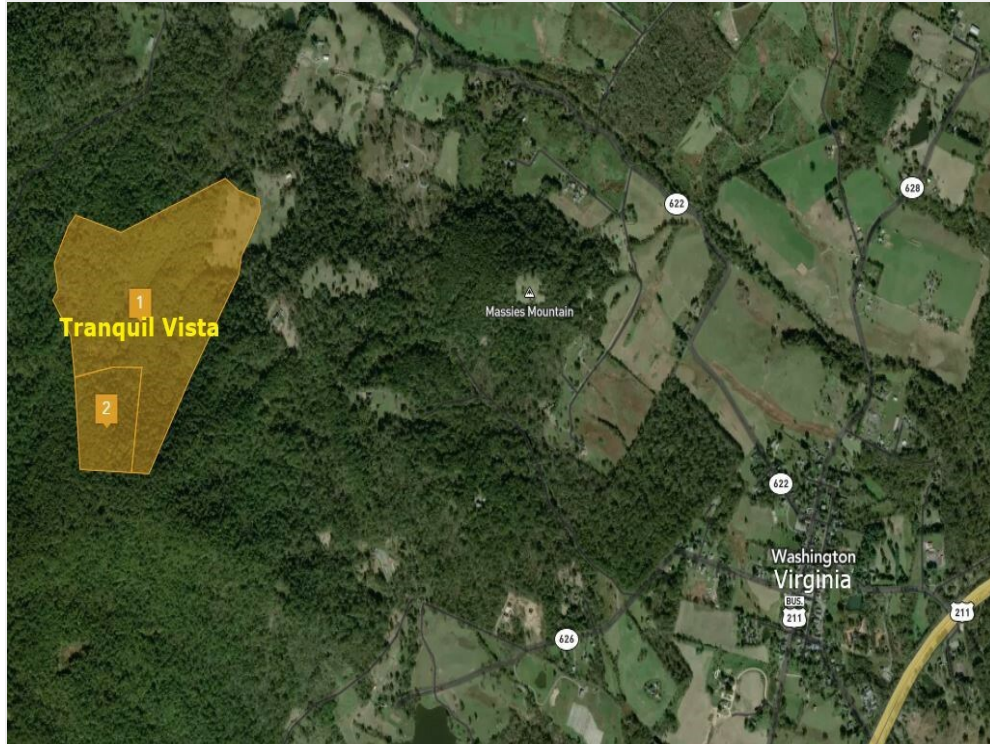

Adjacent Smaller 21.5 Acre Parcel also AVAILABLE for sale.

Minutes from Washington Virginia (Little Washington) in highly sought-after Harris Hollow. 60 miles from Washington DC Beltway.

Tranquil Vista a Delightful Slice of Paradise

Whitetail Deer

Tranquil Vista a Delightful Slice of Paradise

Little Washington Rappahannock County, Washington, VA 22747

Property Photos

0 Jacuzzi in Woods with caption

Potential Structure Concept 7

Tranquil Vista a Delightful Slice of Paradise

Property Photos

Tranquil Concept2

11new

Tranquil Vista a Delightful Slice of Paradise

Little Washington Rappahannock County, Washington, VA 22747

Property Photos

10modern

04

Tranquil Vista a Delightful Slice of Paradise

Little Washington Rappahannock County, Washington, VA 22747

Property Photos

0 Tranquil Vista - Washington Virginia

0000000 IMG_E1376

Tranquil Vista a Delightful Slice of Paradise