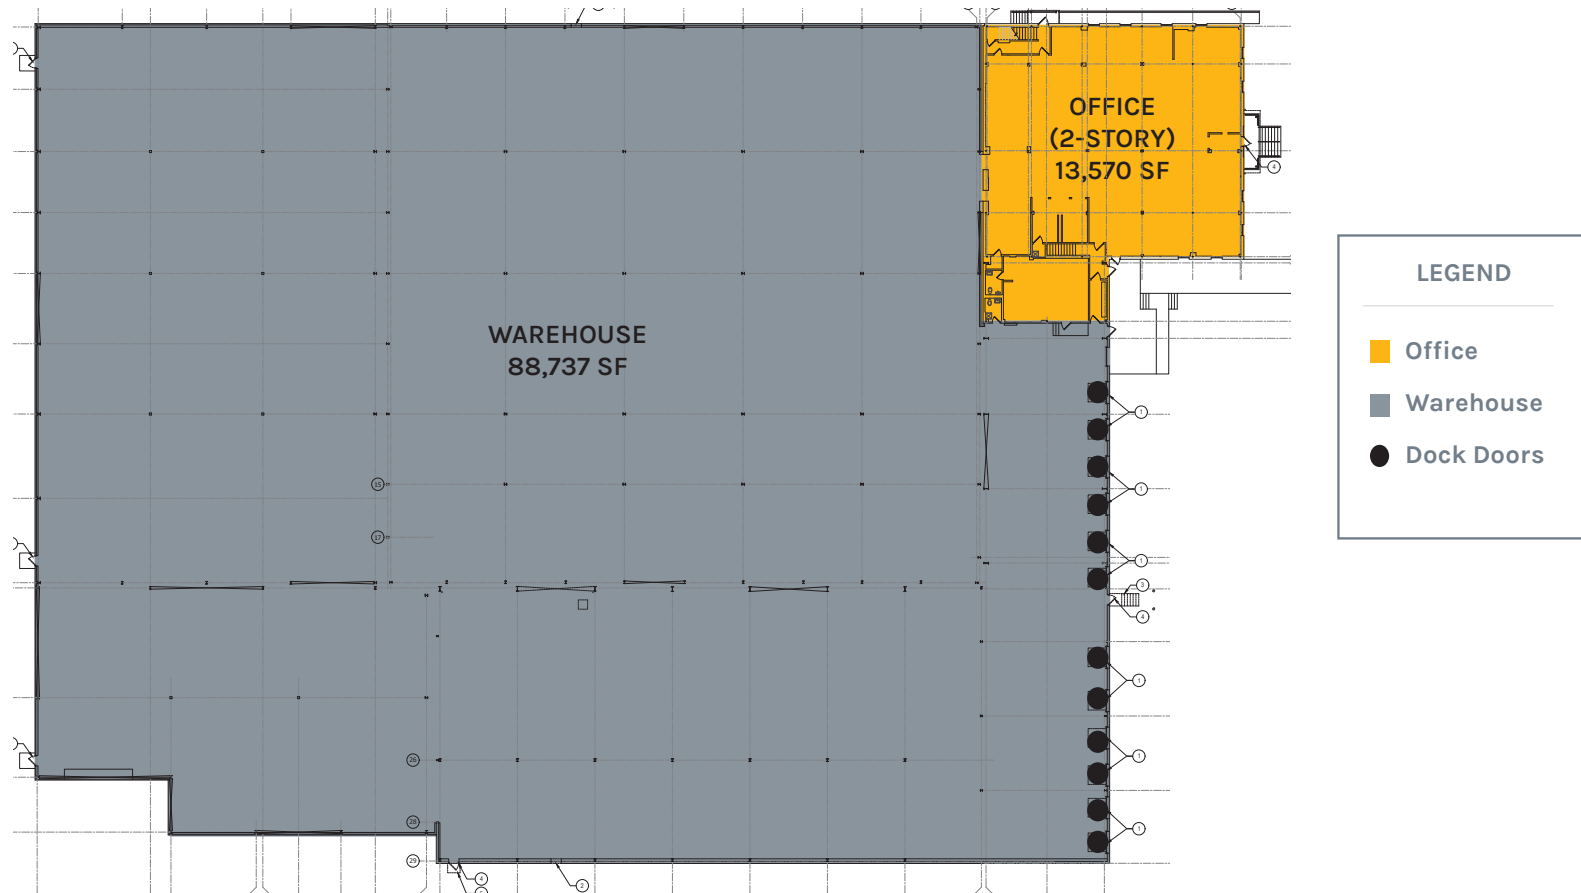

# Property FEATURES

Warehouse - 88,737 SF  
Office (Two-Story) - 13,570 SF  
Clear Height - 24' - 33'  
New ESFR sprinkler system  
New LED lighting in warehouse & office  
New HVAC

New 1,200 amp electrical service  
Loading - 12 Docks with new equipment +  
2 External Platform Positions  
Parking Area - 1.5 Acres  
Site Access - Fully fenced with automatic security  
gate at entrance