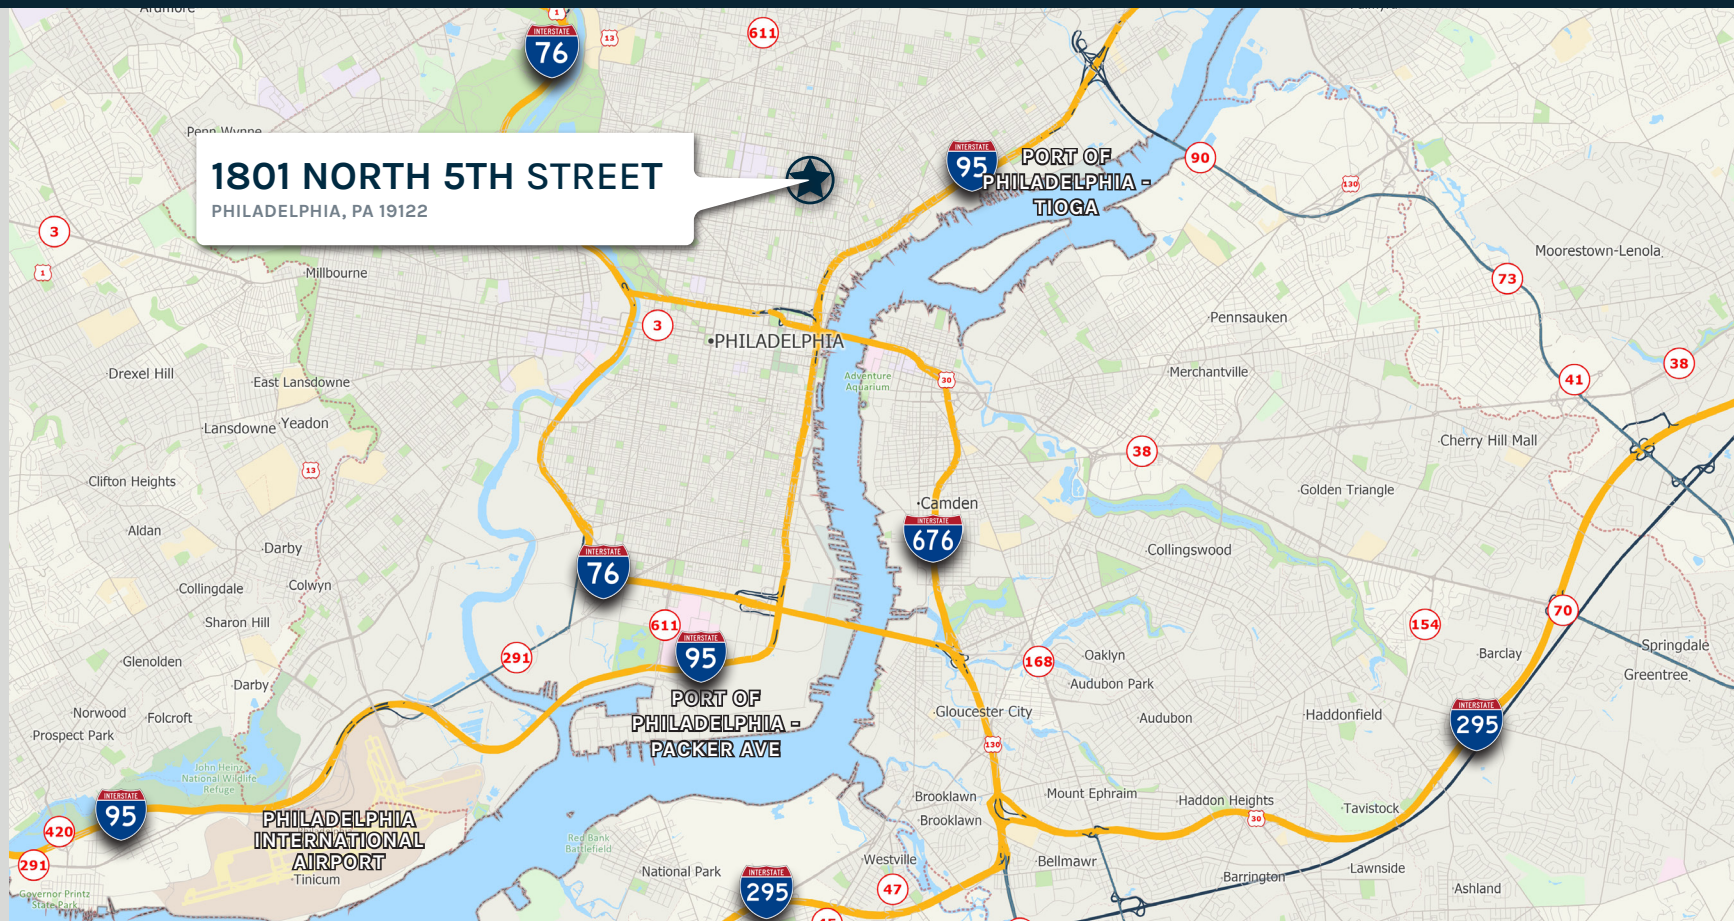

# Location HIGHLIGHTS

2.0 miles to I-95

2.2 miles to I-676

4.3 miles to Port of Philadelphia - Tioga

6.7 miles to Port of Philadelphia - Packer Ave

12.9 miles to Philadelphia Int'l Airport

358,307 population within a 3 mile drive time

305,381 workforce within a 3 mile drive time

732,153 population within a 5 mile drive time

588,366 workforce within a 5 mile drive time

**ARES**  
INDUSTRIAL  
MANAGEMENT