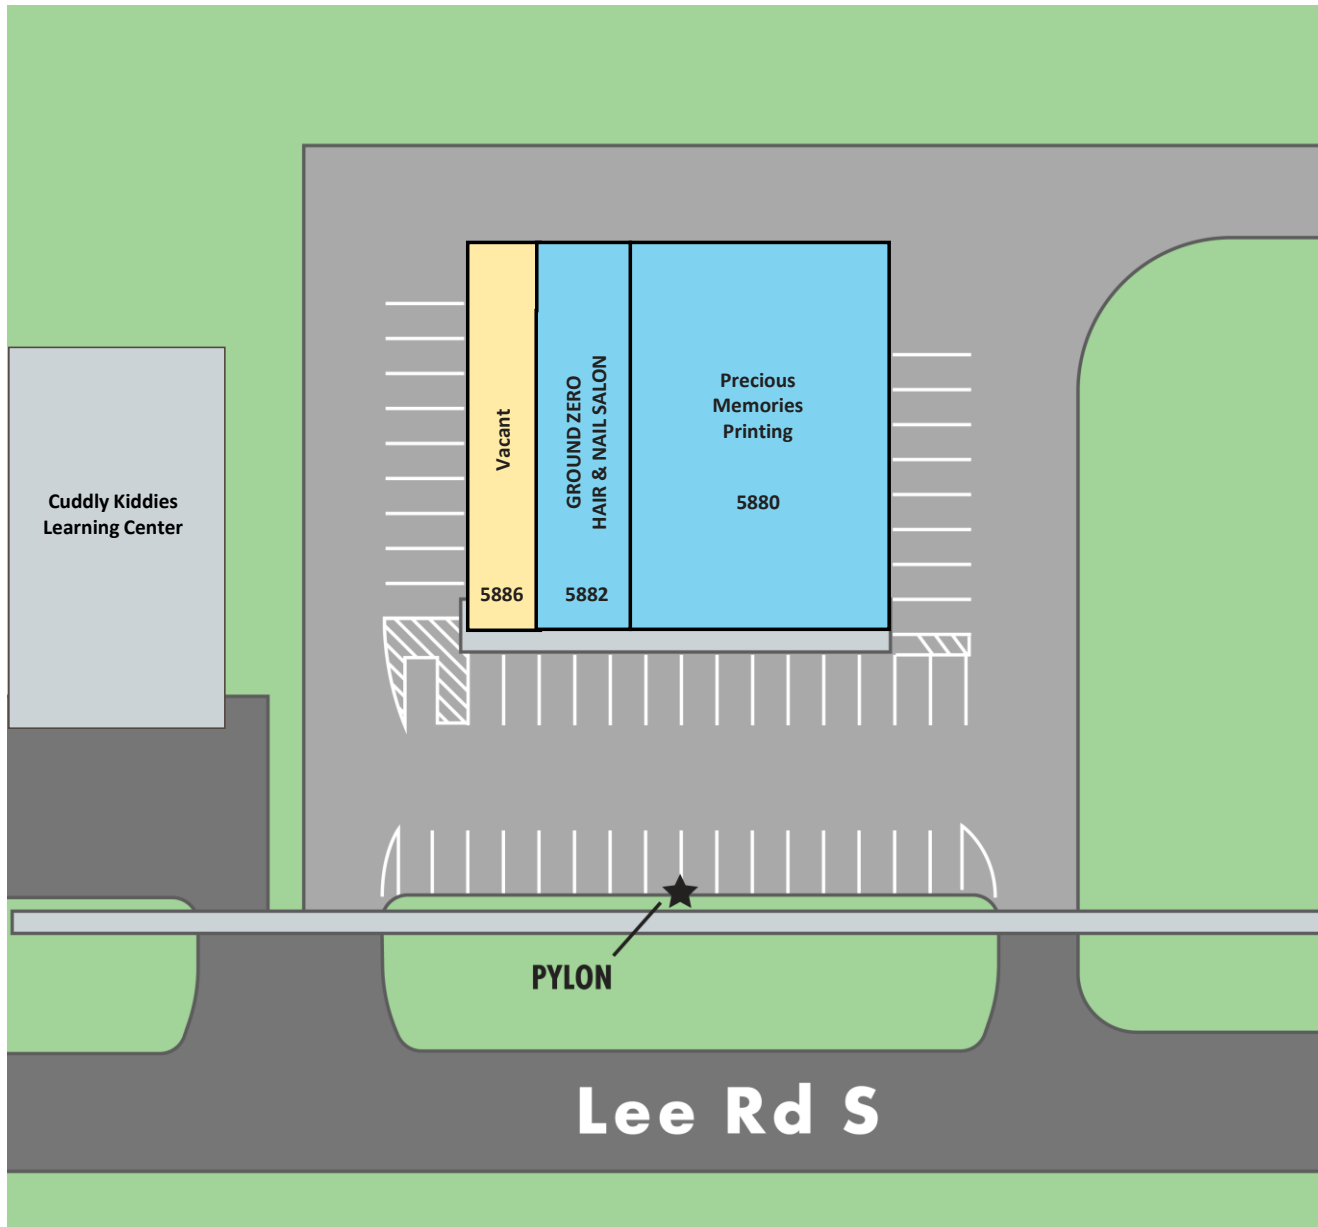

5880 Lee Rd

5880 S. Lee Rd, Maple Heights, OH 44137

UNIT#	TENANT
5886	Vacant
5882	Ground Zero Hair & Nail Salon
5880	Precious Memories Printing