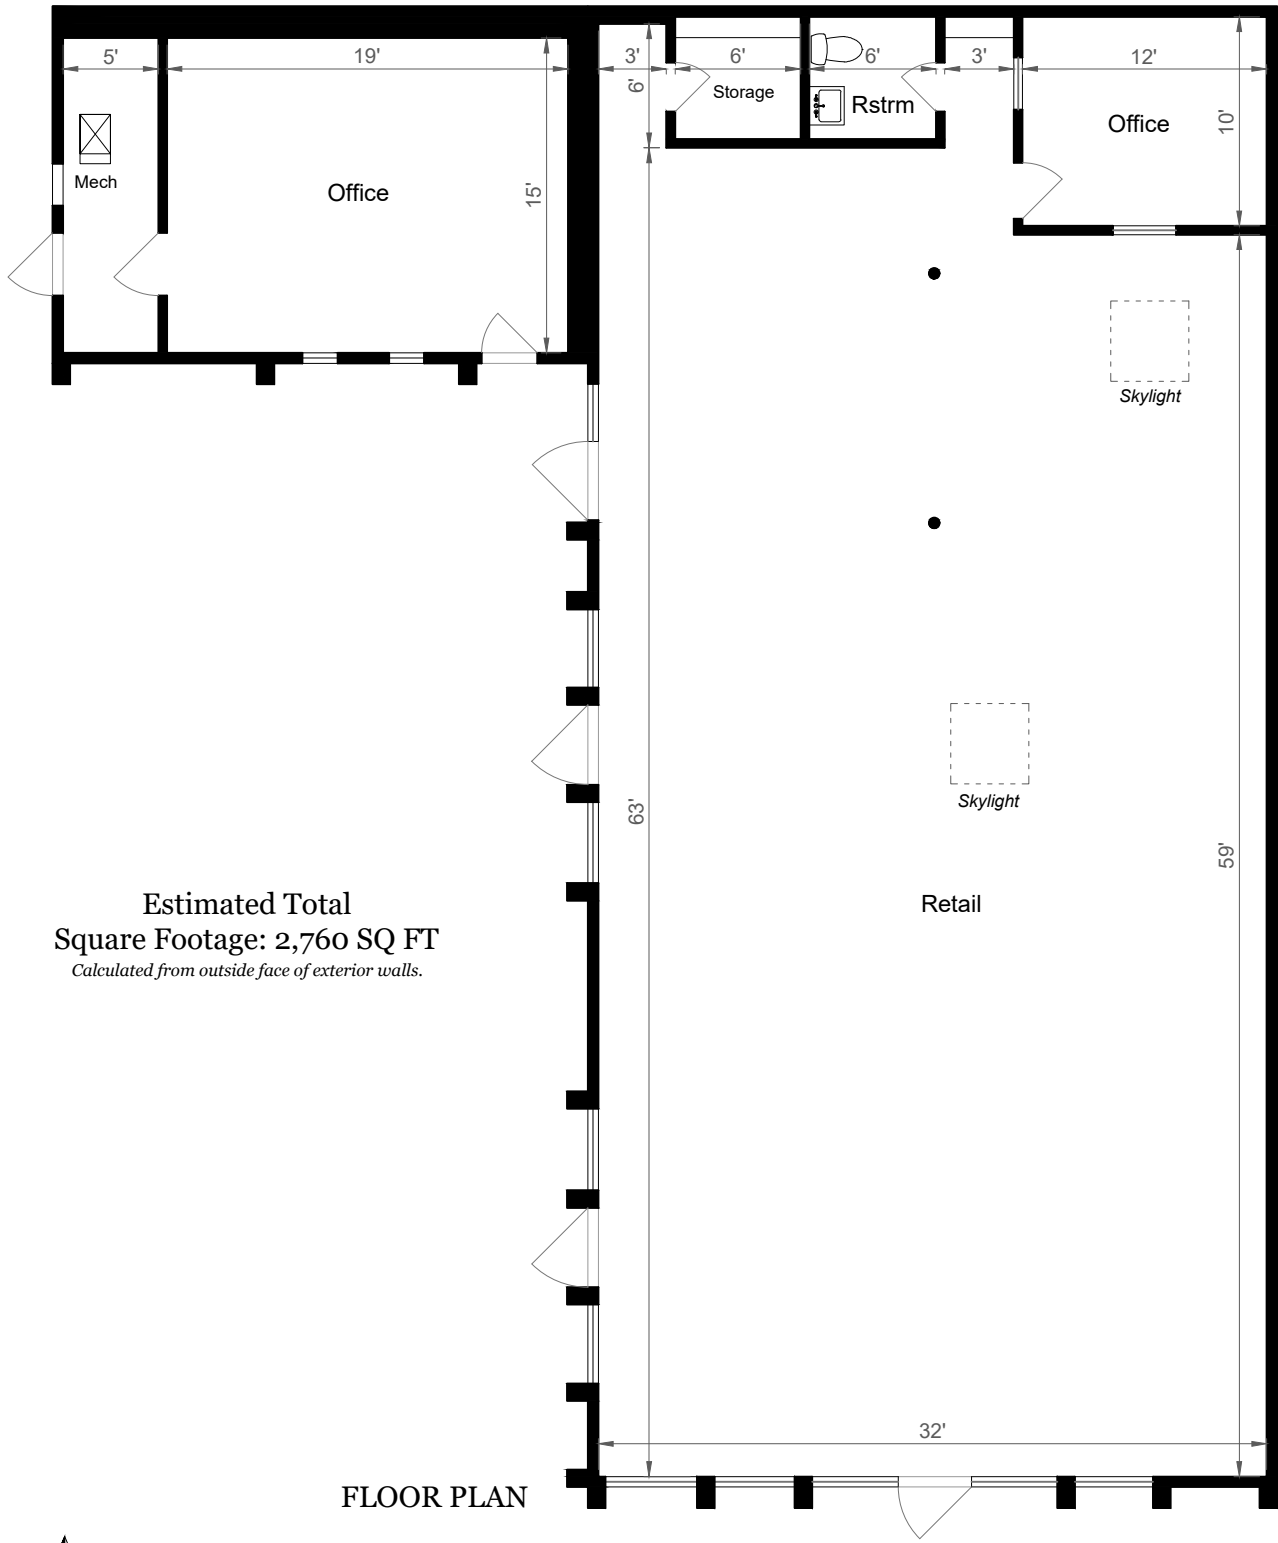

# 20 LINDEN AVENUE

SAN FRANCISCO, CA 94080

Estimated Total  
Square Footage: 2,760 SQ FT  
*Calculated from outside face of exterior walls.*

FLOOR PLAN