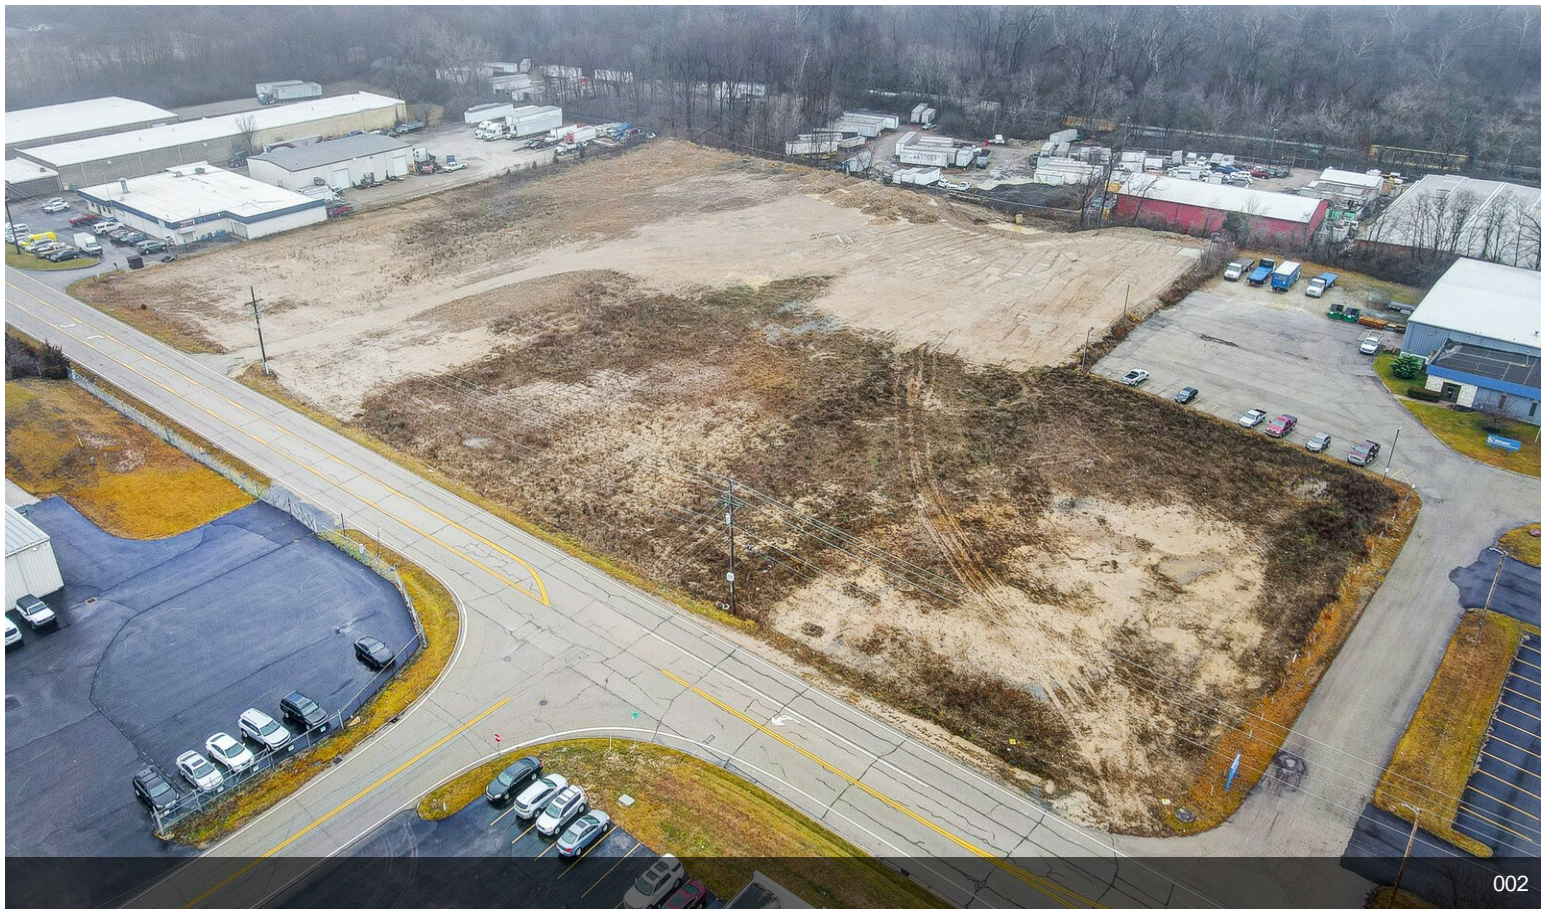

Property Photos

3D 2

002