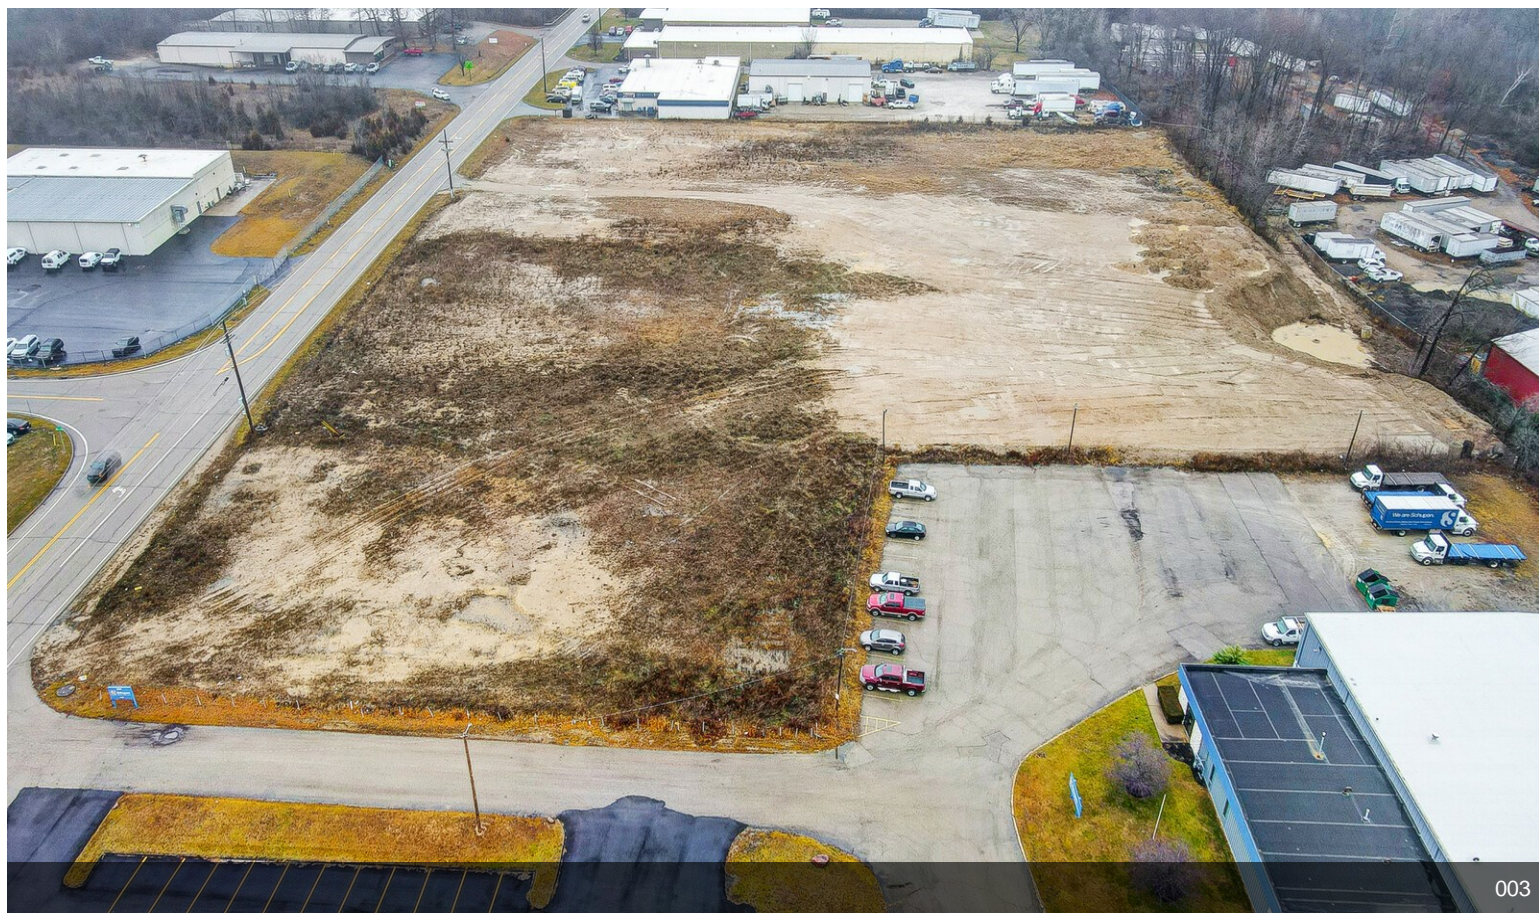

Property Photos

003