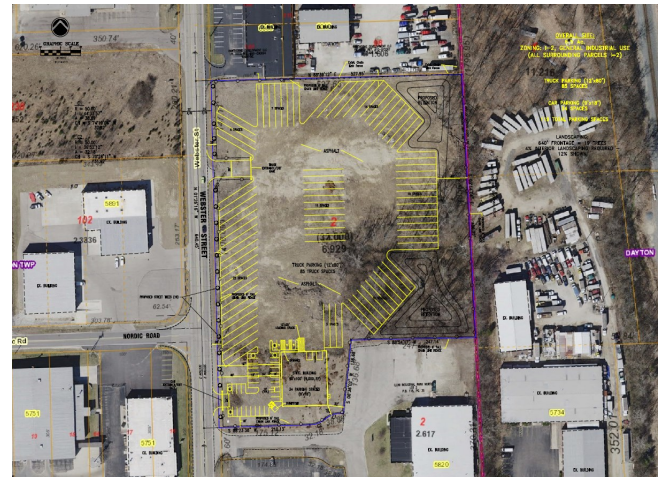

5900 Webster St

\$875,000

This opportunity to develop just under 7 AC, zoned I-2 can be captured now! Located off of the I-75 Needmore Rd. exit, the site is just minutes from the national transit junction of I-75 and I-70. Property is graded and ready for development. Many possible uses are listed on the attached Harrison Township Zoning Resolution. Preliminary site planning/engineer drawings are attached. Buyer to verify intended use with Harrison Township. Please contact Listing Agent Lauren...

Prime investment opportunity....

- Zoned for a wide variety of uses
- Minutes from I/70-I/75 major interchange
- Off I/75 Needmore exit

Price:	\$875,000
Property Type:	Land
Property Subtype:	Industrial
Proposed Use:	Commercial
Sale Type:	Investment
Total Lot Size:	6.93 AC
No. Lots:	1
Zoning Description:	I-2
APN / Parcel ID:	E21-01002-0002

5900 Webster St, Dayton, OH 45414

This opportunity to develop just under 7 AC, zoned I-2 can be captured now! Located off of the I-75 Needmore Rd. exit, the site is just minutes from the national transit junction of I-75 and I-70. Property is graded and ready for development. Many possible uses are listed on the attached Harrison Township Zoning Resolution. Preliminary site planning/engineer drawings are attached. Buyer to verify intended use with Harrison Township. Please contact Listing Agent Lauren Rau, Coldwell Banker Commercial Heritage at #937-815-1380.

3D 1

Ground level view-mc

Property Photos

Downtown map- 2D

Ground level view

Property Photos

Ground level view

Nearby businesses 2D