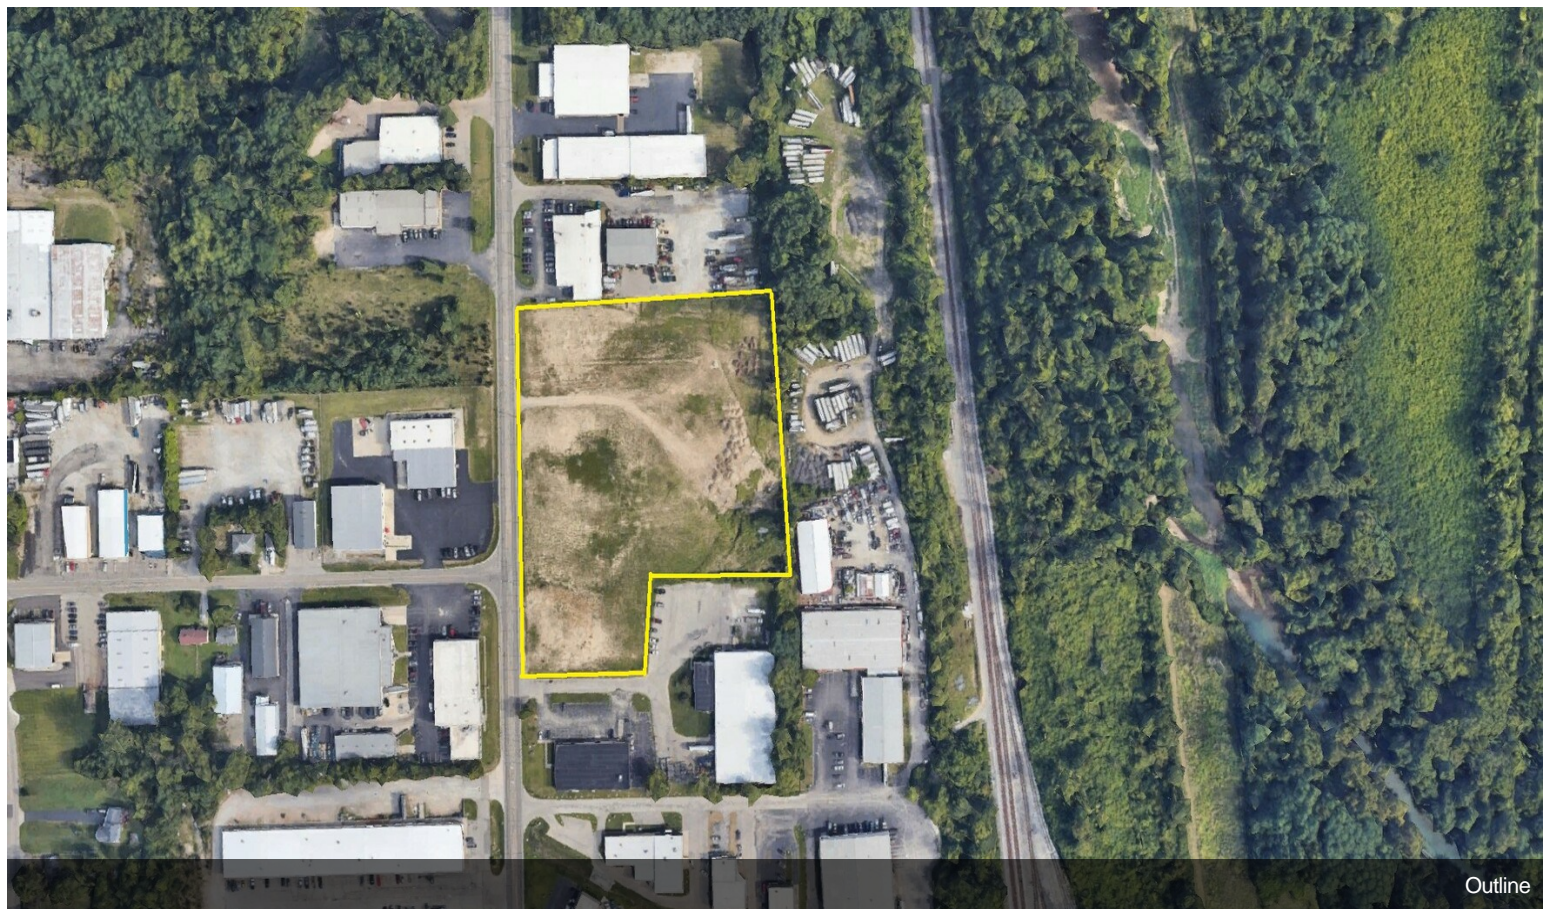

Property Photos