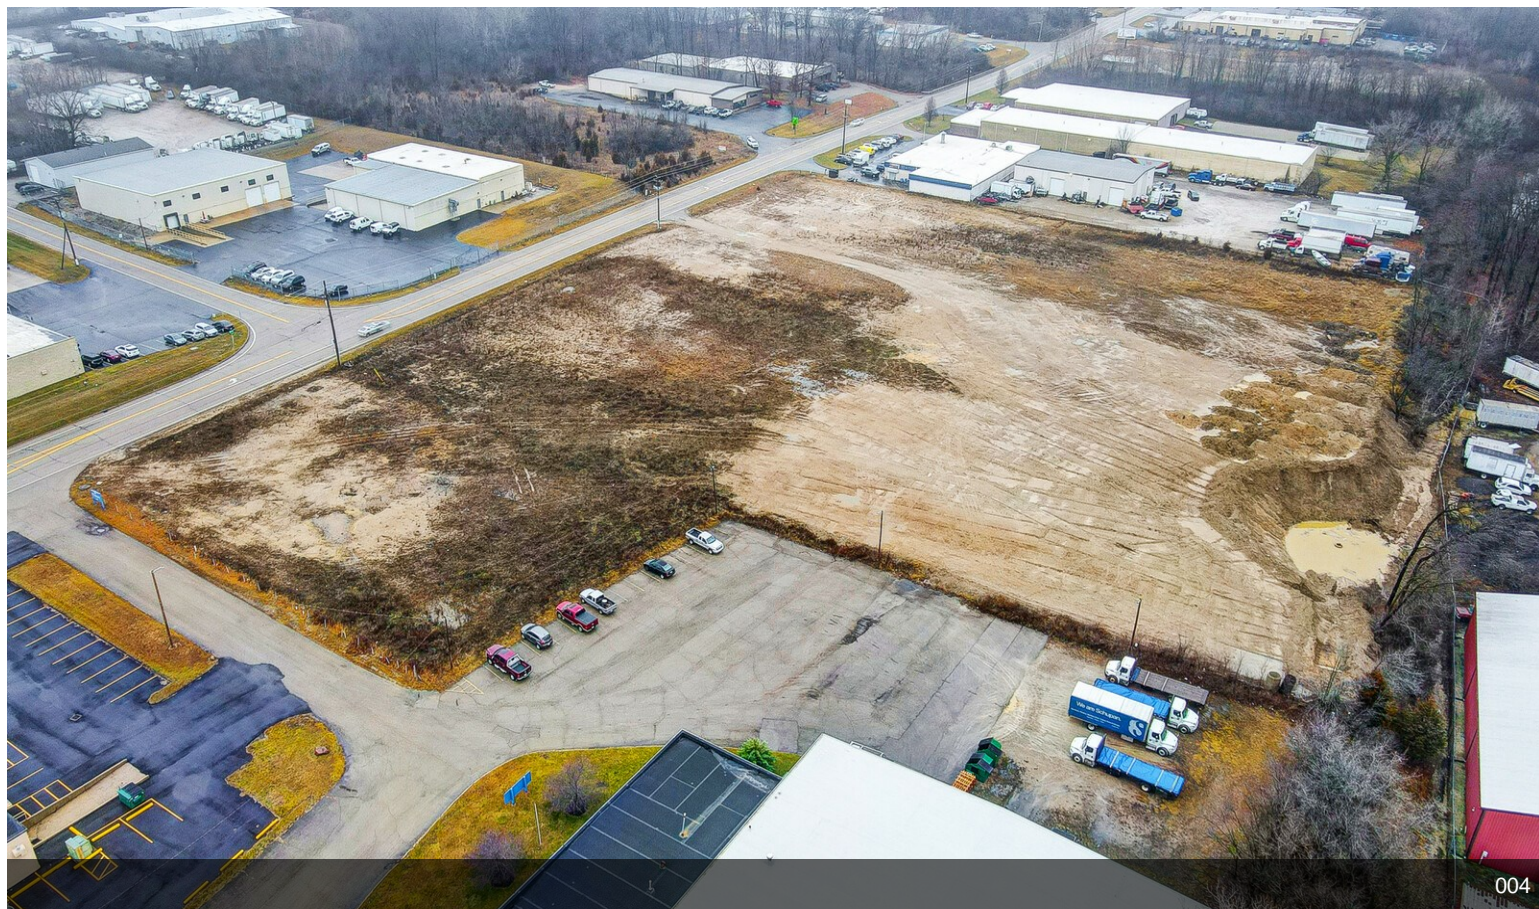

Property Photos

003

004