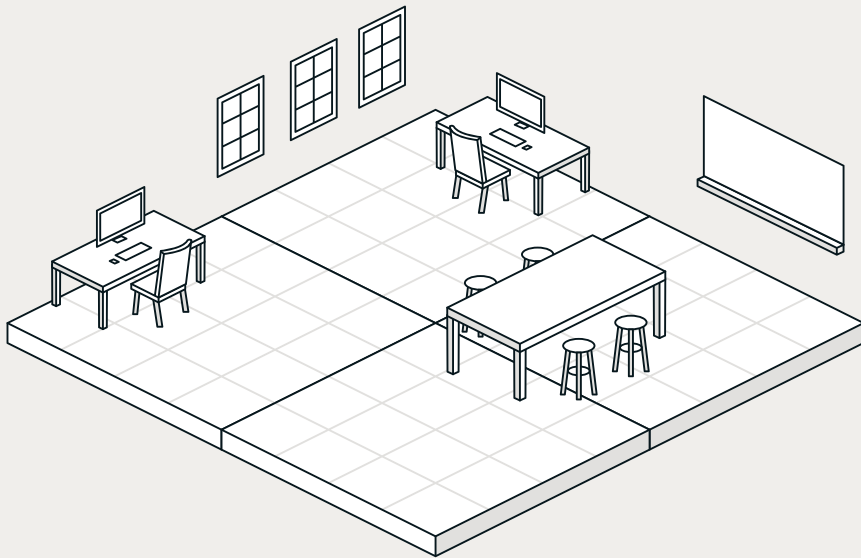

Private Office Spaces **Now Available**

Dedicated Workspaces

- Simple monthly fee
- Includes all amenities & utilities
- Flexible agreements as short as 3 months
- Perfect for working, designing, or creating
- Furnished with sit/stand desk and ergonomic chair
- Private and secure with controlled access
- Join a growing community of businesses
- Starting at \$300/mo