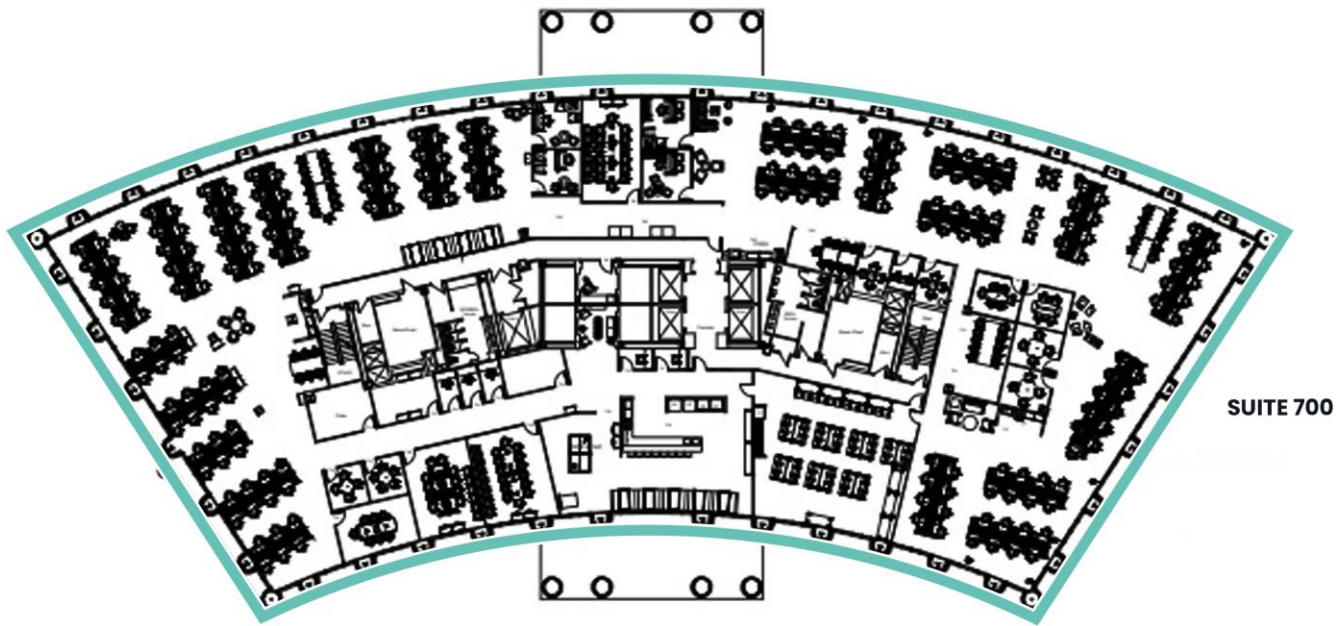

✉ | awallace@legatcre.com

OFFICE SPACE FOR LEASE

TOWERS CRESCENT OFFICE BUILDING
Iconic Class A Office Space Available
8000 Towers Crescent Dr, Vienna, VA 22182

SEVENTH FLOOR

7TH FLOOR SPEC SUITES
25,446 SF AVAILABLE