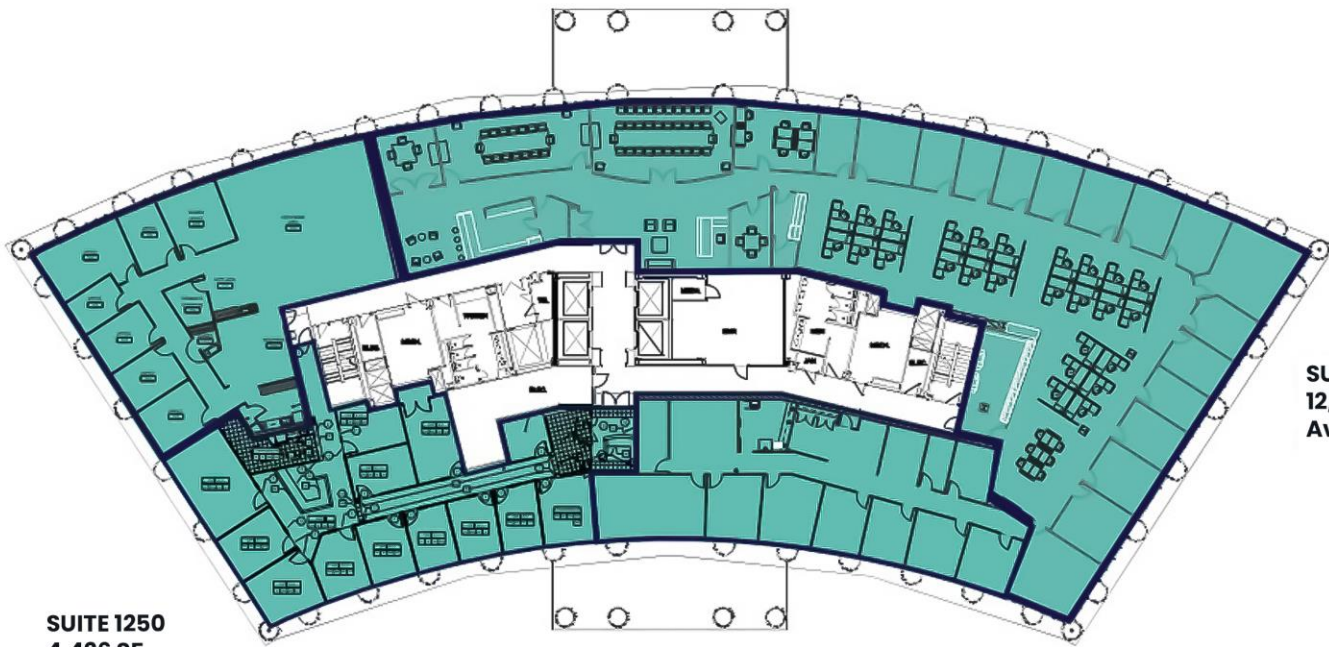

OFFICE SPACE FOR LEASE

TOWERS CRESCENT OFFICE BUILDING
Iconic Class A Office Space Available
8000 Towers Crescent Dr, Vienna, VA 22182

TWELFTH FLOOR

SUITE 1250
4,426 SF
Available 10/23

SUITE 1225
3,764 SF

SUITE 1200
12,380 SF
Available 4/24

12TH FLOOR SPEC SUITES
20,570 SF AVAILABLE

LEGAT
— COMMERCIAL REAL ESTATE, LLC —

JAMES LEGAT

Principal

☎ | 703.677.0101

✉ | jlegat@legatcre.com

AUDREY WALLACE

Vice President

☎ | 847.562.6736

✉ | awallace@legatcre.com