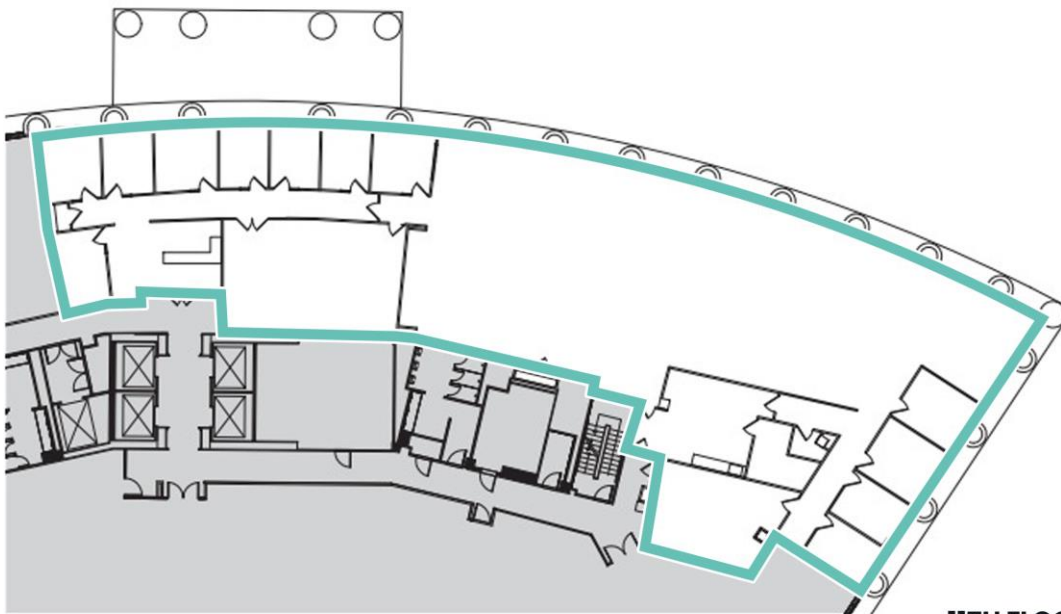

✉ | awallace@legatcre.com

OFFICE SPACE FOR LEASE

TOWERS CRESCENT OFFICE BUILDING
Iconic Class A Office Space Available
8000 Towers Crescent Dr, Vienna, VA 22182

ELEVENTH FLOOR

SUITE 1125
10,042 SF

11TH FLOOR SPEC SUITES
12,208 SF AVAILABLE