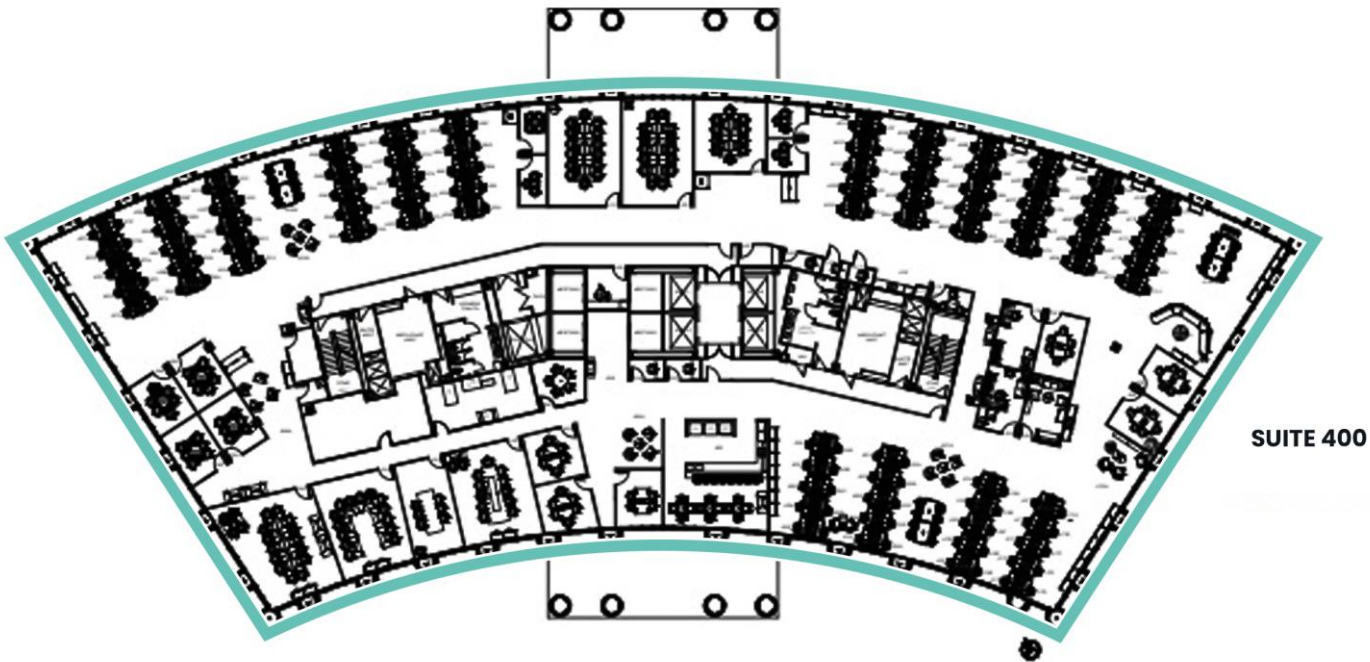

FOURTH FLOOR

4TH FLOOR SPEC SUITES
25,623 SF AVAILABLE

LEGAT
— COMMERCIAL REAL ESTATE, LLC —

JAMES LEGAT

Principal

☎ | 703.677.0101

✉ | jlegat@legatcre.com

AUDREY WALLACE