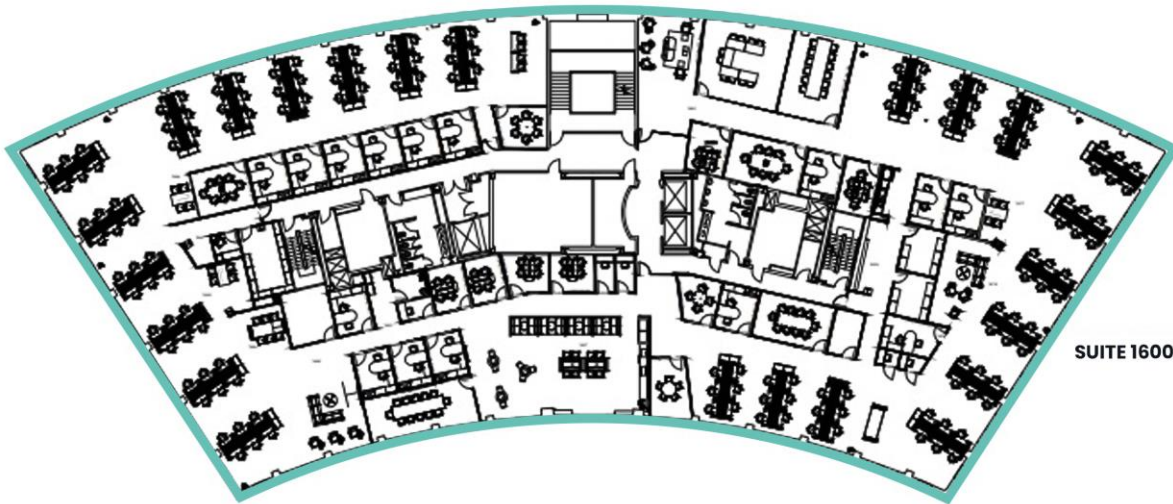

SIXTEENTH FLOOR

SUITE 1600

16TH FLOOR SPEC SUITES
26,635 SF AVAILABLE

LEGAT
— COMMERCIAL REAL ESTATE, LLC —

JAMES LEGAT

Principal

☎ | 703.677.0101

✉ | jlegat@legatcre.com