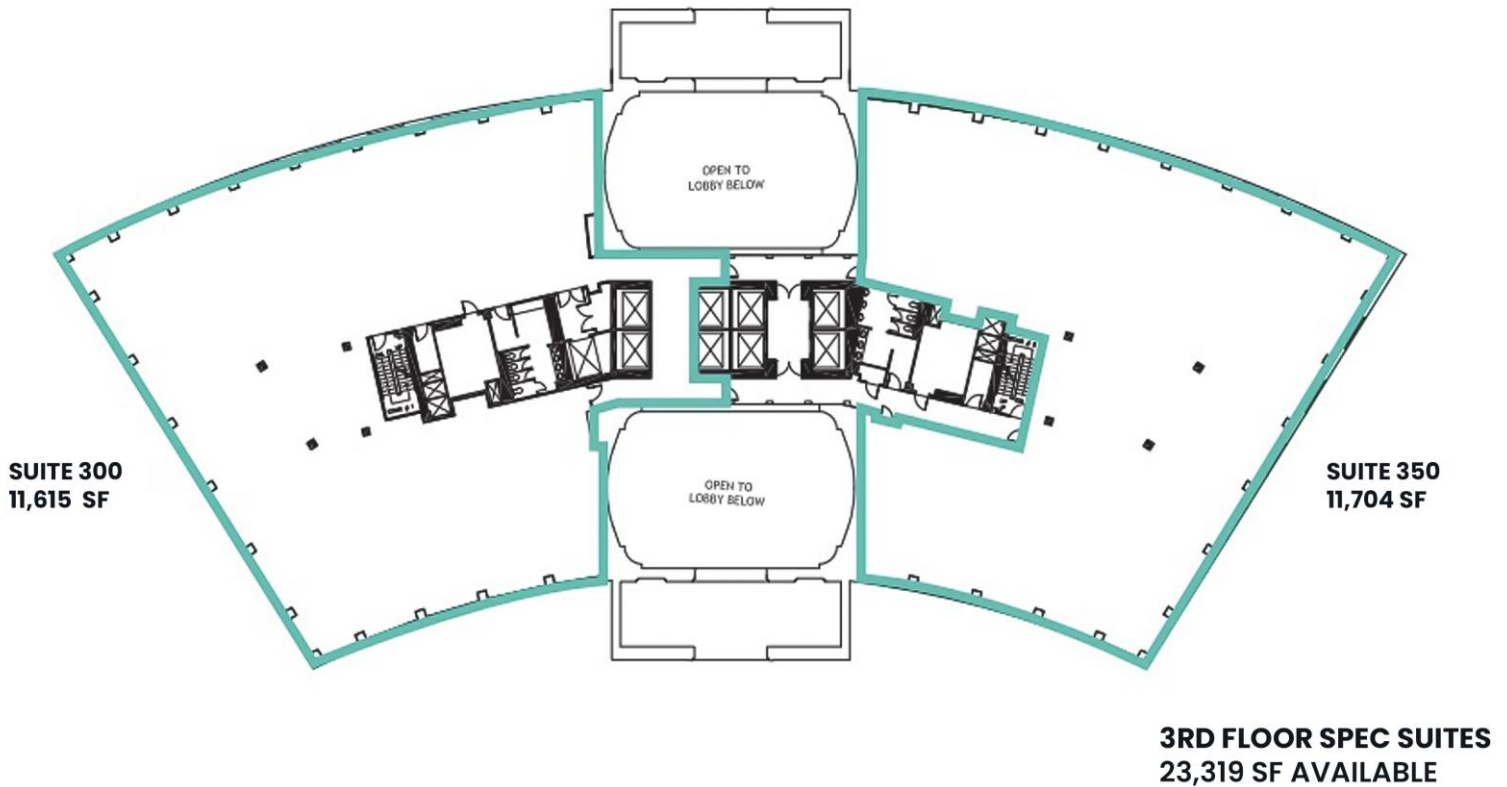

OFFICE SPACE FOR LEASE

TOWERS CRESCENT OFFICE BUILDING
Iconic Class A Office Space Available
8000 Towers Crescent Dr, Vienna, VA 22182

THIRD FLOOR

LEGAT
— COMMERCIAL REAL ESTATE, LLC —

JAMES LEGAT

Principal

☎ | 703.677.0101

✉ | jlegat@legatcre.com

AUDREY WALLACE

Vice President

☎ | 847.562.6736

✉ | awallace@legatcre.com