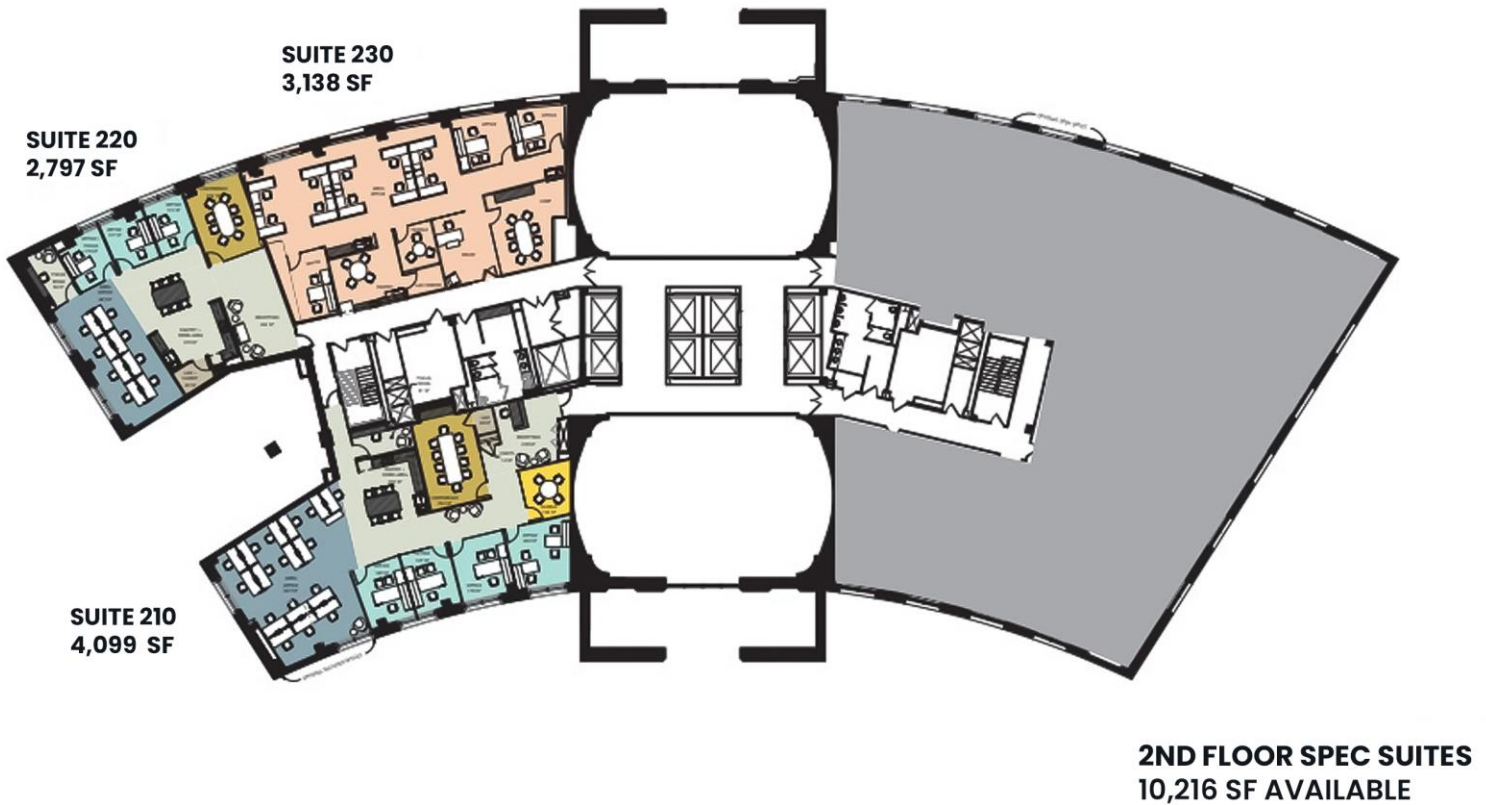

OFFICE SPACE FOR LEASE

TOWERS CRESCENT OFFICE BUILDING
Iconic Class A Office Space Available
8000 Towers Crescent Dr, Vienna, VA 22182

SECOND FLOOR

LEGAT
— COMMERCIAL REAL ESTATE, LLC —

JAMES LEGAT

Principal

☎ | 703.677.0101

✉ | jlegat@legatcre.com

AUDREY WALLACE

Vice President

☎ | 847.562.6736

✉ | awallace@legatcre.com