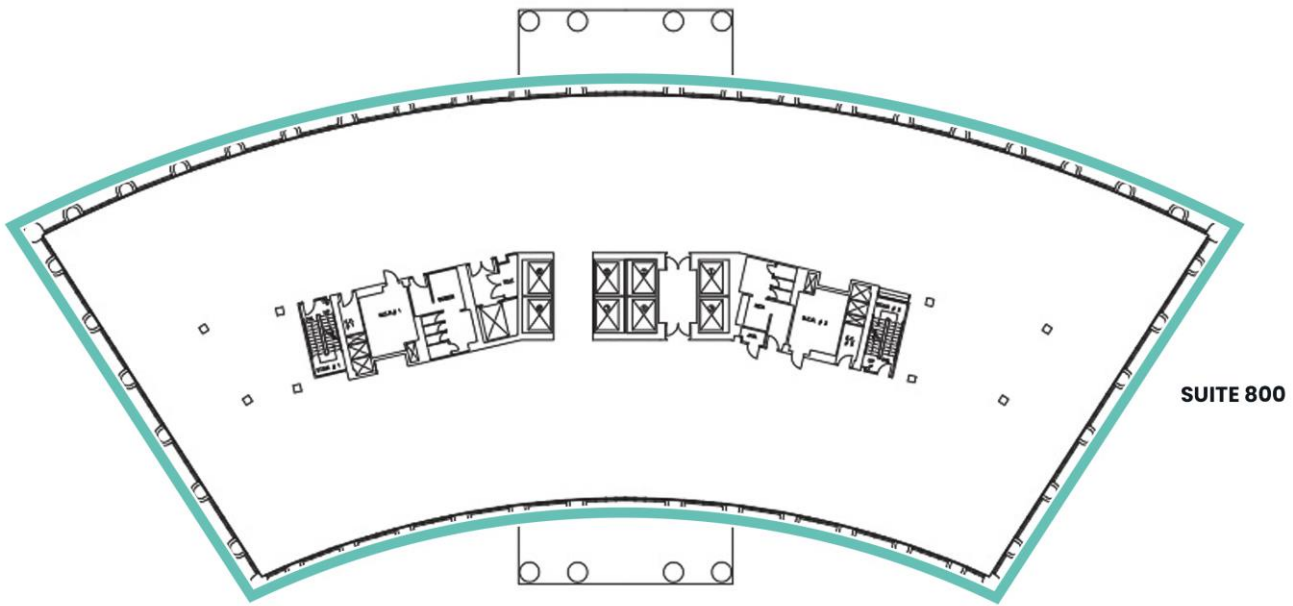

✉ | awallace@legatcre.com

OFFICE SPACE FOR LEASE

TOWERS CRESCENT OFFICE BUILDING
Iconic Class A Office Space Available
8000 Towers Crescent Dr, Vienna, VA 22182

EIGHT FLOOR

**8TH FLOOR SPEC SUITES
25,446 SF AVAILABLE**