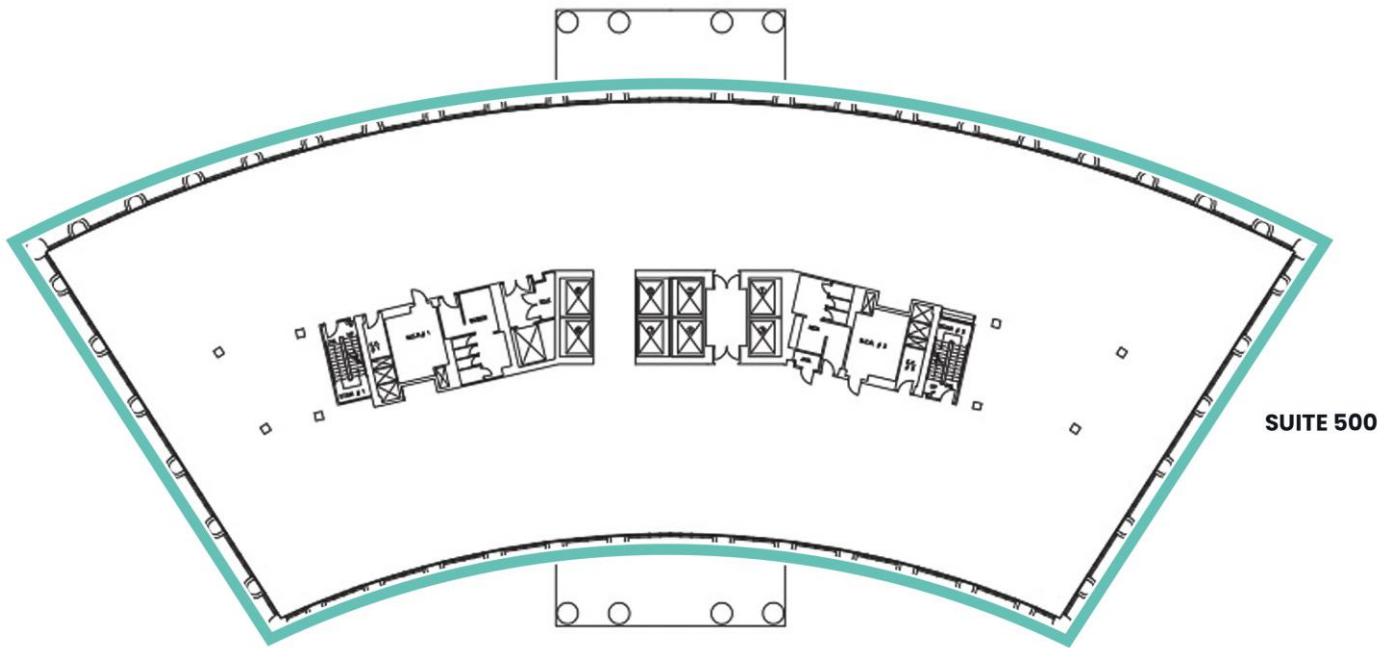

Vice President

☎ | 847.562.6736

✉ | awallace@legatcre.com

OFFICE SPACE FOR LEASE

TOWERS CRESCENT OFFICE BUILDING
Iconic Class A Office Space Available
8000 Towers Crescent Dr, Vienna, VA 22182

FIFTH FLOOR

5TH FLOOR SPEC SUITES
25,623 SF AVAILABLE