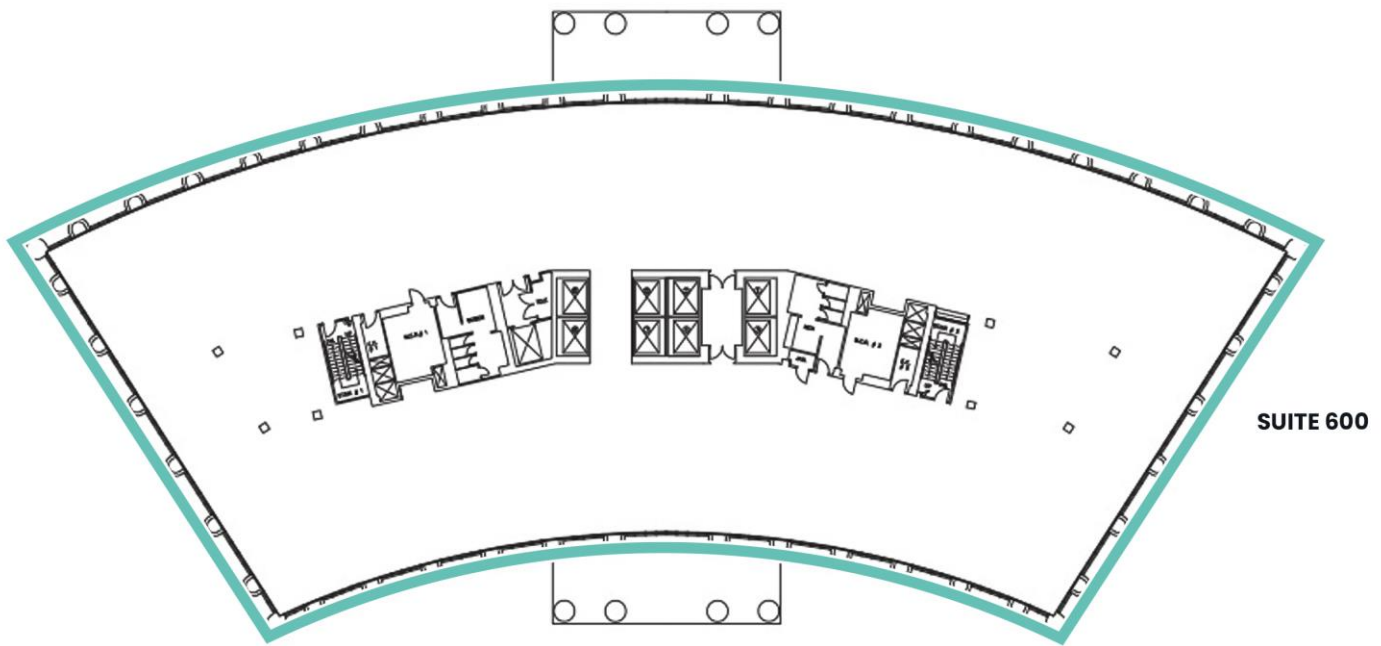

✉ | awallace@legatcre.com

OFFICE SPACE FOR LEASE

TOWERS CRESCENT OFFICE BUILDING
Iconic Class A Office Space Available
8000 Towers Crescent Dr, Vienna, VA 22182

SIXTH FLOOR

6TH FLOOR SPEC SUITES
25,623 SF AVAILABLE