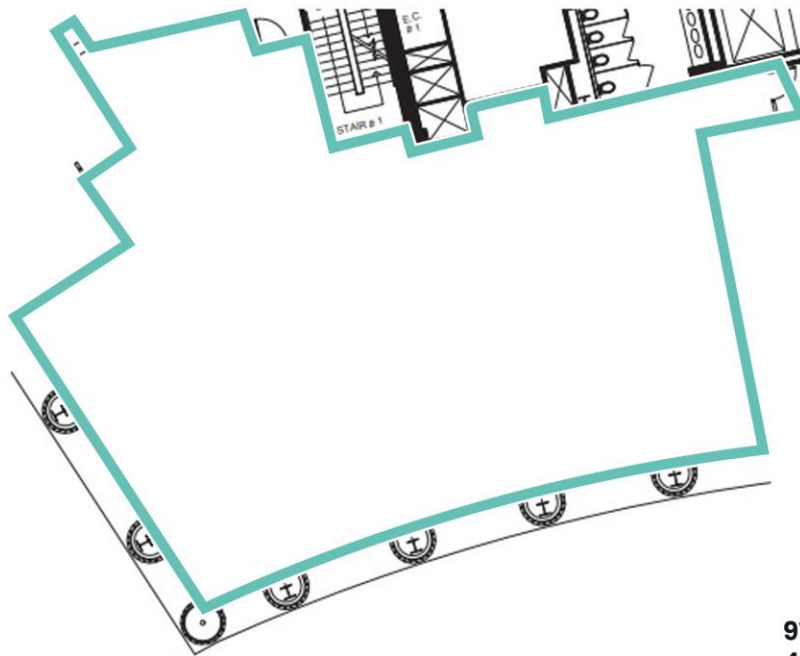

✉ | awallace@legatcre.com

OFFICE SPACE FOR LEASE

TOWERS CRESCENT OFFICE BUILDING
Iconic Class A Office Space Available
8000 Towers Crescent Dr, Vienna, VA 22182

NINTH FLOOR

SUITE 950

**9TH FLOOR SPEC SUITES
4,230 SF AVAILABLE**