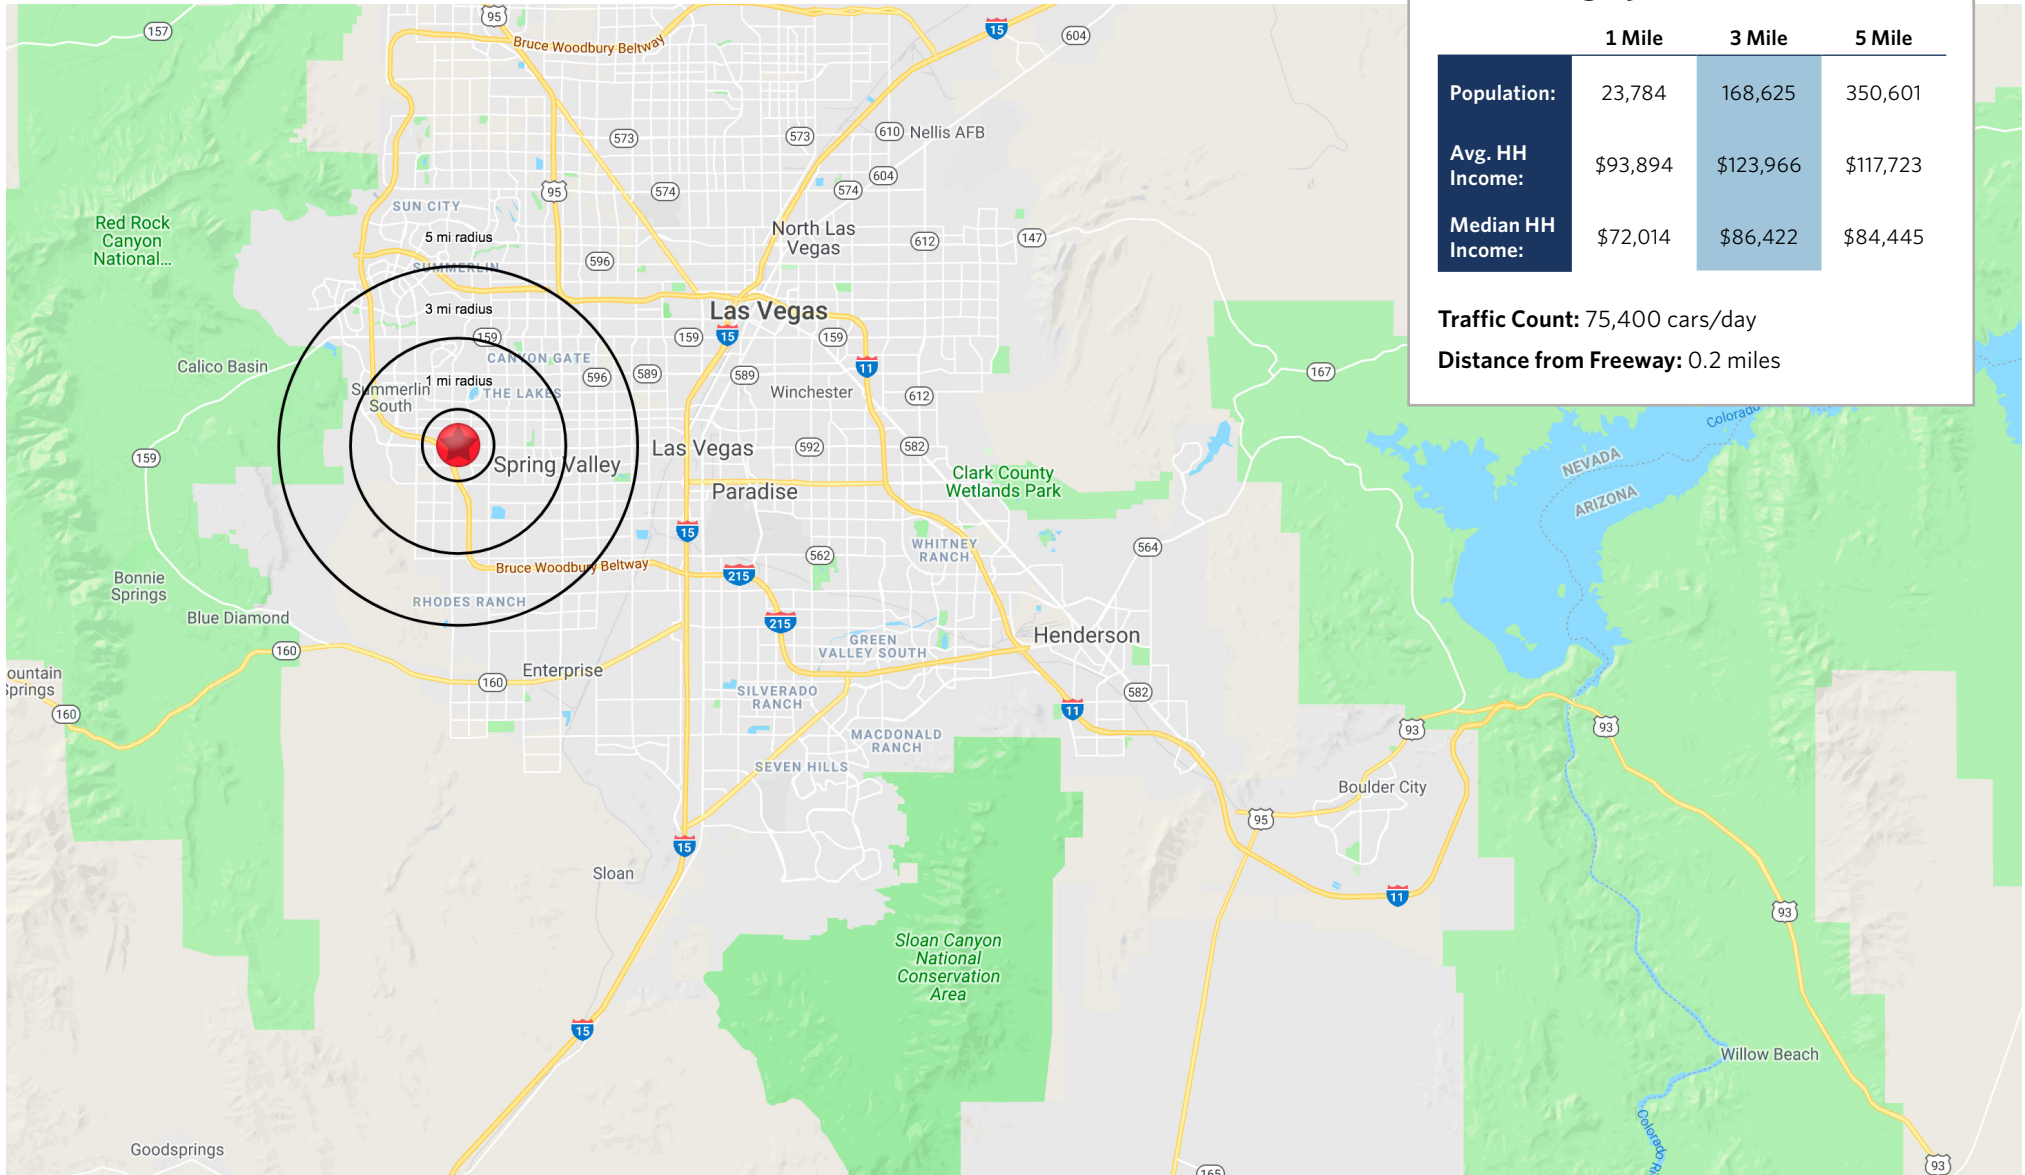

SOUTH SUMMERLIN MARKETPLACE

9320-9360 W. Flamingo Road, Las Vegas, NV 89147