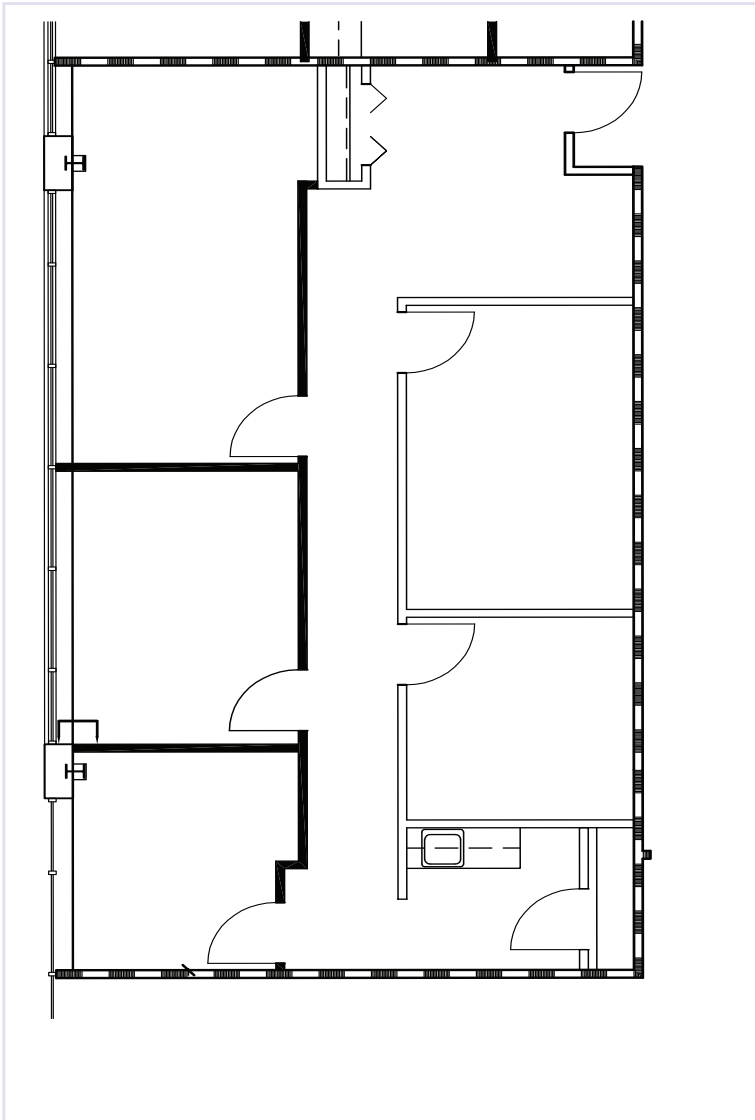

SPACE AVAILABLE

690 Stockton Drive

1,358 sq ft | Competitive Terms

EagleviewSM is an exceptional place to do business. 690 Stockton Drive is a 45,000 square-foot 3-story Class A suburban office building. Located in a wooded setting, the building's two story atrium lobby brings the tranquil setting into your workplace.

SPACE AVAILABLE

690 Stockton Drive

1,358 SF - First Floor

EAGLEVIEWSM

To schedule a tour or for more information, please contact:

STACY MARTIN
stacy.martin@hankingroup.com
484.713.8801

SAM SHERRILL
sam.sherrill@hankingroup.com
484.713.8802