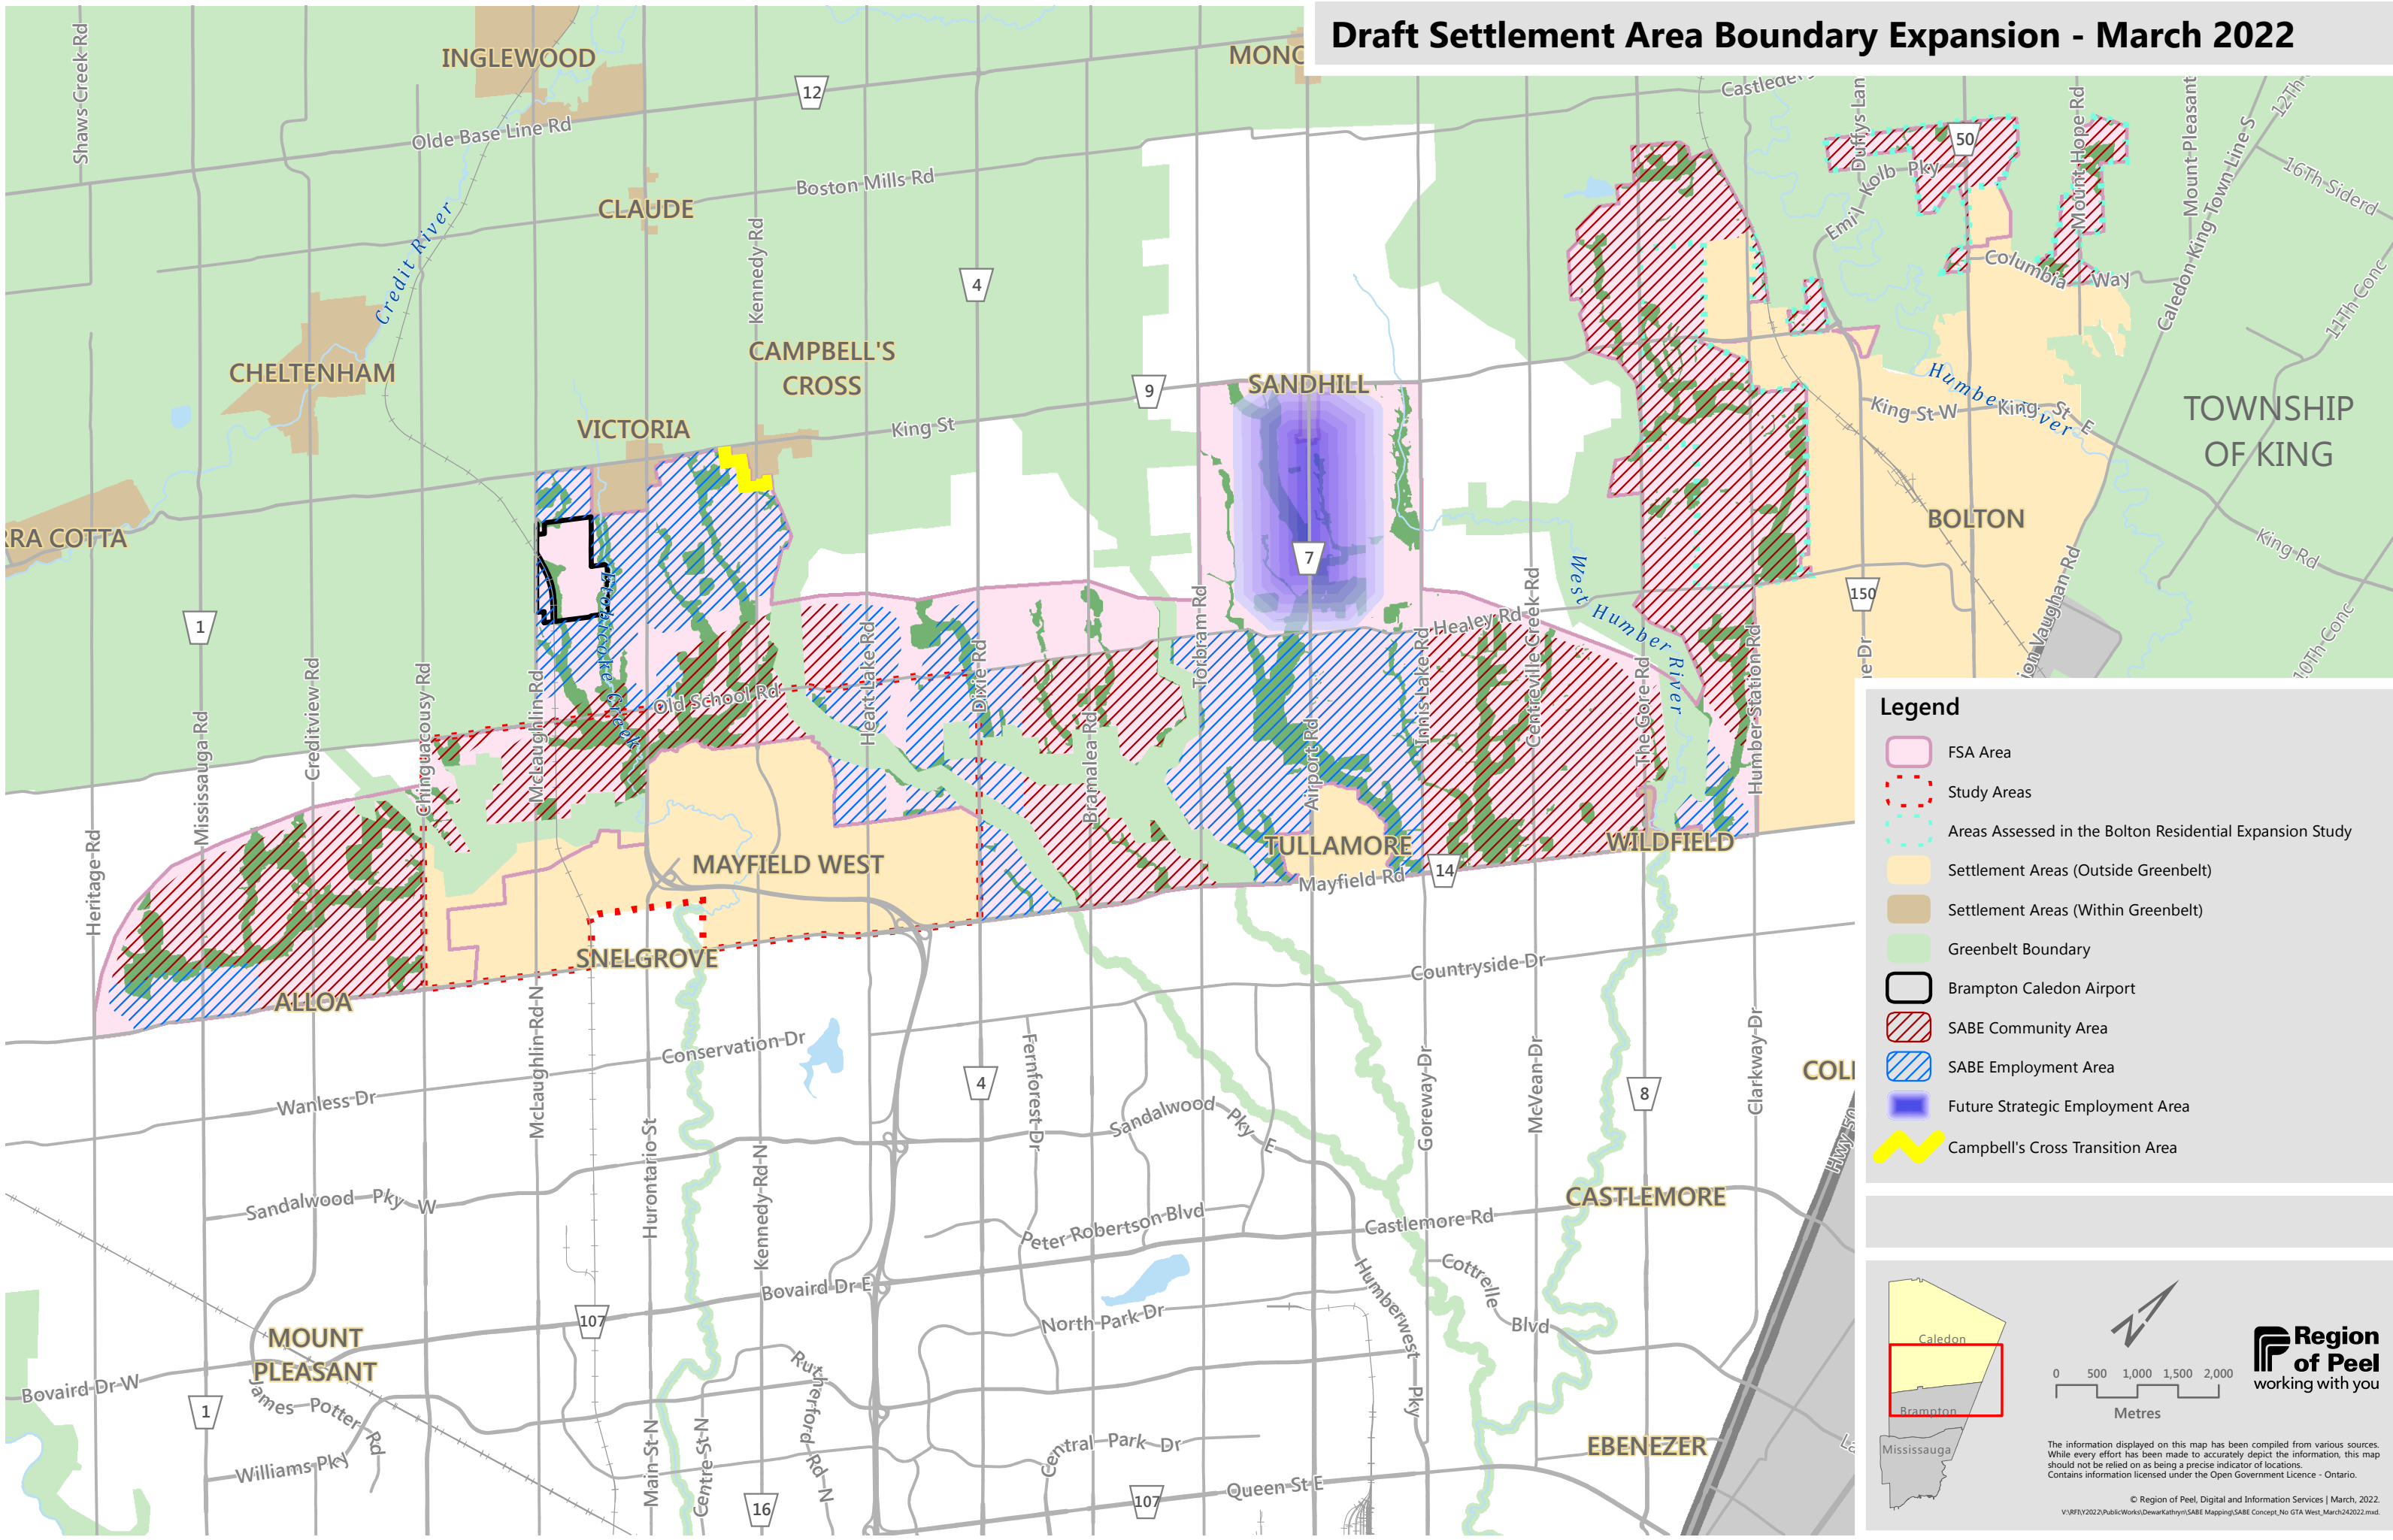

Draft Settlement Area Boundary Expansion - March 2022

Legend

- FSA Area
- Study Areas
- Areas Assessed in the Bolton Residential Expansion Study
- Settlement Areas (Outside Greenbelt)
- Settlement Areas (Within Greenbelt)
- Greenbelt Boundary
- Brampton Caledon Airport
- SABE Community Area
- SABE Employment Area
- Future Strategic Employment Area
- Campbell's Cross Transition Area

The information displayed on this map has been compiled from various sources. While every effort has been made to accurately depict the information, this map should not be relied on as being a precise indicator of locations. Contains information licensed under the Open Government Licence - Ontario.

© Region of Peel, Digital and Information Services | March, 2022.
V:\RFY\2022\PublicWorks\DevarKathryn\SABE Mapping\SABE Concept_No GTA West_March242022.mxd