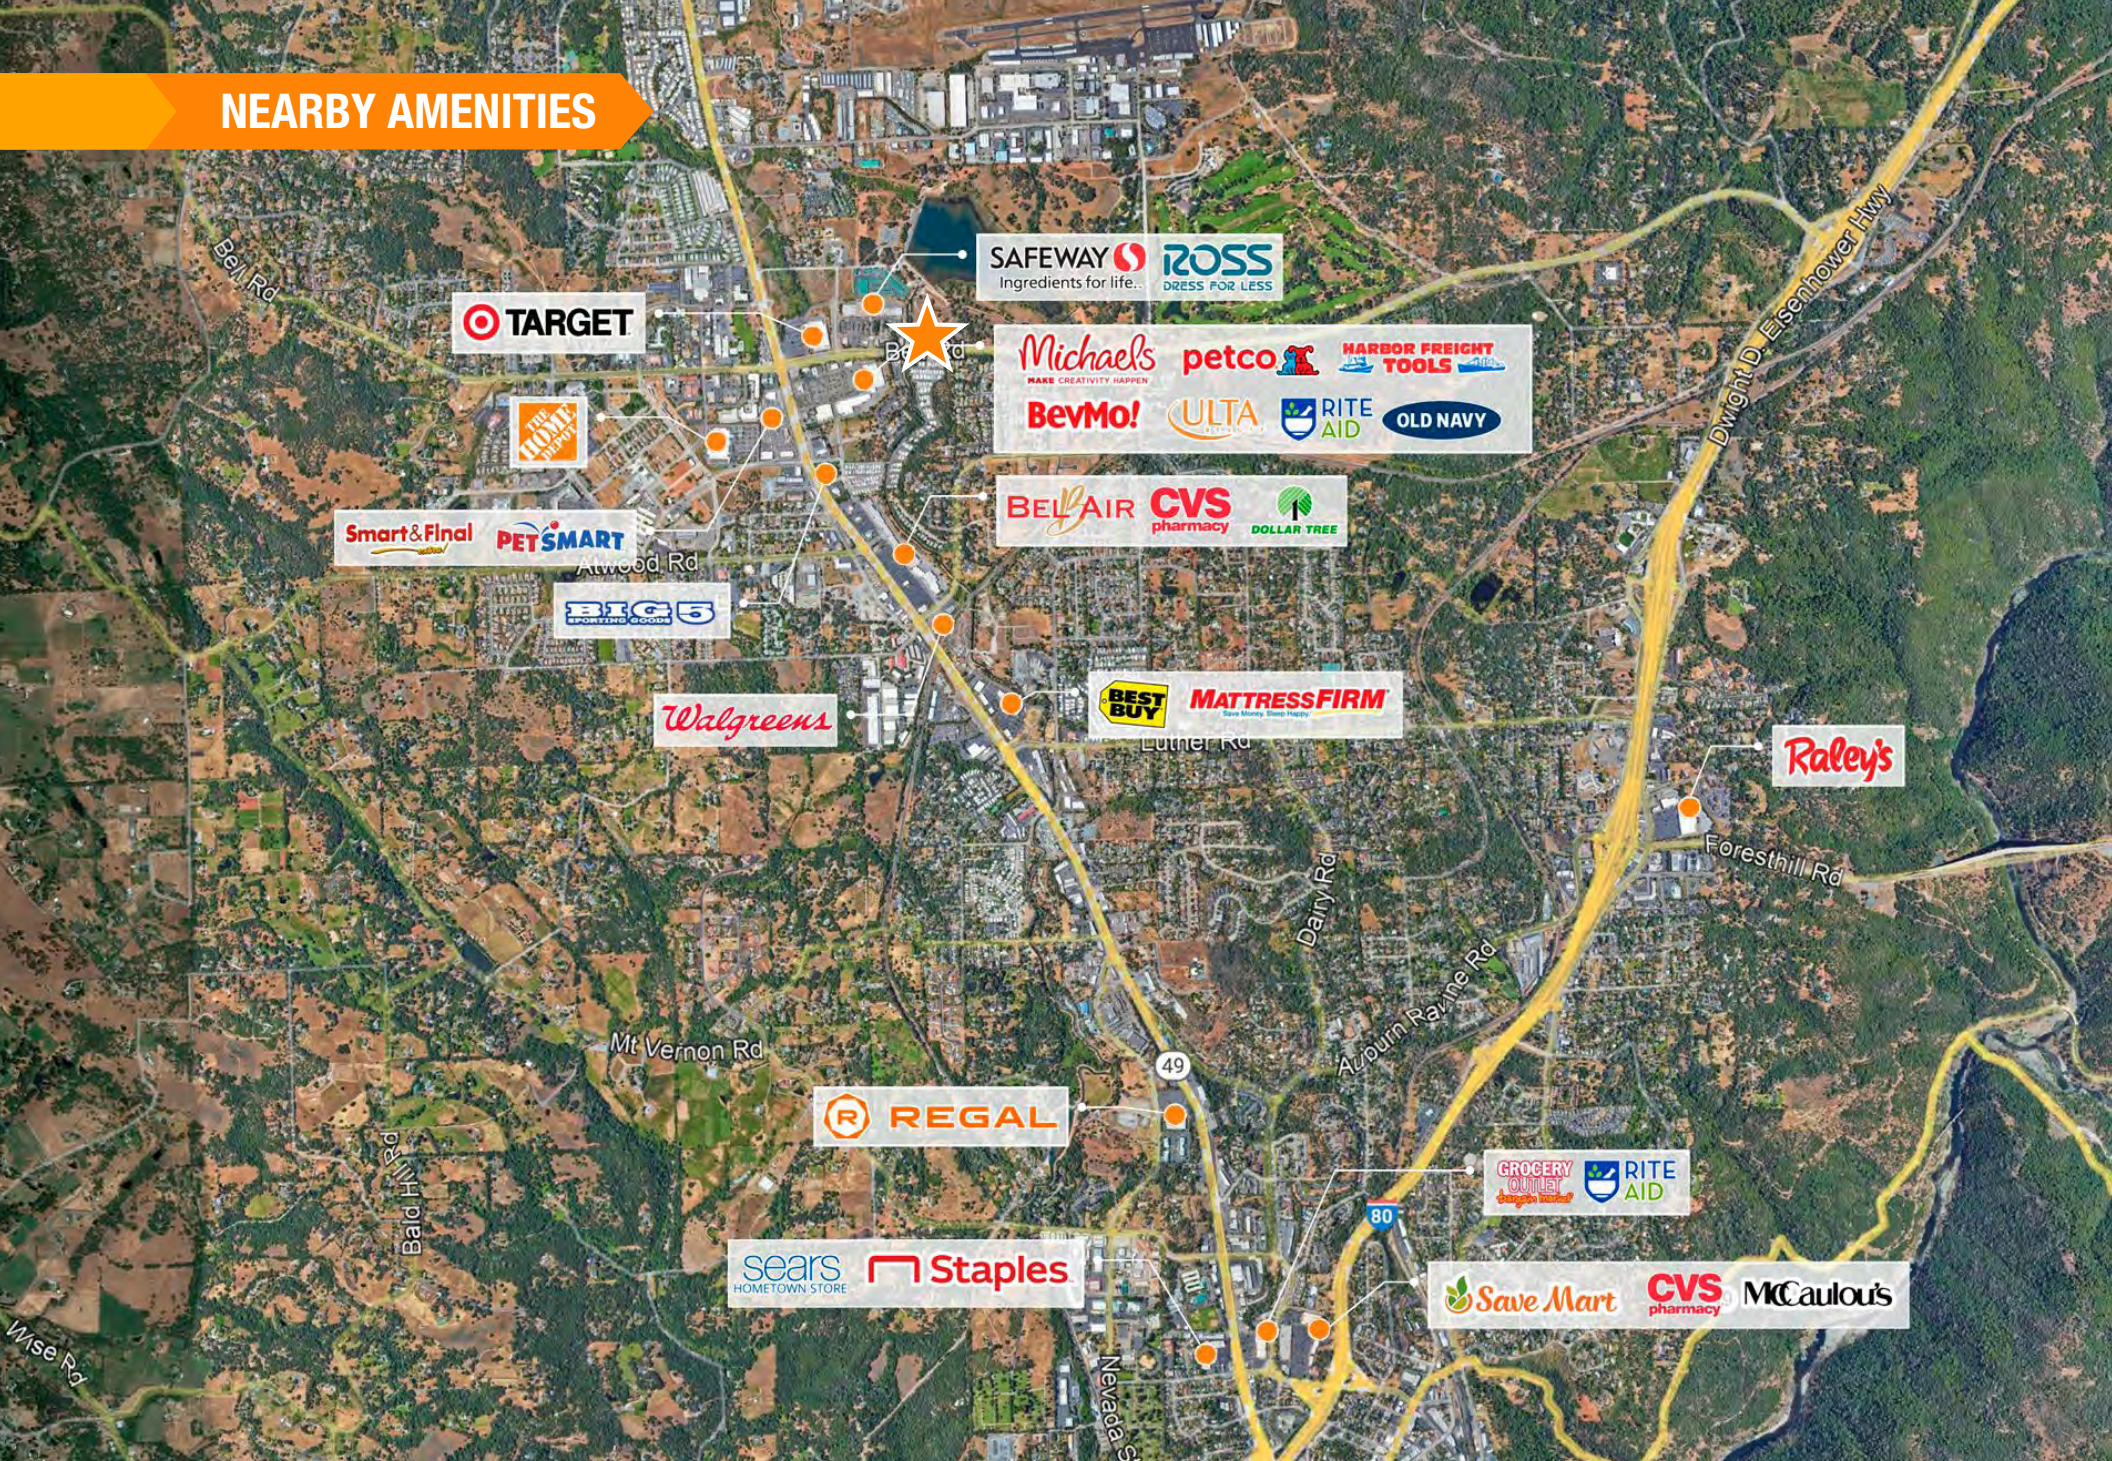

PROPERTY HIGHLIGHTS

- Located directly off historic Highway 49 and Bell Road
- Adjacent to multiple major retailers including a Safeway/Ross anchored shopping center, Target, Harbor Freight, Old Navy, Ulta Beauty, and more.
- Strong traffic counts with 37,589 cars per day on Hwy 49, and 25,362 on Bell Rd
- Located just down the street from The Ridge Golf Course and Event Center, one of Placer County's most prestigious golf courses with an estimated 300 visitors per day.
- Great location for multiple users including a business and medical office park, a commercial retail center, self storage, etc. County is amenable to multiple types of uses with proper approval processing.

0.11%
Used Public Transportation

89.34%
Drove Alone to Work

EMPLOYMENT

61.9%
White Collar

38.1%
Blue Collar

NEARBY AMENITIES

TARGET

SAFeway
Ingredients for life.

MATTRESS FIRM
Save Money. Sleep Happy.

Raley's

REGAL

sears
HOMETOWN STORE

Staples

GROCERY OUTLET
Slightly Offbeat

RITE AID

Save Mart