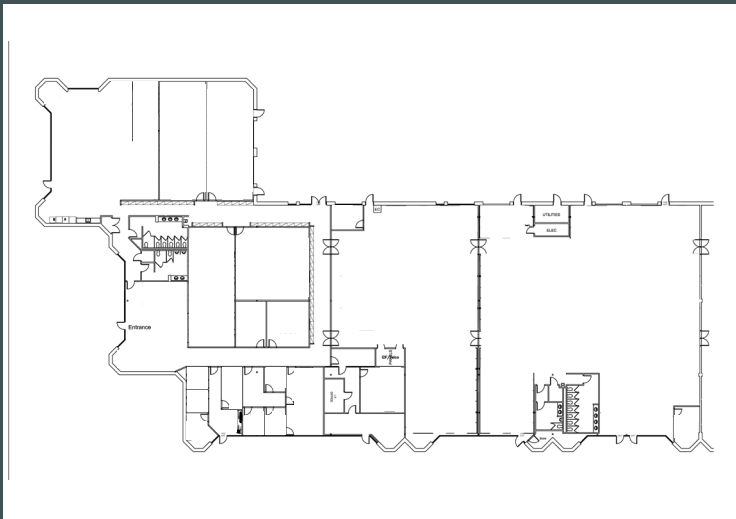

## Property Details

- + 27,556 SF
- + Lease expiration: June 30,2026
- + Rate: \$15.00 Gross
- + Available Immediately
- + Former Call Center space
- + Furniture is not available
- + 270 parking spots available